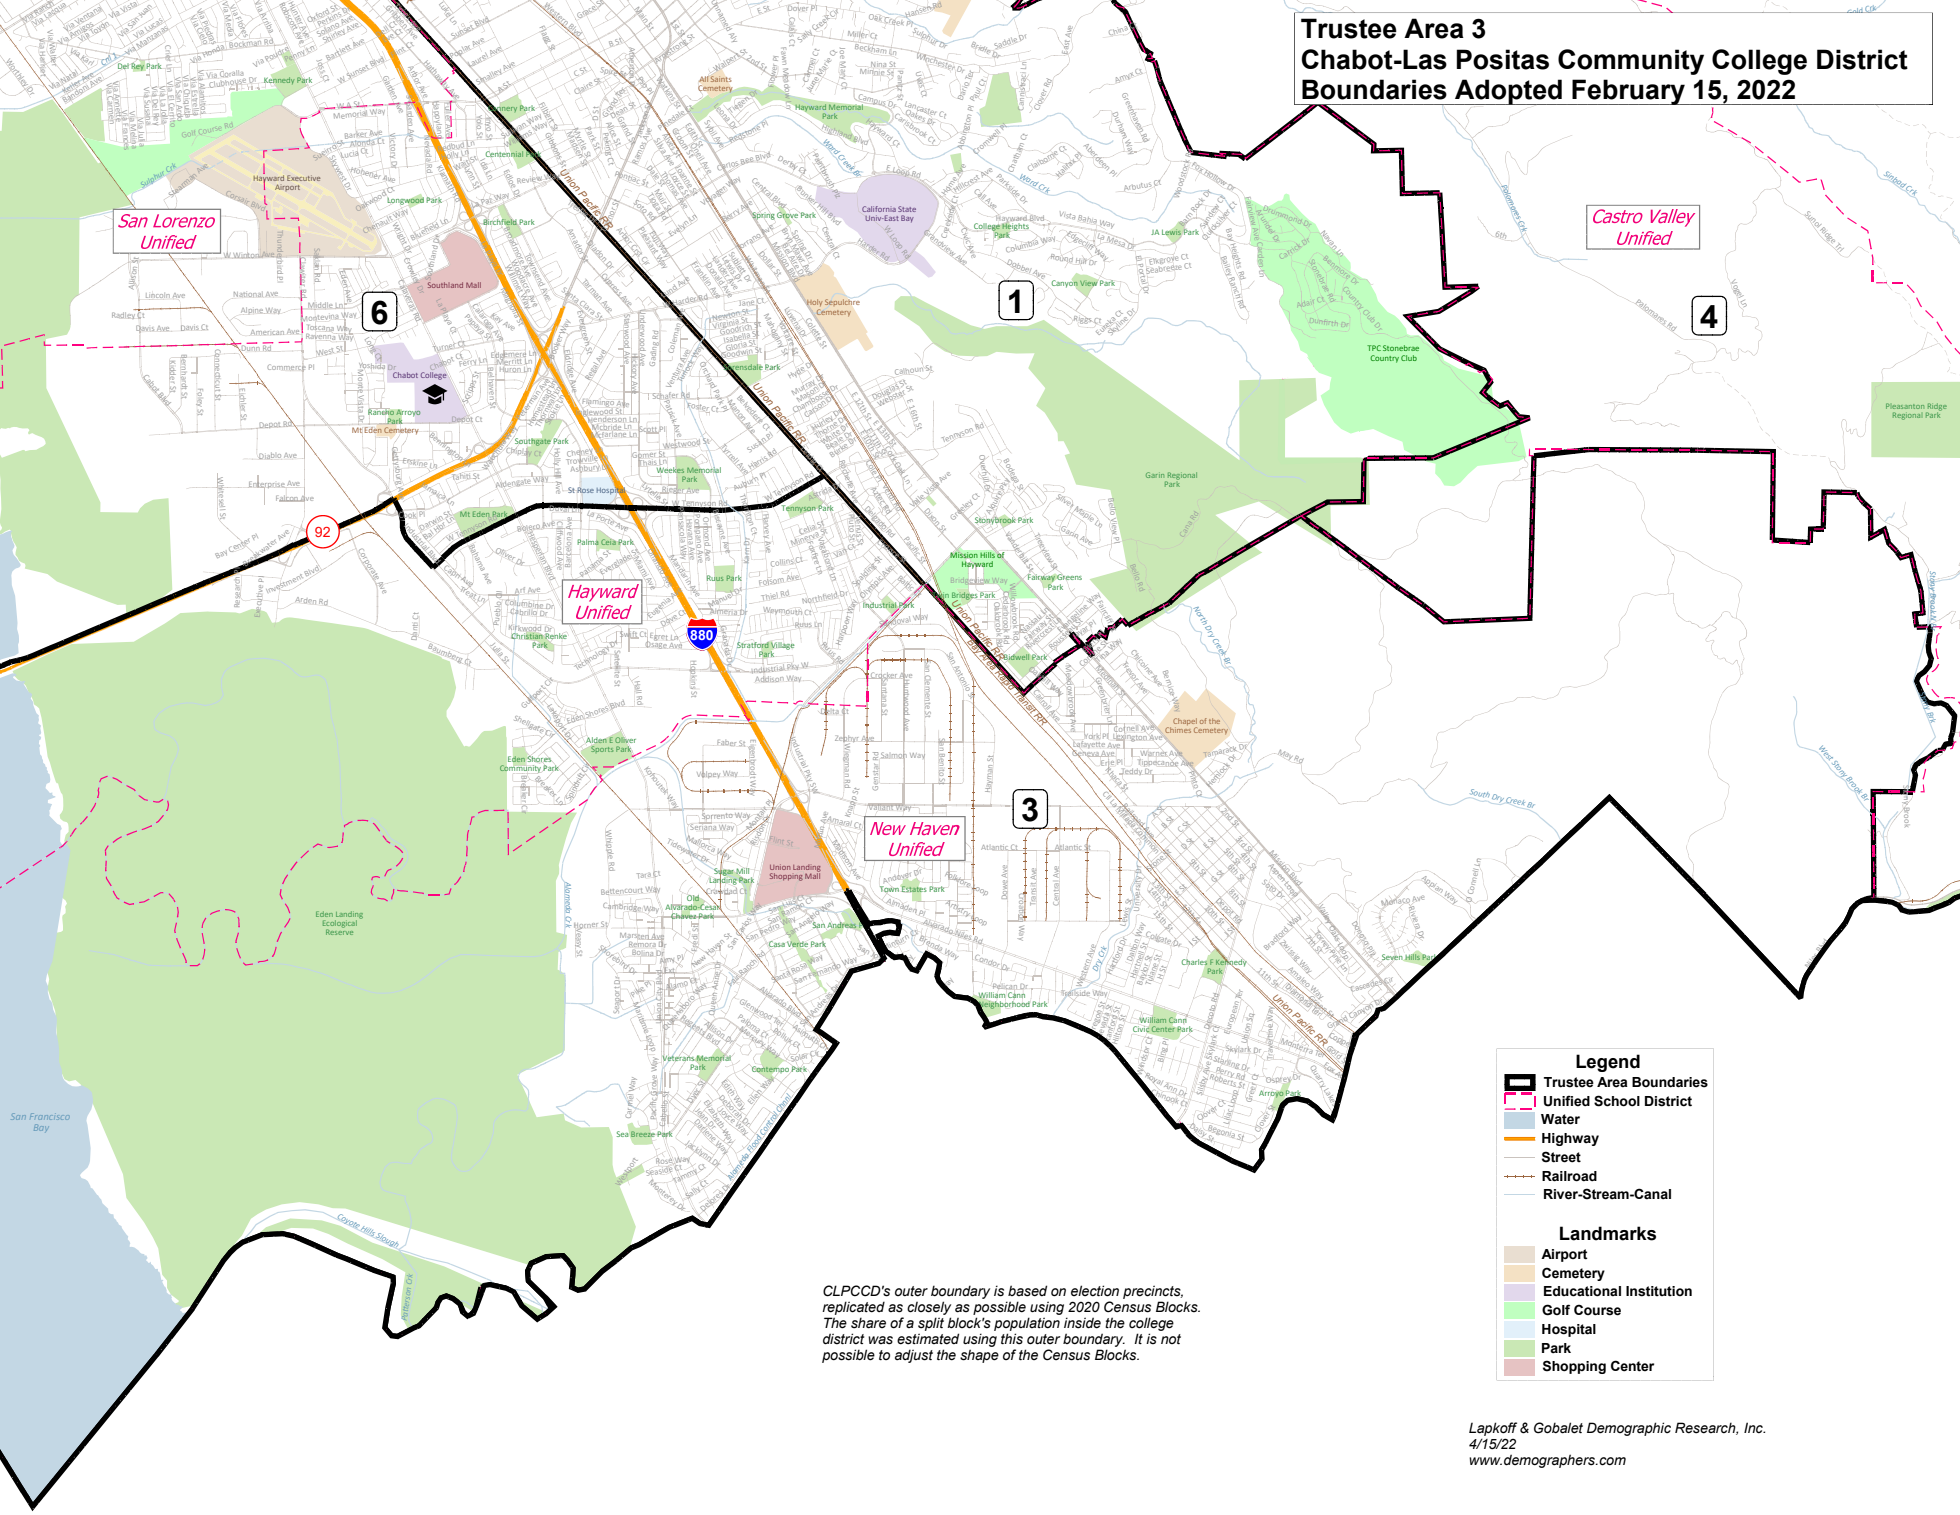

# Trustee Area 3 Chabot-Las Positas Community College District Boundaries Adopted February 15, 2022

San Lorenzo Unified

Castro Valley Unified

Hayward Unified

New Haven Unified

6

1

4

3

92

880

**Legend**

- Trustee Area Boundaries
- Unified School District
- Water
- Highway
- Street
- Railroad
- River-Stream-Canal

**Landmarks**

- Airport
- Cemetery
- Educational Institution
- Golf Course
- Hospital
- Park
- Shopping Center

*CLPCCD's outer boundary is based on election precincts, replicated as closely as possible using 2020 Census Blocks. The share of a split block's population inside the college district was estimated using this outer boundary. It is not possible to adjust the shape of the Census Blocks.*