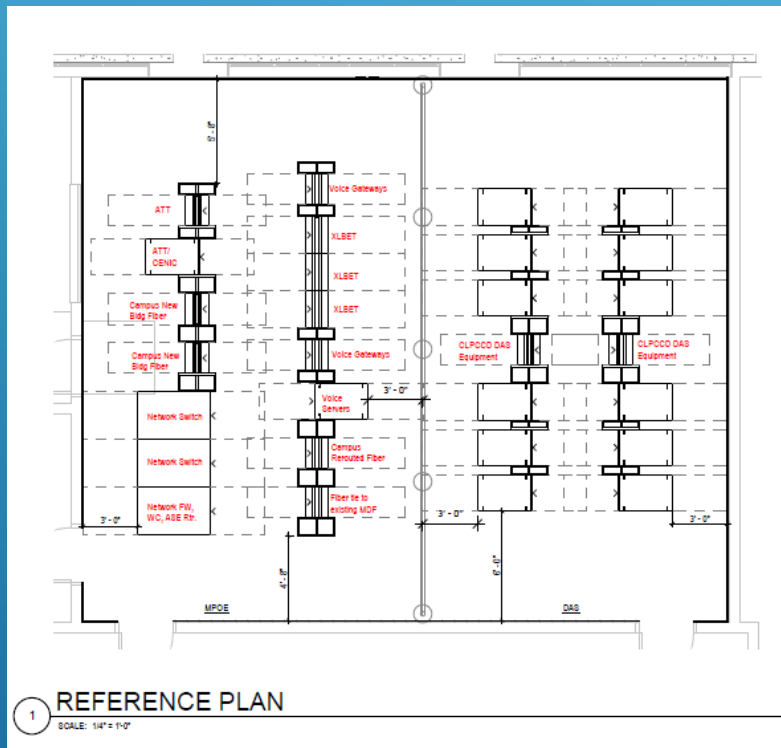

## Recent Activity

- Design review in progress.
- Coordination with AT&T engineering for new campus provisioning has occurred.
- Expect to submit to DSA in Fall of 2019, with construction in 2020.
- After construction, up to a year of work is required to convert voice and data services and add DAS system.