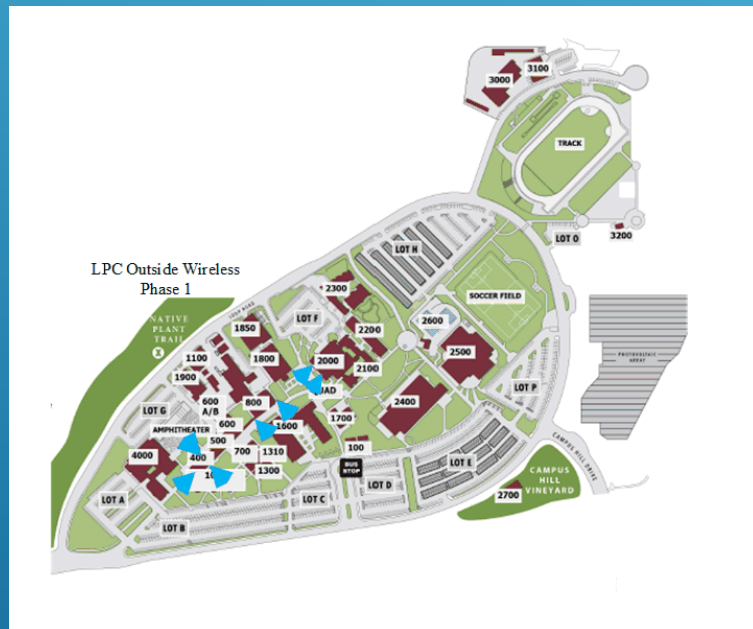

## Recent Activity

- Exterior wireless augmentation completed at LPC at outside seating areas by Library/Science, B1600/B800, Amphitheatre, B1000/B400, CCA.
- LPC PE fields under investigation.
- Chabot PE fields and other outside congregation areas under review.