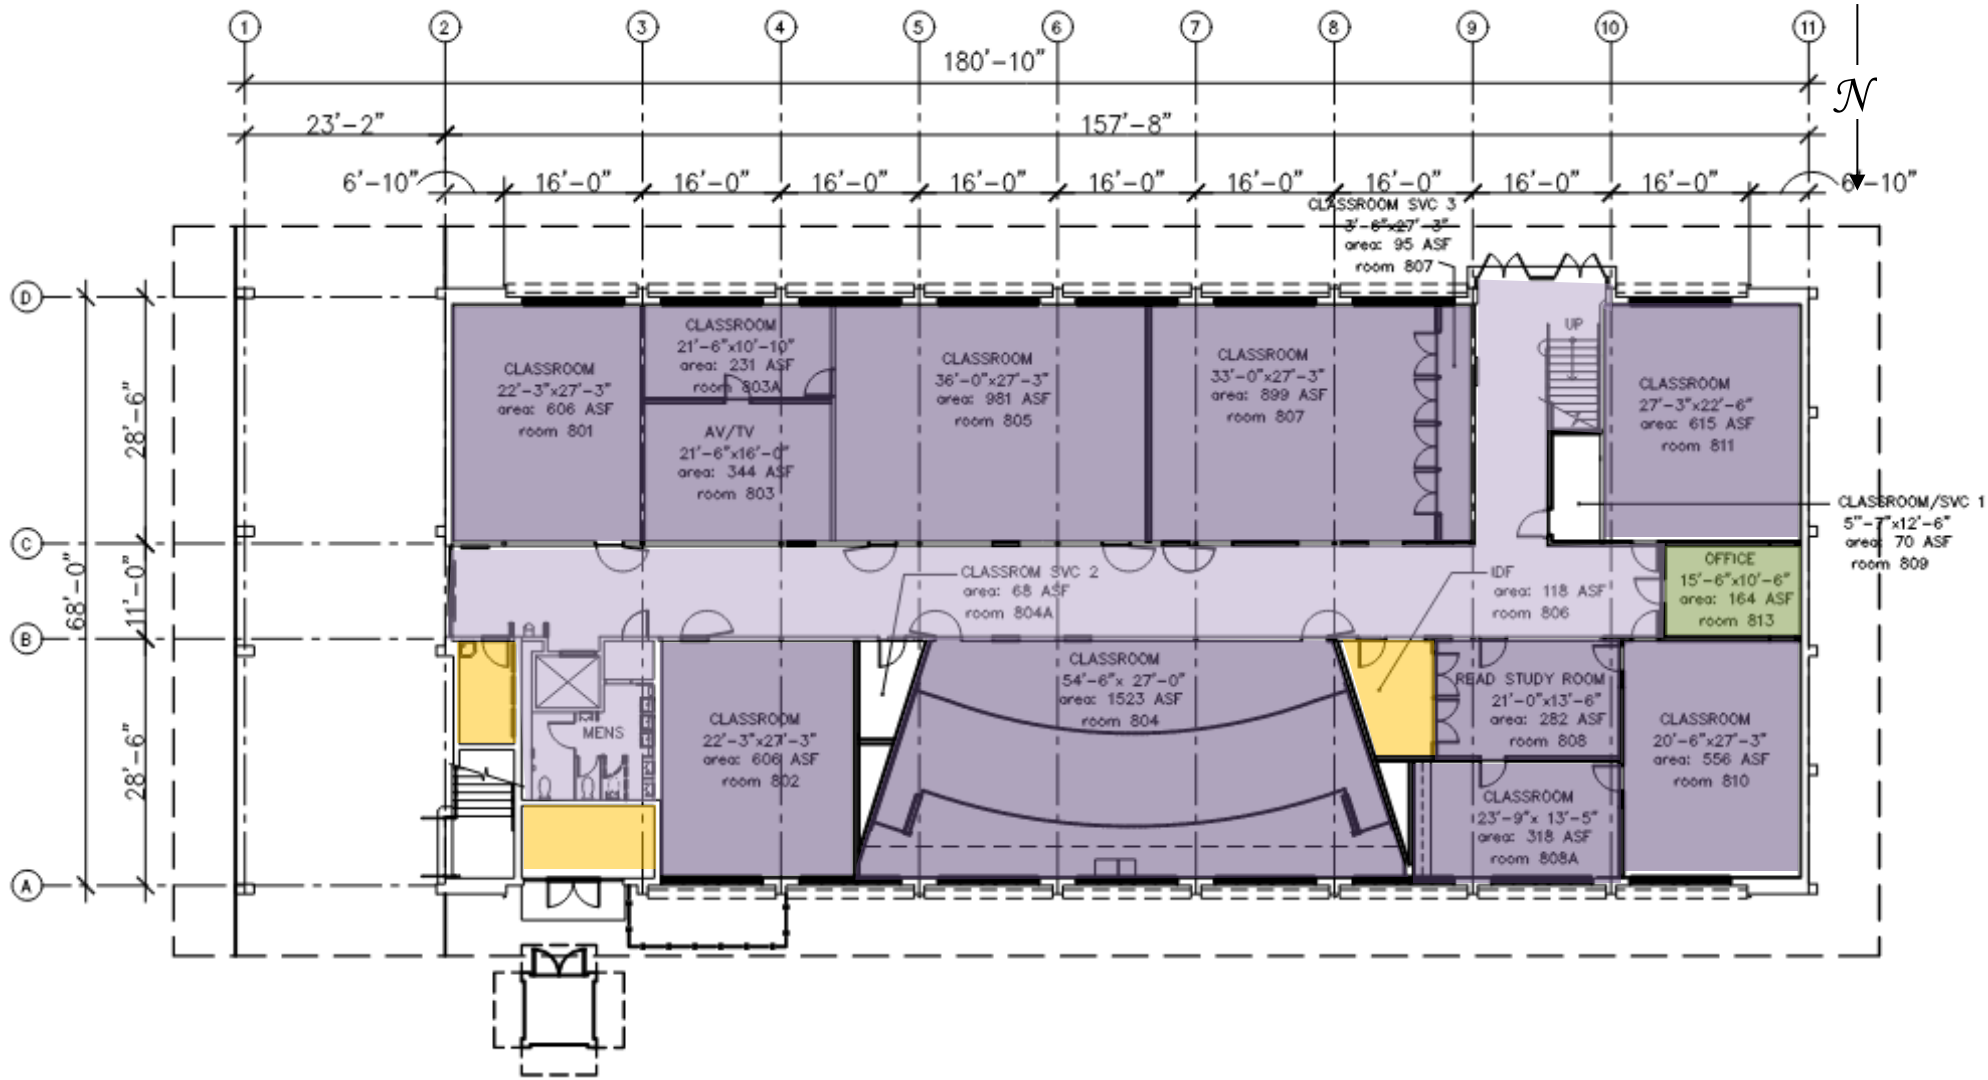

2nd Floor

Safe Work Practice Zones

Chabot College – Building 700
 25555 Hesperian Blvd., Hayward, CA
 FACS #PJ48098
 November 16, 2020

LEGEND

Green = staff personal spaces	Light Purple = common areas
Yellow = staff common areas	Dark Purple = public specialized areas
Orange = staff specialized areas	