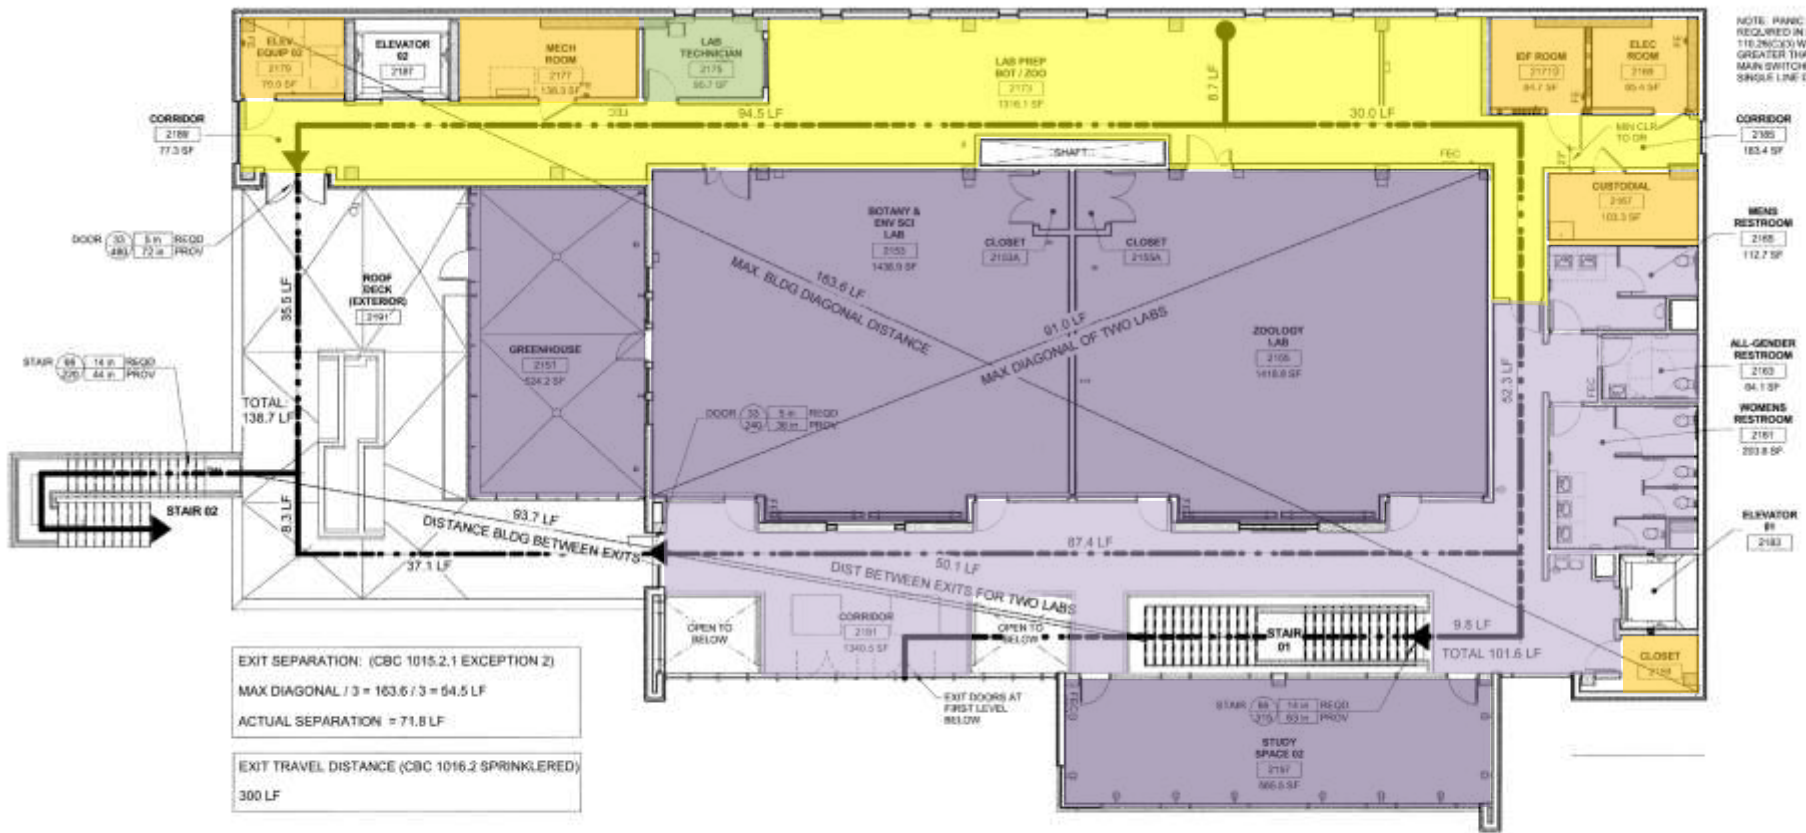

NOTE: PAVIC HANGERS NOT REQUIRED IN ELEC ROOMS PER DEC 118.26(C)(3) WHICH APPLIES IF TOTAL LOAD AT MAIN SWITCHBOARD IS LESS. USE SINGLE LINE DIAGRAM IN E-001

EXIT SEPARATION: (CBC 1015.2.1 EXCEPTION 2)
MAX DIAGONAL / 3 = 163.6 / 3 = 54.5 LF
ACTUAL SEPARATION = 71.8 LF

EXIT TRAVEL DISTANCE (CBC 1016.2 SPRINKLERED)
300 LF

SECOND FLOOR EXITING PLAN
SCALE: 1/8" = 1'-0"

Safe Work Practice Zones

Chabot College – Building 3200 2nd Floor
25555 Hesperian Blvd., Hayward, CA
FACS #PJ48098
May 11, 2021

LEGEND

Green = staff personal spaces	Light Purple = common areas
Yellow = staff common areas	Dark Purple = public specialized areas
Orange = staff specialized areas