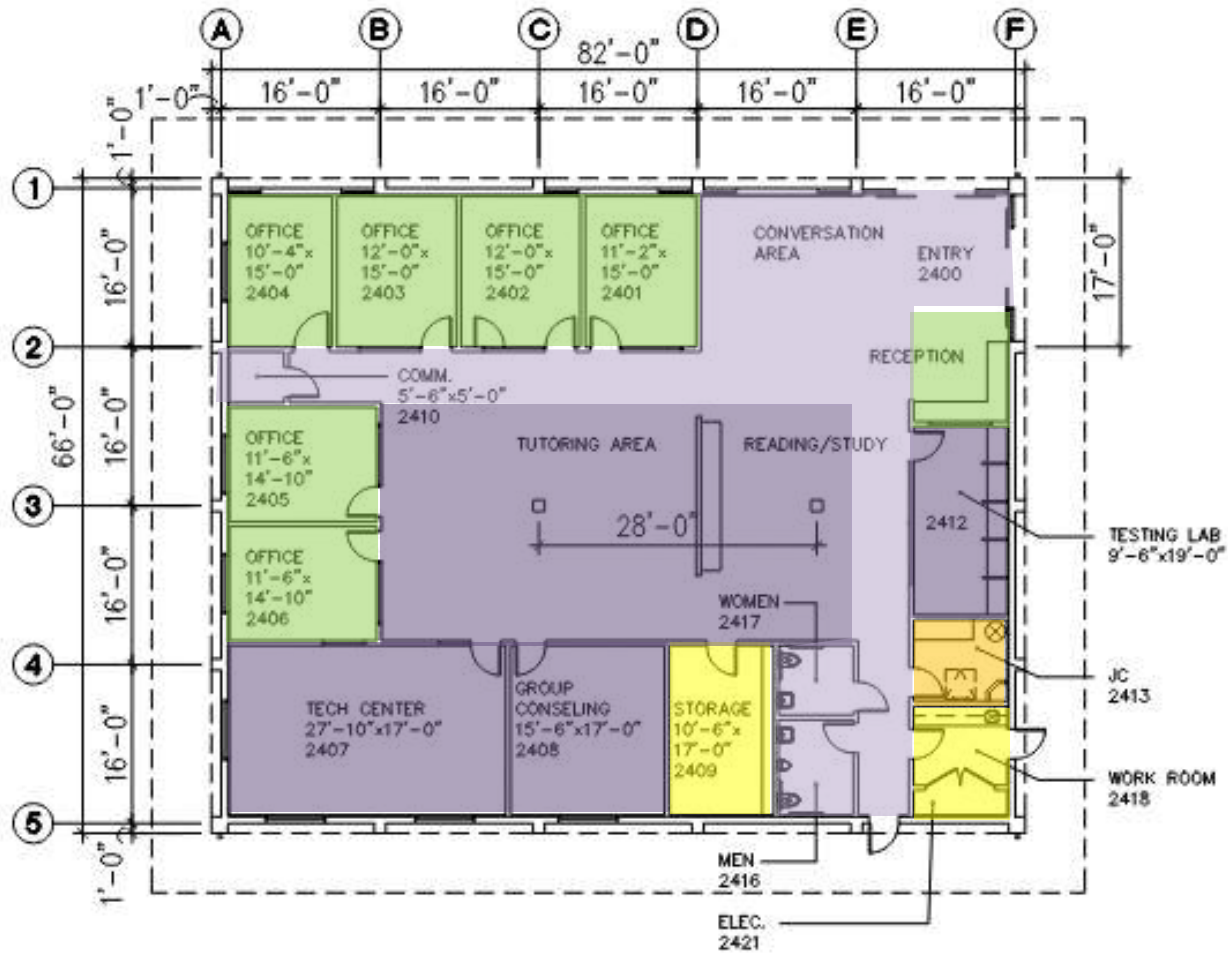

SCALE: 1/8" = 1'-0"

Total SQFT: 14,548

Safe Work Practice Zones

Chabot College – Building 2300 2nd Floor
 25555 Hesperian Blvd., Hayward, CA
 FACS #PJ48098
 May 6, 2021

LEGEND

Green = staff personal spaces	Light Purple = common areas
Yellow = staff common areas	Dark Purple = public specialized areas
Orange = staff specialized areas	