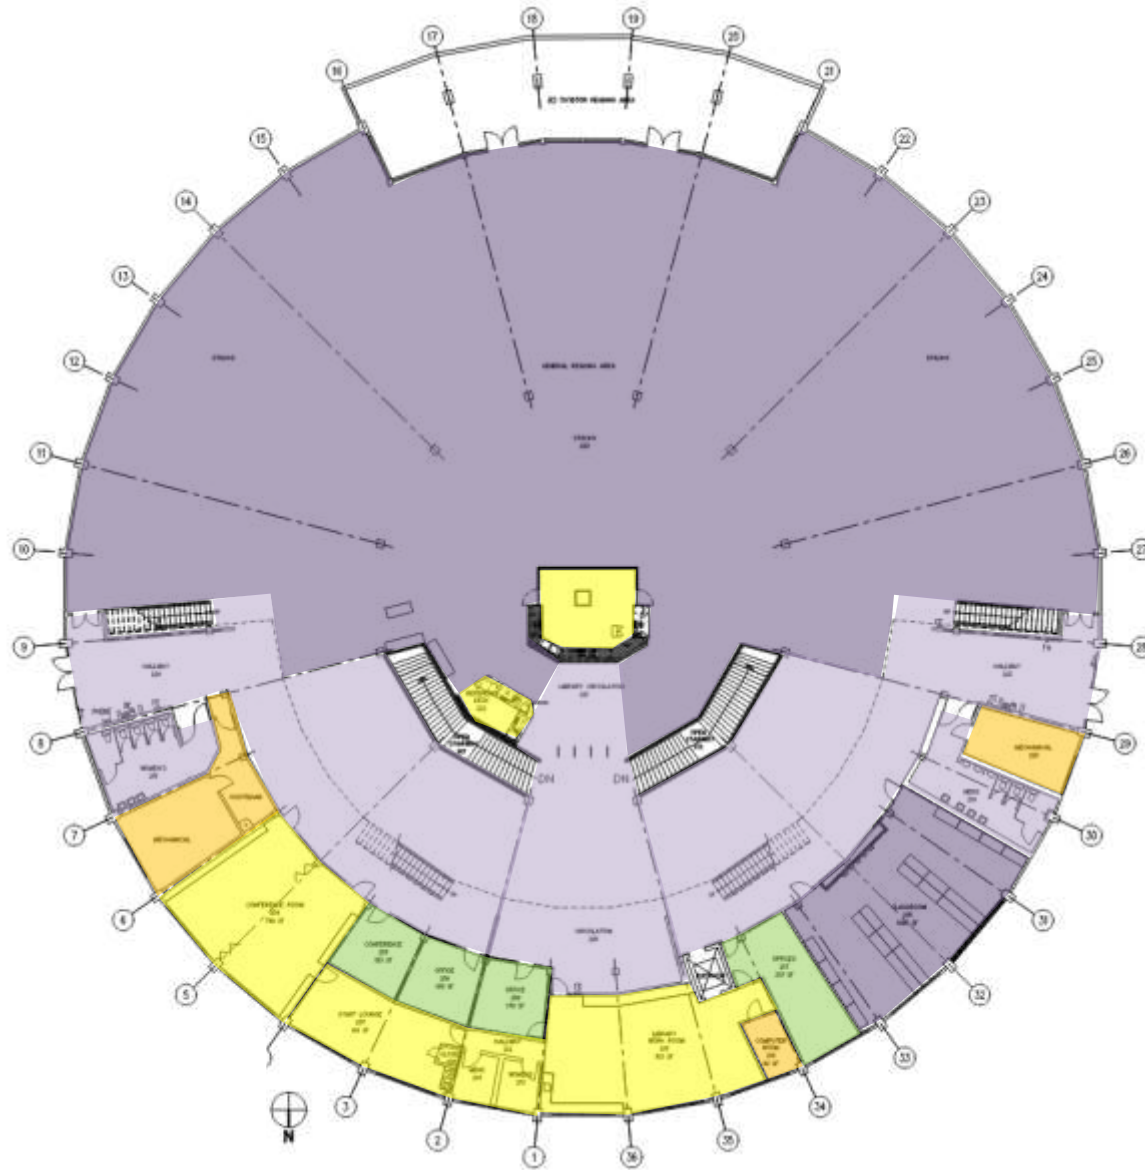

Safe Work Practice Zones

Chabot College – Building 100 – First Floor
 25555 Hesperian Blvd., Hayward, CA
 FACS #PJ48098
 April 5, 2021

LEGEND

Green = staff personal spaces	Light Purple = common areas
Yellow = staff common areas	Dark Purple = public specialized areas
Orange = staff specialized areas	