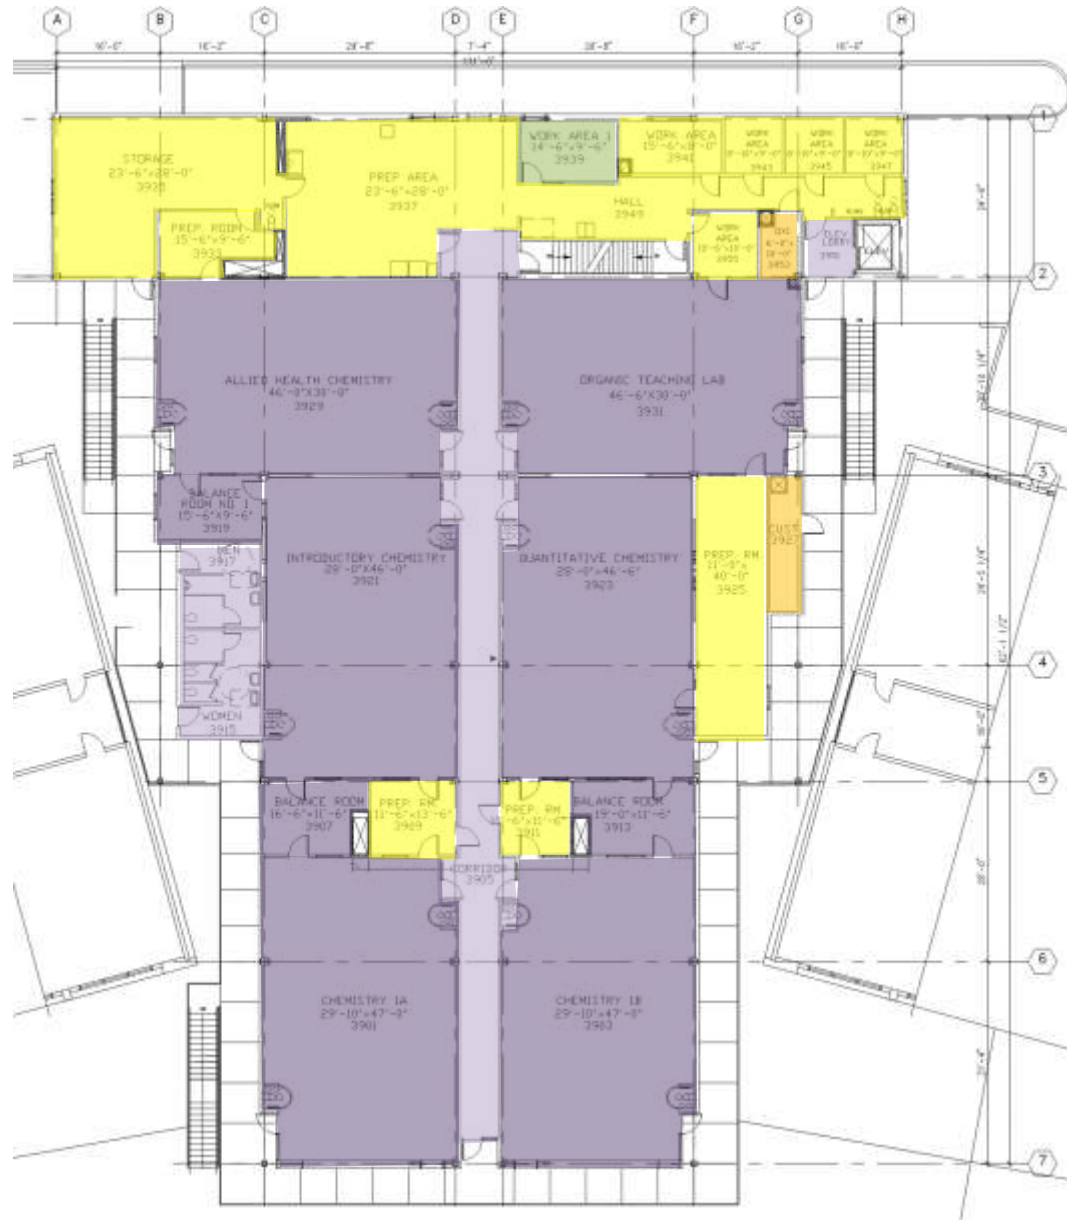

Safe Work Practice Zones

Chabot College – Building 3900 2nd Floor
25555 Hesperian Blvd., Hayward, CA
FACS #PJ48098
May 5, 2021

LEGEND

Green = staff personal spaces	Light Purple = common areas
Yellow = staff common areas	Dark Purple = public specialized areas
Orange = staff specialized areas