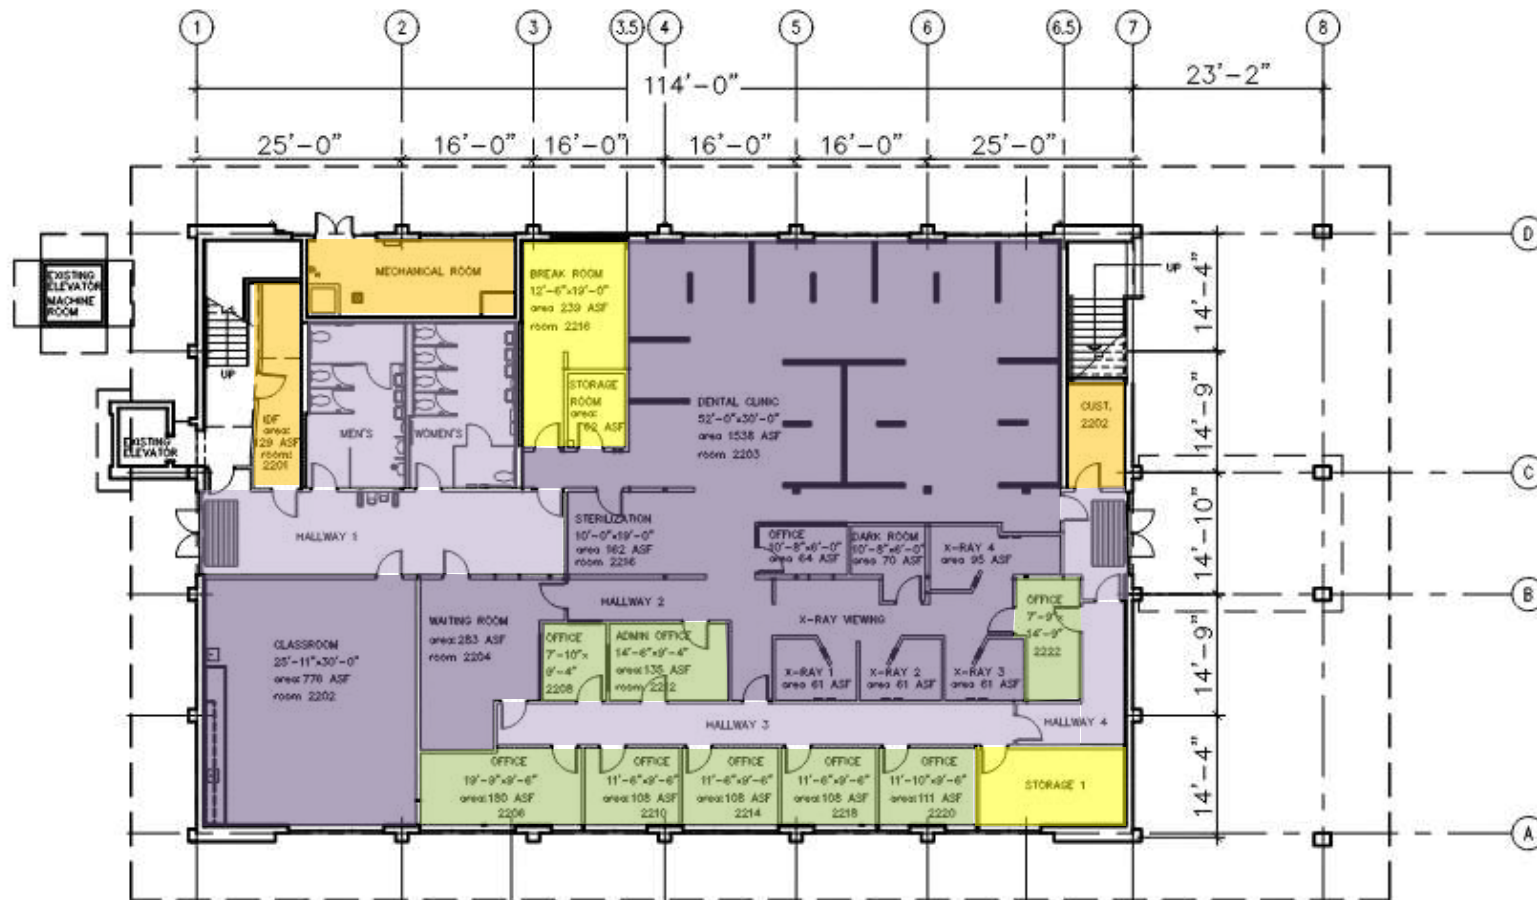

CHABOT COLLEGE
1ST FLOOR PLAN HEALTH SCIENCES BUILDING 2200

0 4' 8' 16'
SCALE: 1/8" = 1'-0"

Total SQFT: 8,379

Safe Work Practice Zones

Chabot College – Building 2200 1st Floor
25555 Hesperian Blvd., Hayward, CA
FACS #PJ48098
5/6/2021

LEGEND

Green = staff personal spaces	Light Purple = common areas
Yellow = staff common areas	Dark Purple = public specialized areas
Orange = staff specialized areas