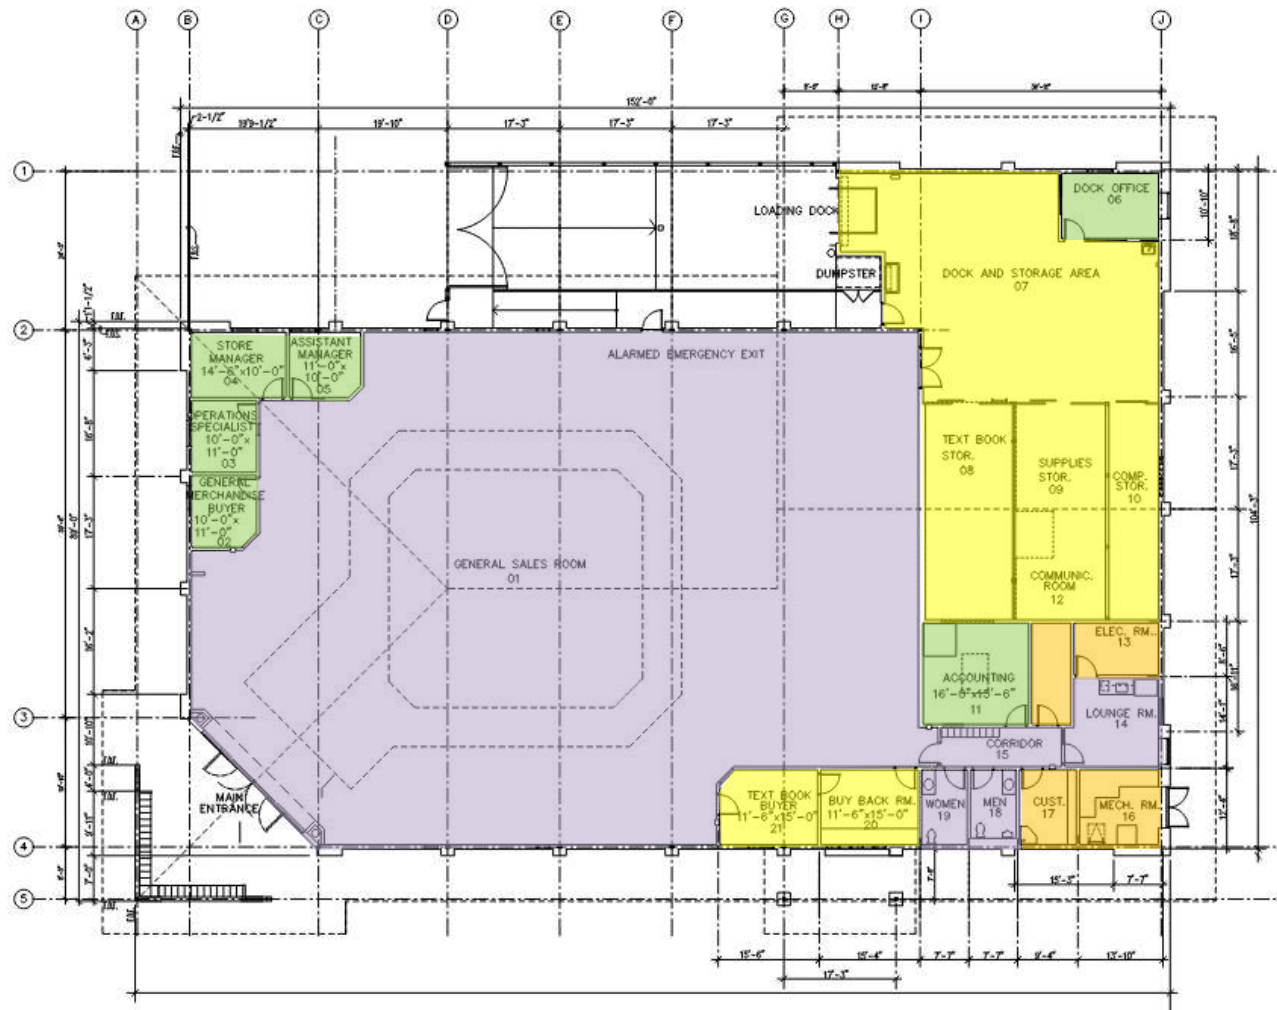

CHABOT COLLEGE
FLOOR PLAN BOOK STORE BUILDING 3800

Total SQFT: 13,928

Safe Work Practice Zones

Chabot College – Building 3800
25555 Hesperian Blvd., Hayward, CA
FACS #PJ48098
May 5, 2021

LEGEND

Green = staff personal spaces	Light Purple = common areas
Yellow = staff common areas	Dark Purple = public specialized areas
Orange = staff specialized areas