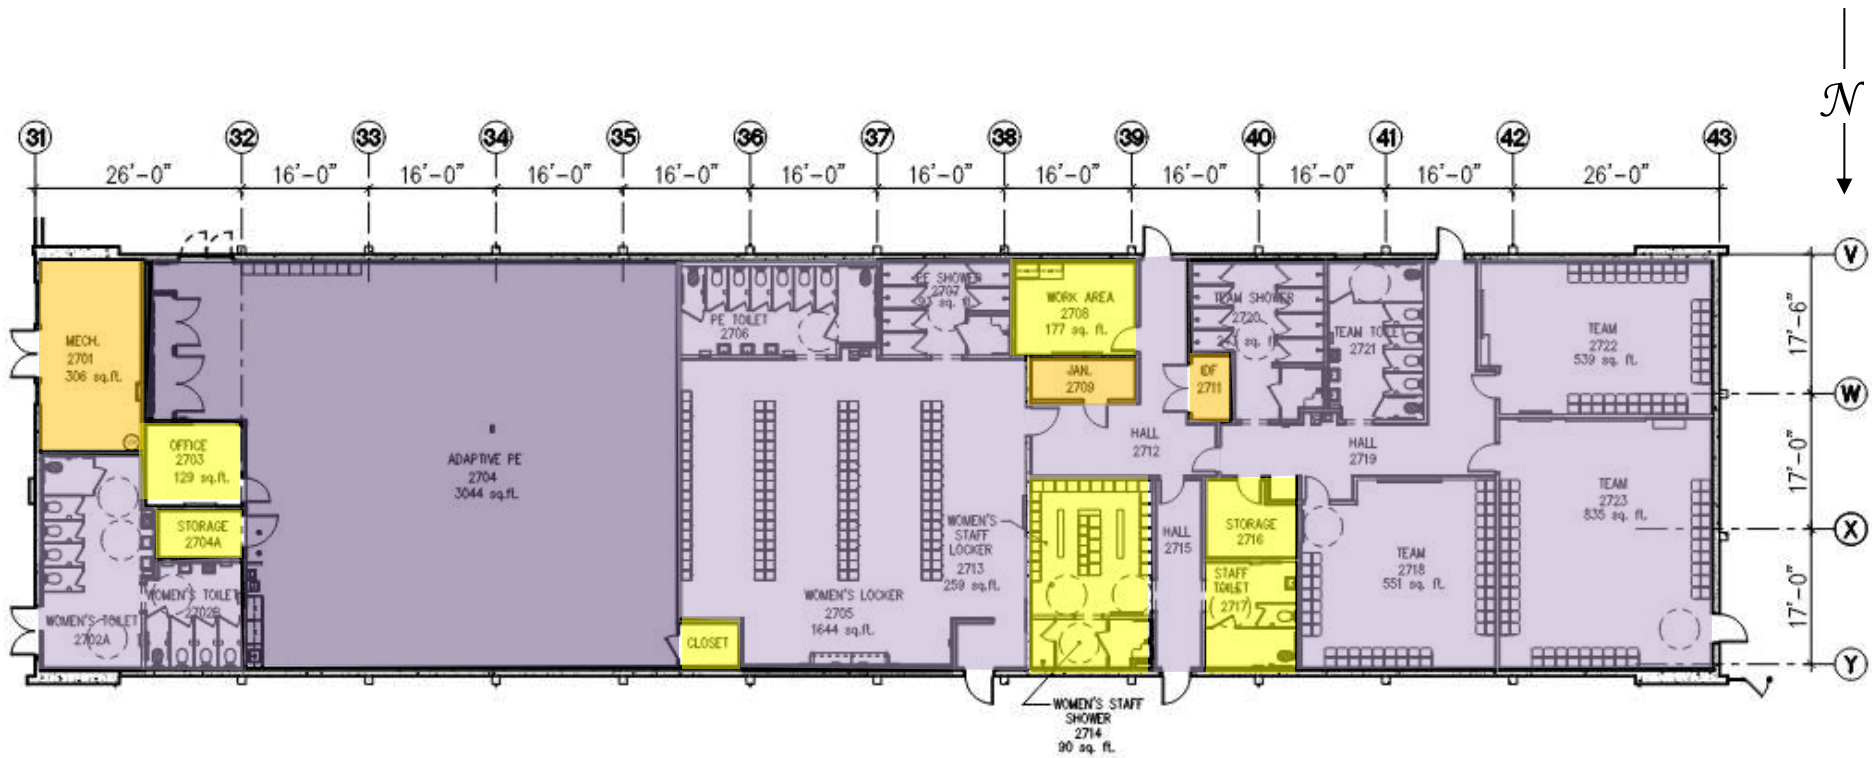

CHABOT COLLEGE PHYSICAL EDUCATION OFFICE BUILDING 2600

Total SQFT: 5,385

Safe Work Practice Zones

Chabot College – Building 2600
25555 Hesperian Blvd., Hayward, CA
FACS #PJ48098
May 5, 2021

LEGEND

Green = staff personal spaces	Light Purple = common areas
Yellow = staff common areas	Dark Purple = public specialized areas
Orange = staff specialized areas	