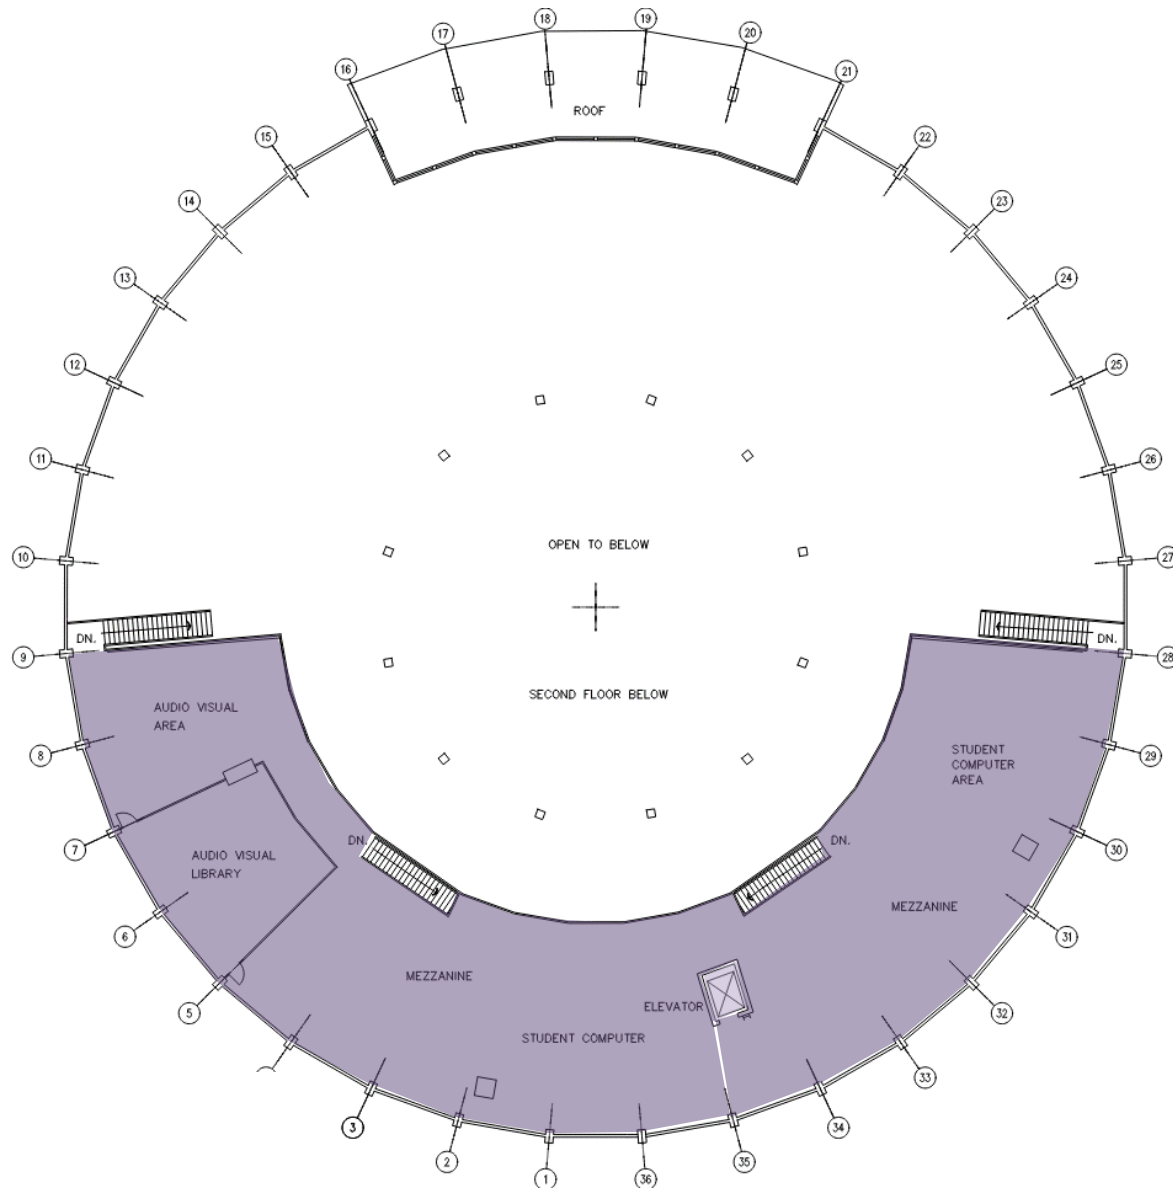

Safe Work Practice Zones

Chabot College – Building TBD
25555 Hesperian Blvd., Hayward, CA
FACS #PJ48098
April 5, 2021

LEGEND

Green = staff personal spaces	Light Purple = common areas
Yellow = staff common areas	Dark Purple = public specialized areas
Orange = staff specialized areas