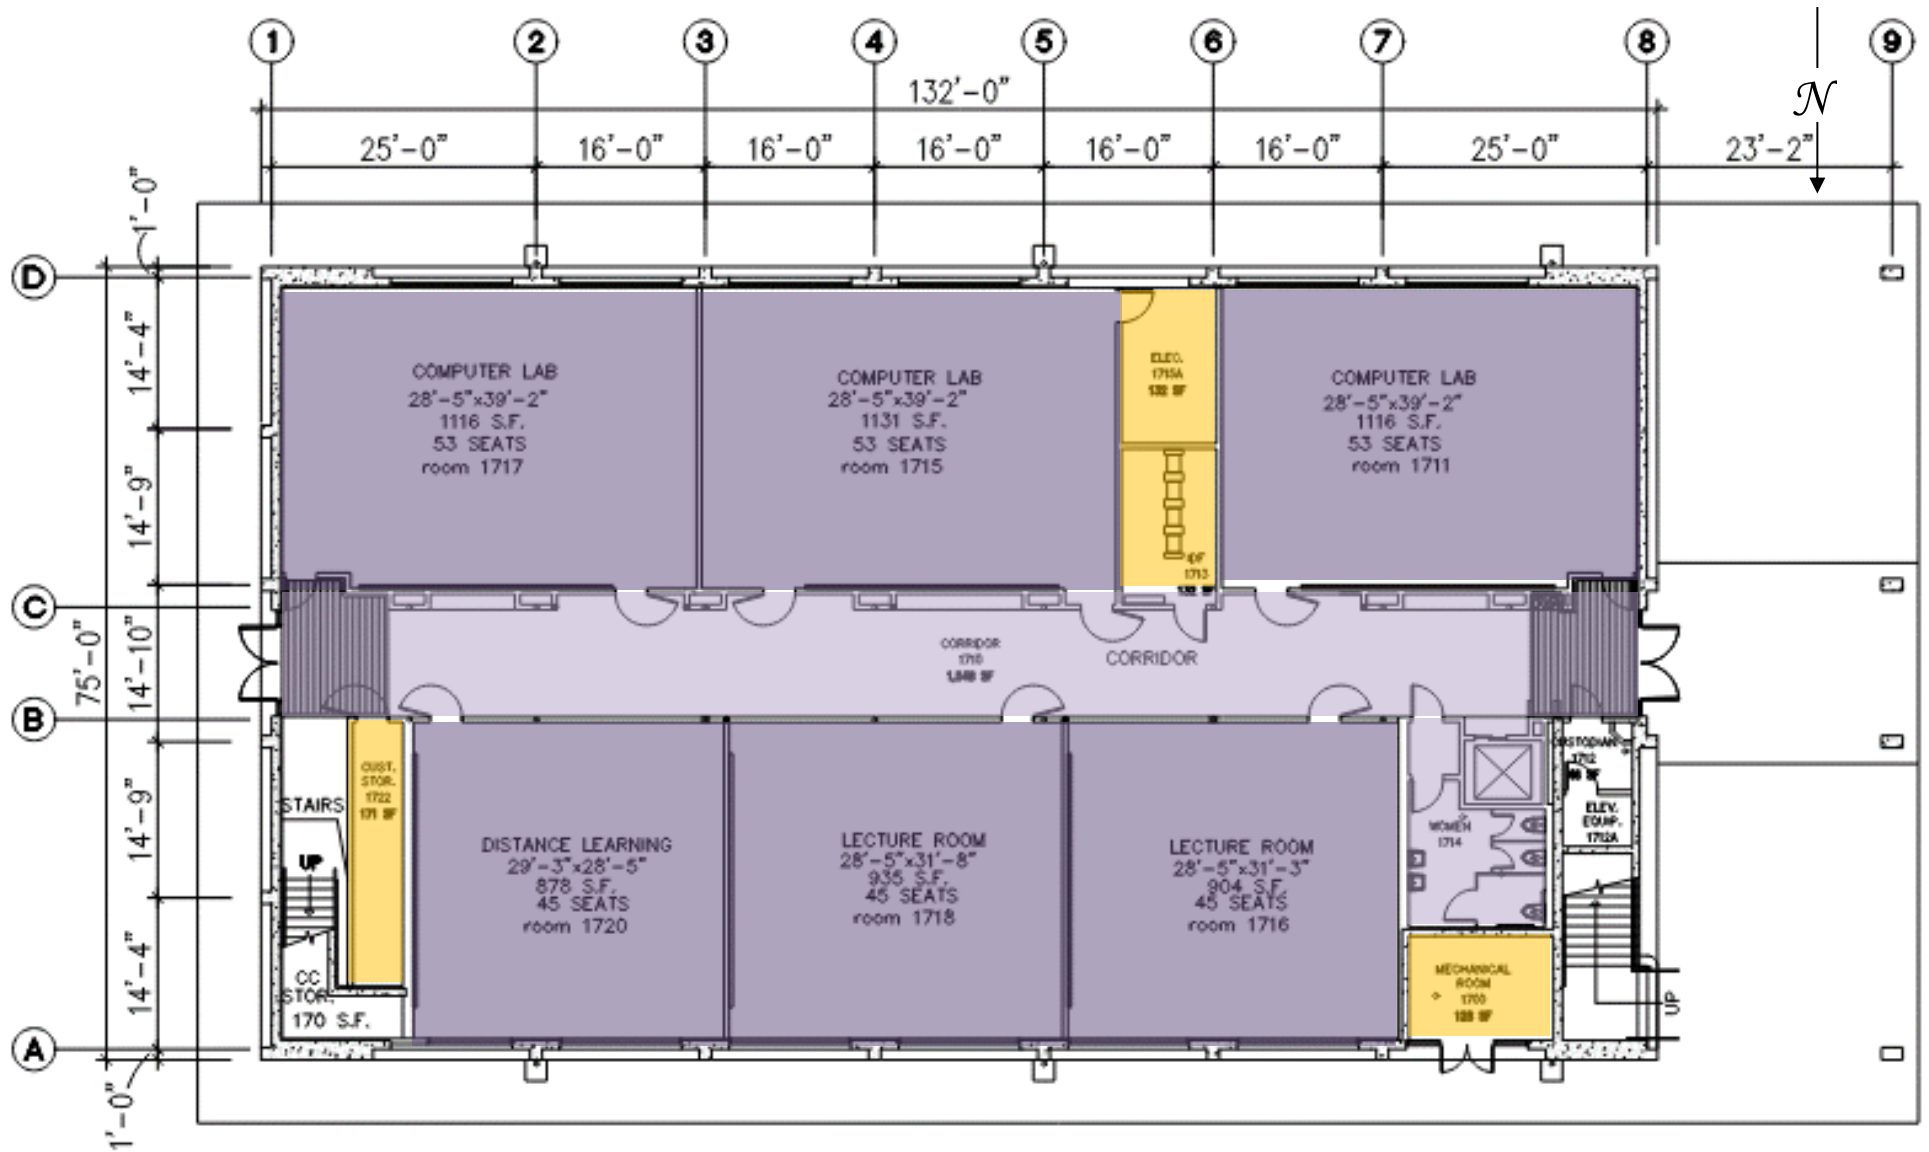

Safe Work Practice Zones

Chabot College – Building 1700 1st Floor
25555 Hesperian Blvd., Hayward, CA
FACS #PJ48098
April 5, 2021

LEGEND

Green = staff personal spaces	Light Purple = common areas
Yellow = staff common areas	Dark Purple = public specialized areas
Orange = staff specialized areas