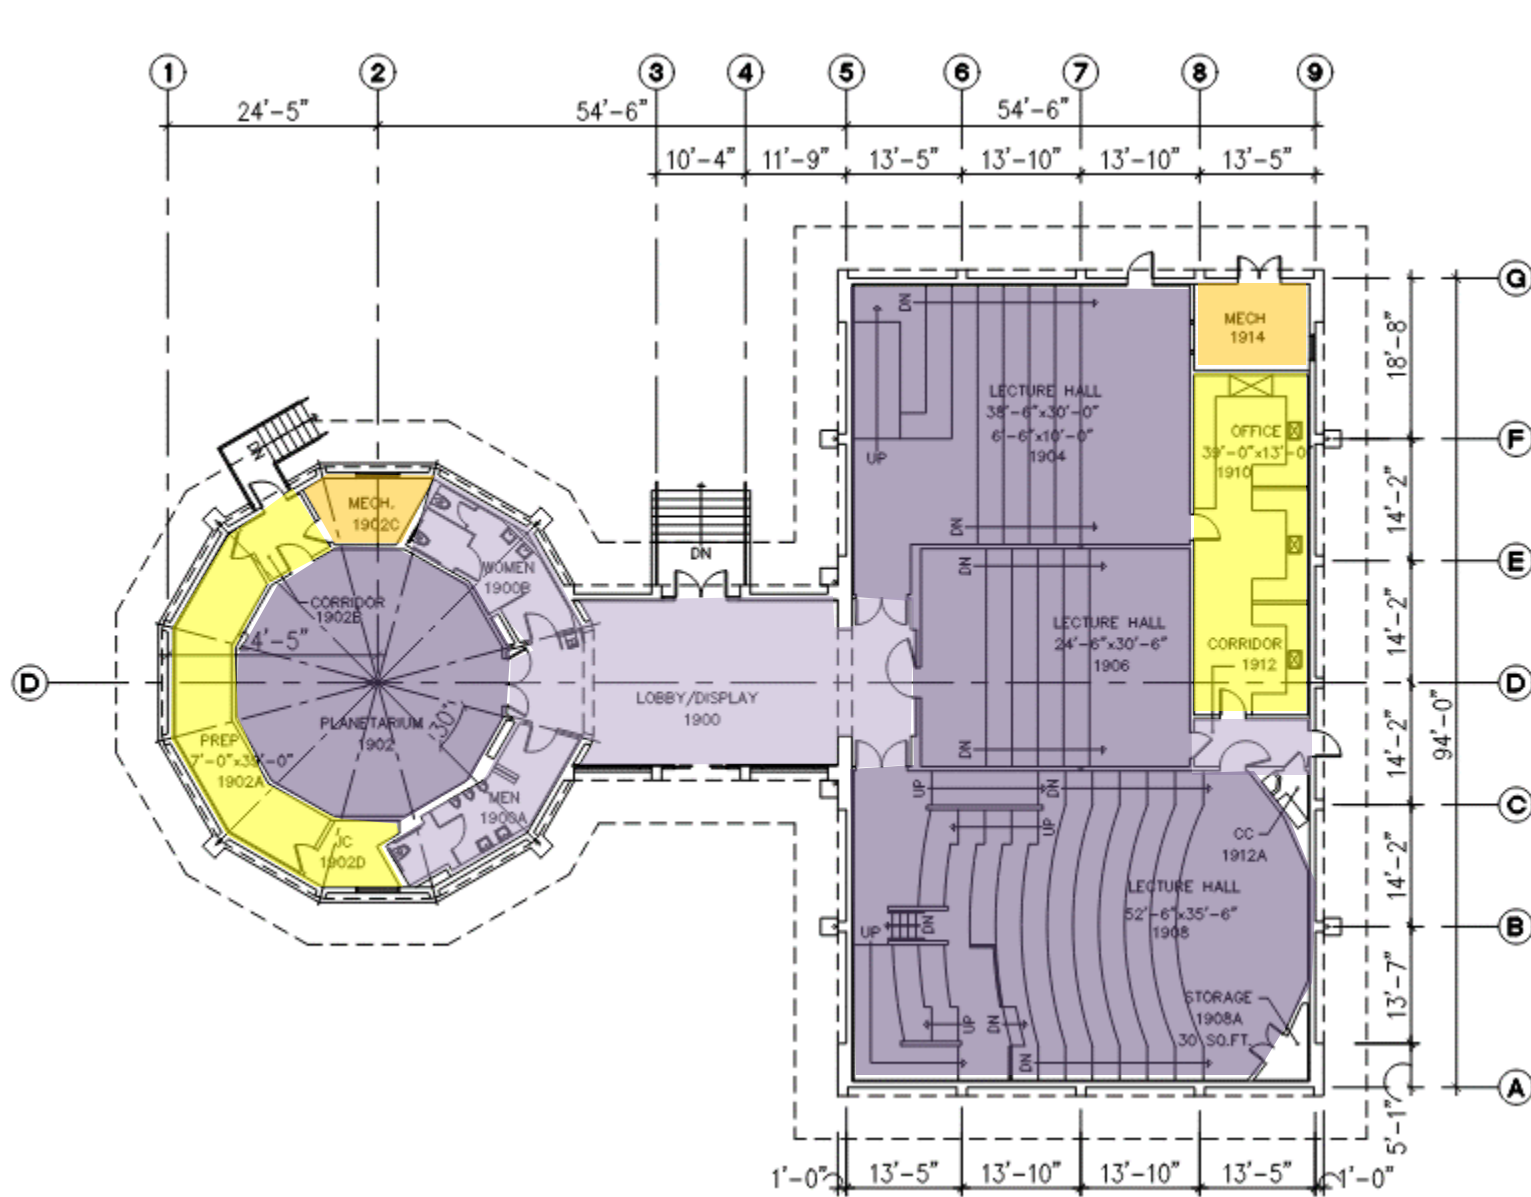

Safe Work Practice Zones

Chabot College – Building 1900
25555 Hesperian Blvd., Hayward, CA
FACS #PJ48098
April 5, 2021

LEGEND

Green = staff personal spaces	Light Purple = common areas
Yellow = staff common areas	Dark Purple = public specialized areas
Orange = staff specialized areas