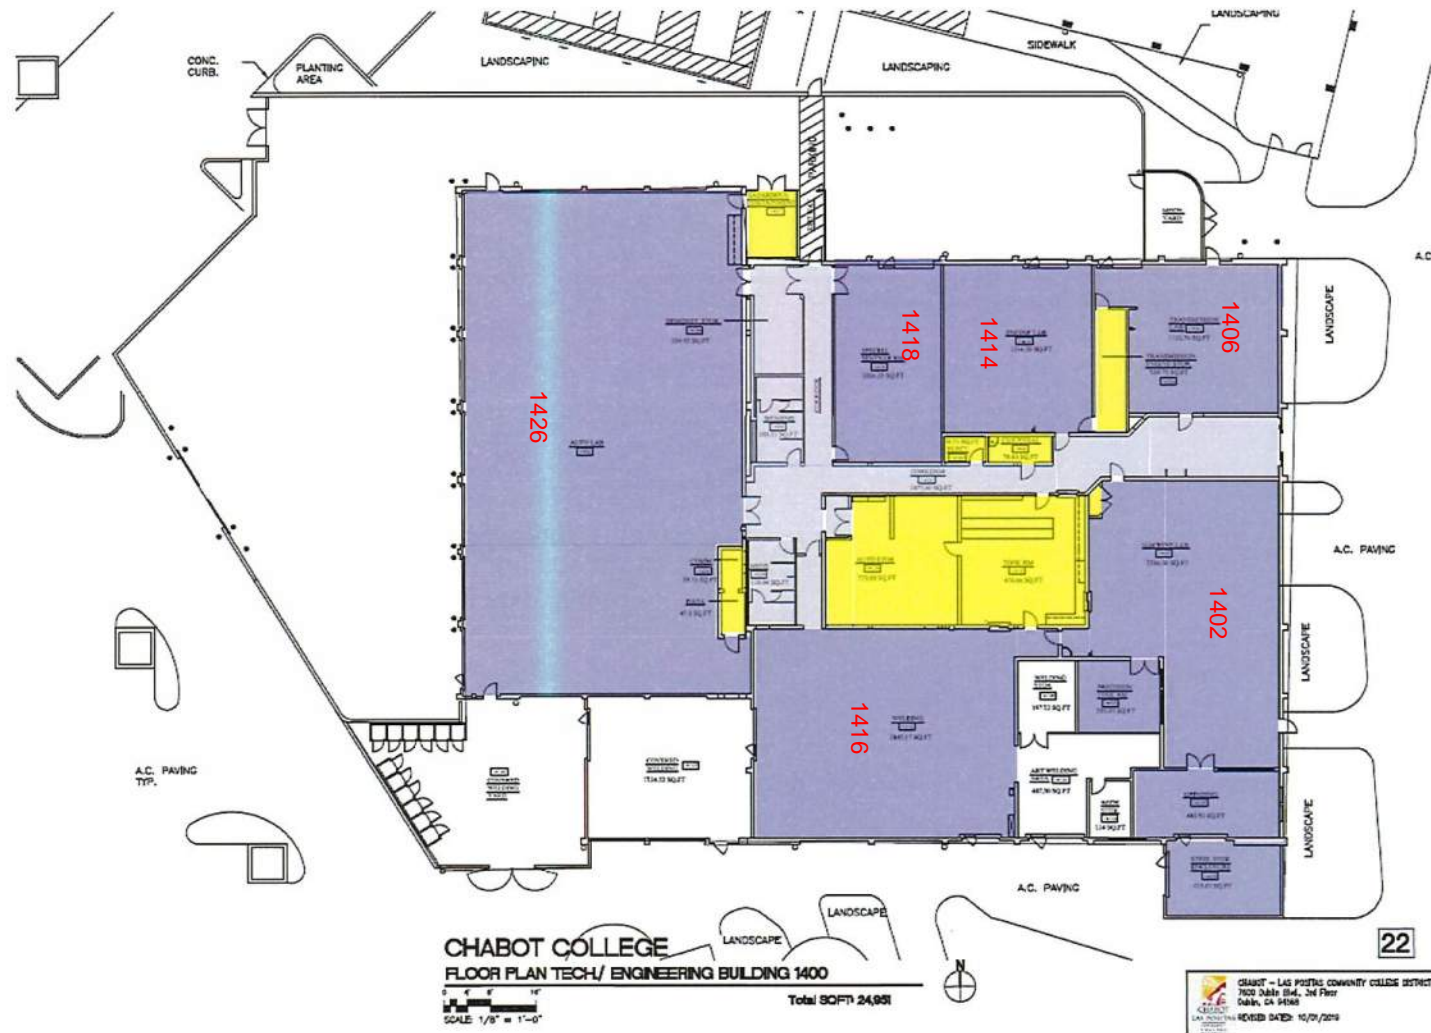

Safe Work Practice Zones

Chabot College – Building 1400
25555 Hesperian Blvd., Hayward, CA
FACS #PJ48098
September 16, 2020

LEGEND

Green = staff personal spaces	Light Purple = common areas
Yellow = staff common areas	Dark Purple = public specialized areas
Orange = staff specialized areas