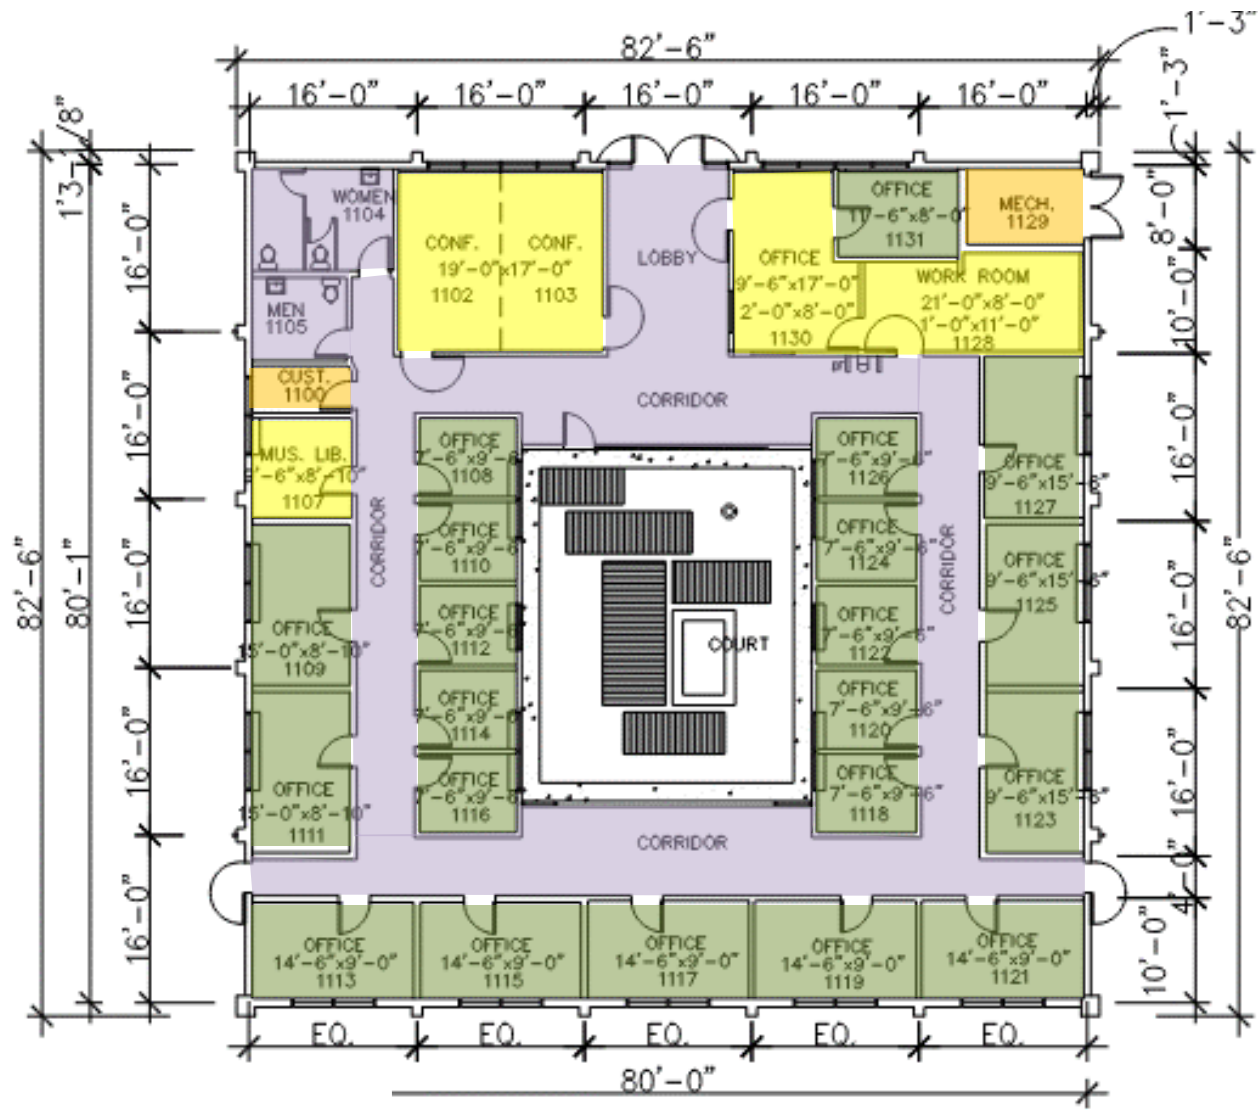

Safe Work Practice Zones

Chabot College – Building 1100
25555 Hesperian Blvd., Hayward, CA
FACS #PJ48098
April 5, 2021

LEGEND

Green = staff personal spaces	Light Purple = common areas
Yellow = staff common areas	Dark Purple = public specialized areas
Orange = staff specialized areas