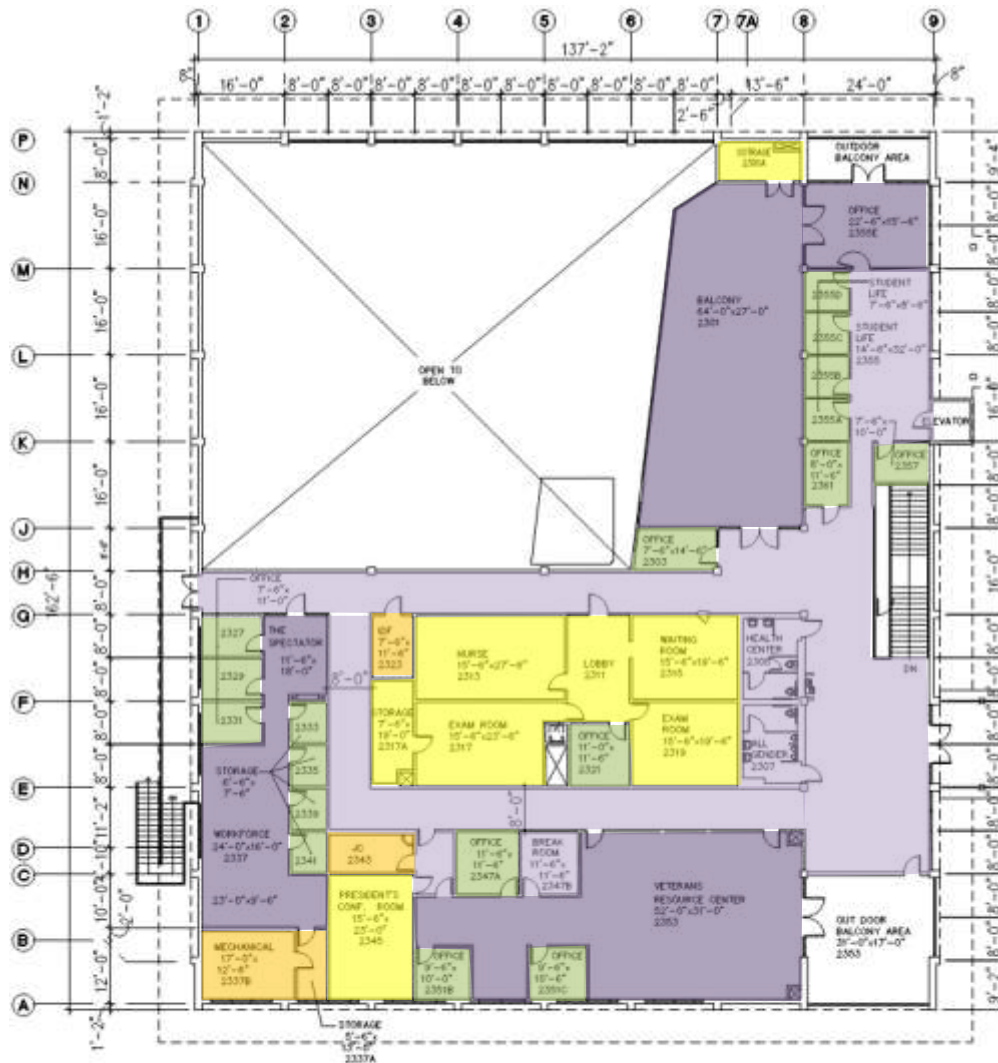

CHABOT COLLEGE
2ND FLOOR PLAN STUDENT CENTER BUILDING 2300

SCALE: 1/8" = 1'-0"

Total SQFT: 14,548

Safe Work Practice Zones

Chabot College – Building 2300 2nd Floor
25555 Hesperian Blvd., Hayward, CA
FACS #PJ48098
May 6, 2021

LEGEND

Green = staff personal spaces	Light Purple = common areas
Yellow = staff common areas	Dark Purple = public specialized areas
Orange = staff specialized areas