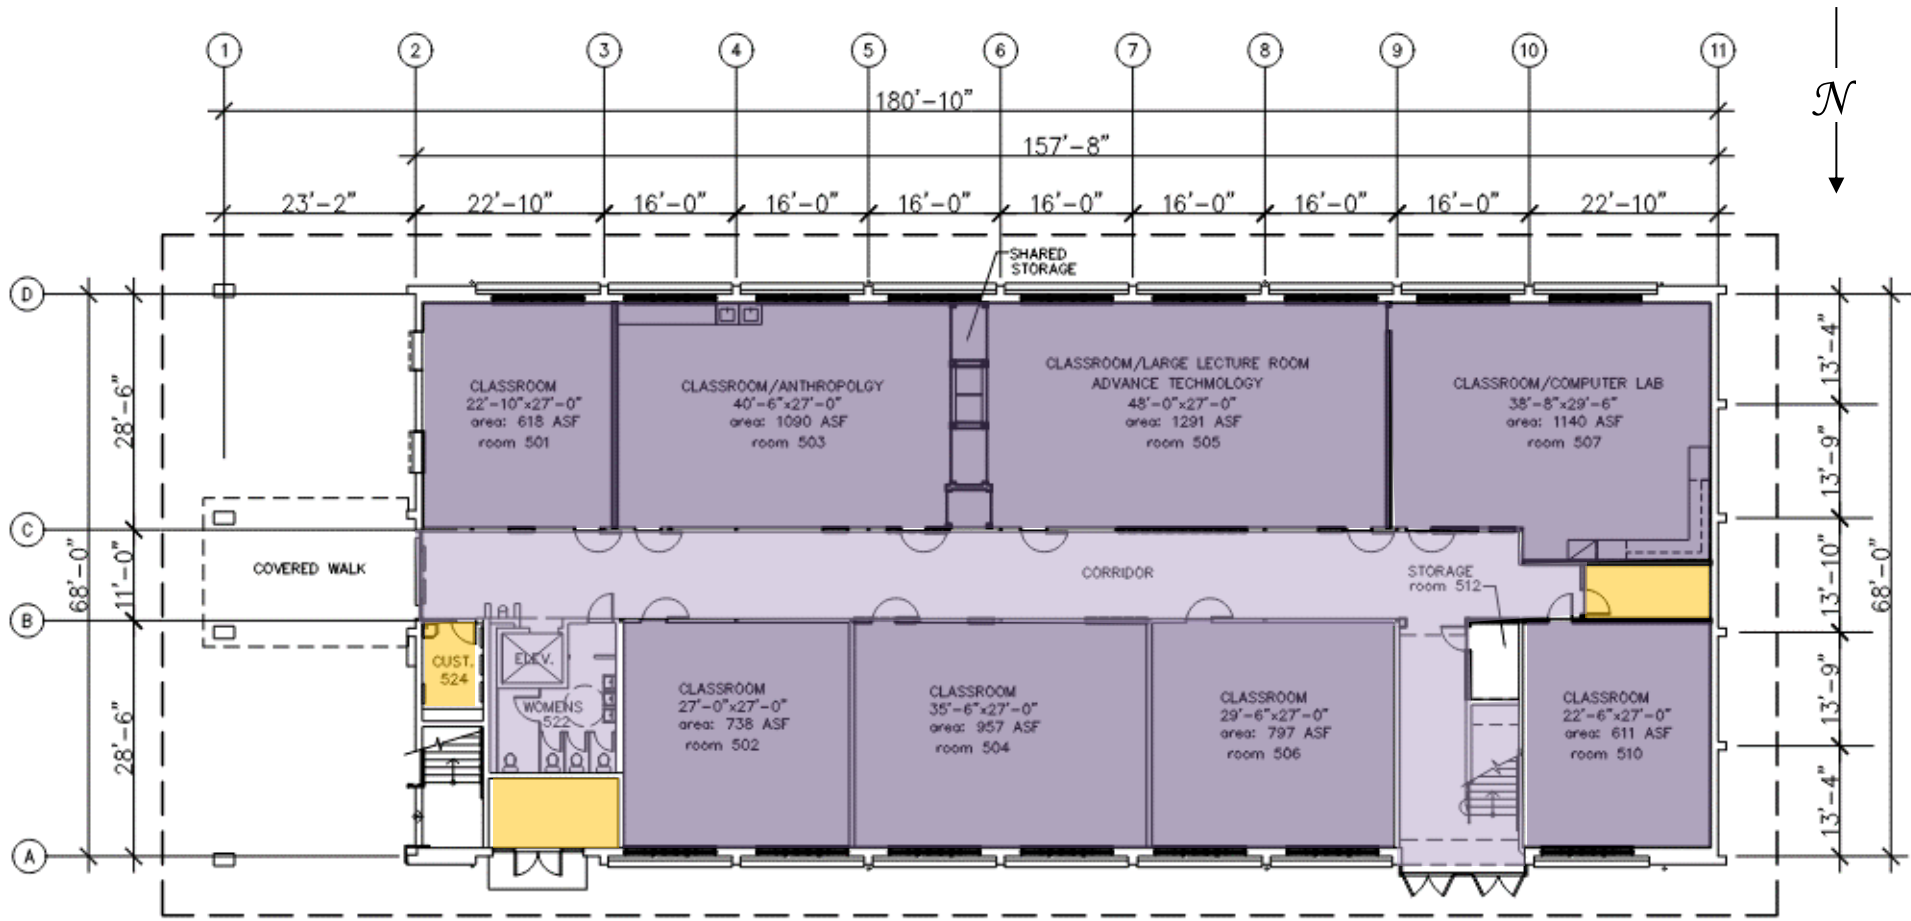

2nd Floor

Safe Work Practice Zones

Chabot College – Building 400
 25555 Hesperian Blvd., Hayward, CA
 FACS #PJ48098
 November 16, 2020

LEGEND

Green = staff personal spaces	Light Purple = common areas
Yellow = staff common areas	Dark Purple = public specialized areas
Orange = staff specialized areas	