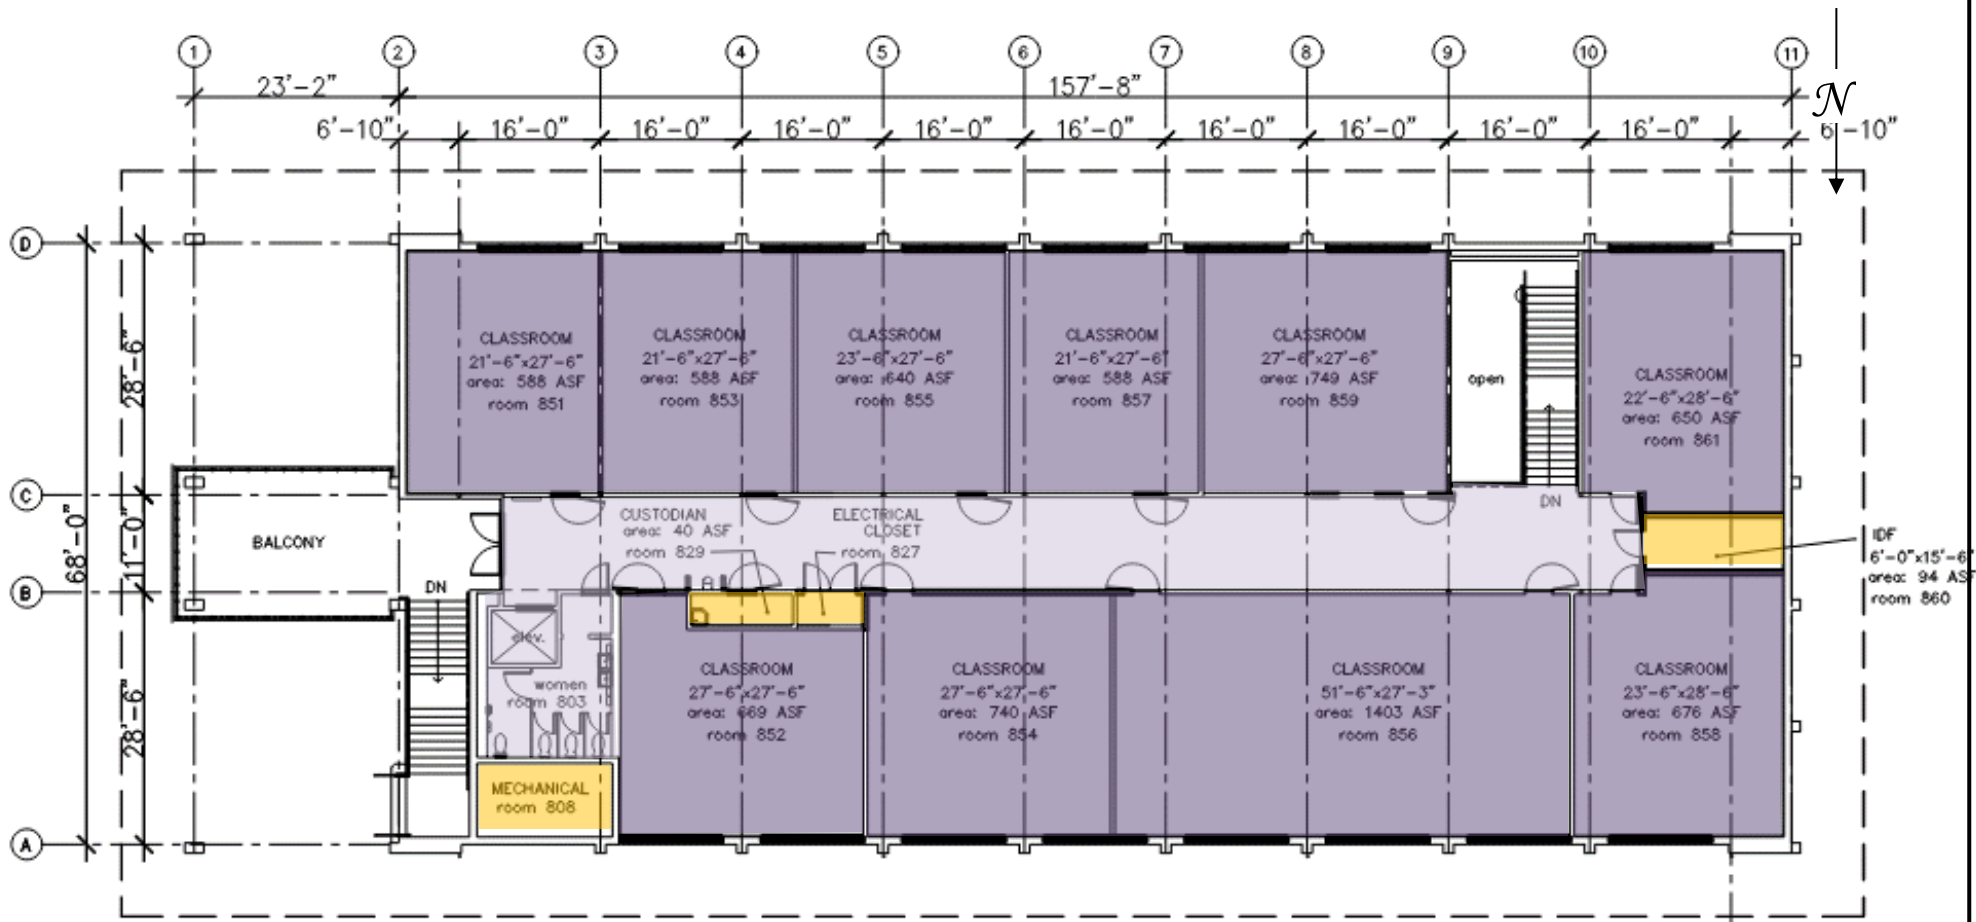

Safe Work Practice Zones

Chabot College – Building 800 2nd Floor
25555 Hesperian Blvd., Hayward, CA
FACS #PJ48098
April 5, 2021

LEGEND

Green = staff personal spaces	Light Purple = common areas
Yellow = staff common areas	Dark Purple = public specialized areas
Orange = staff specialized areas