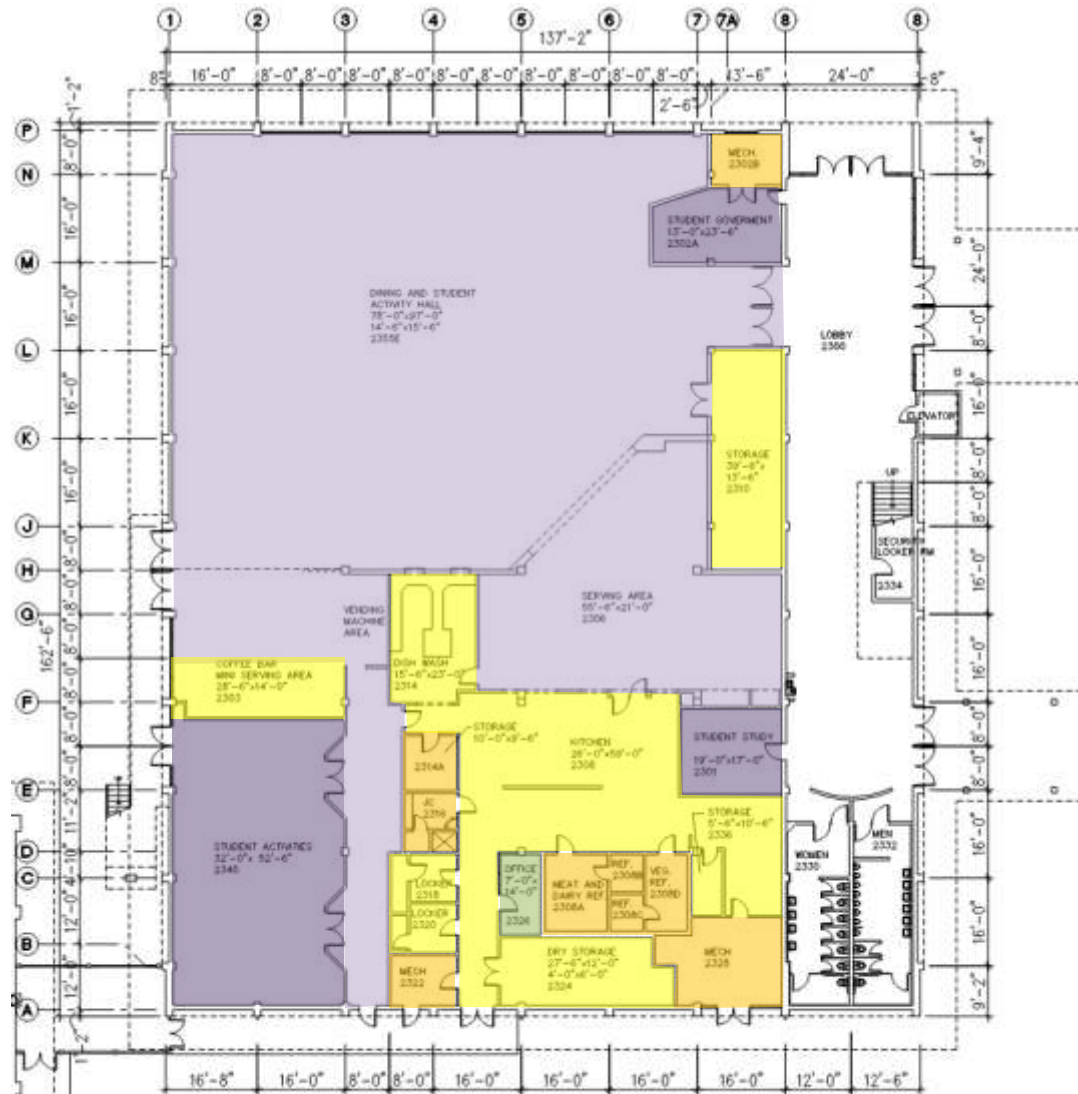

Total SQFT: 8,379

Safe Work Practice Zones

Chabot College – Building 2200 2nd Floor
 25555 Hesperian Blvd., Hayward, CA
 FACS #PJ48098
 5/6/2021

LEGEND

Green = staff personal spaces	Light Purple = common areas
Yellow = staff common areas	Dark Purple = public specialized areas
Orange = staff specialized areas	