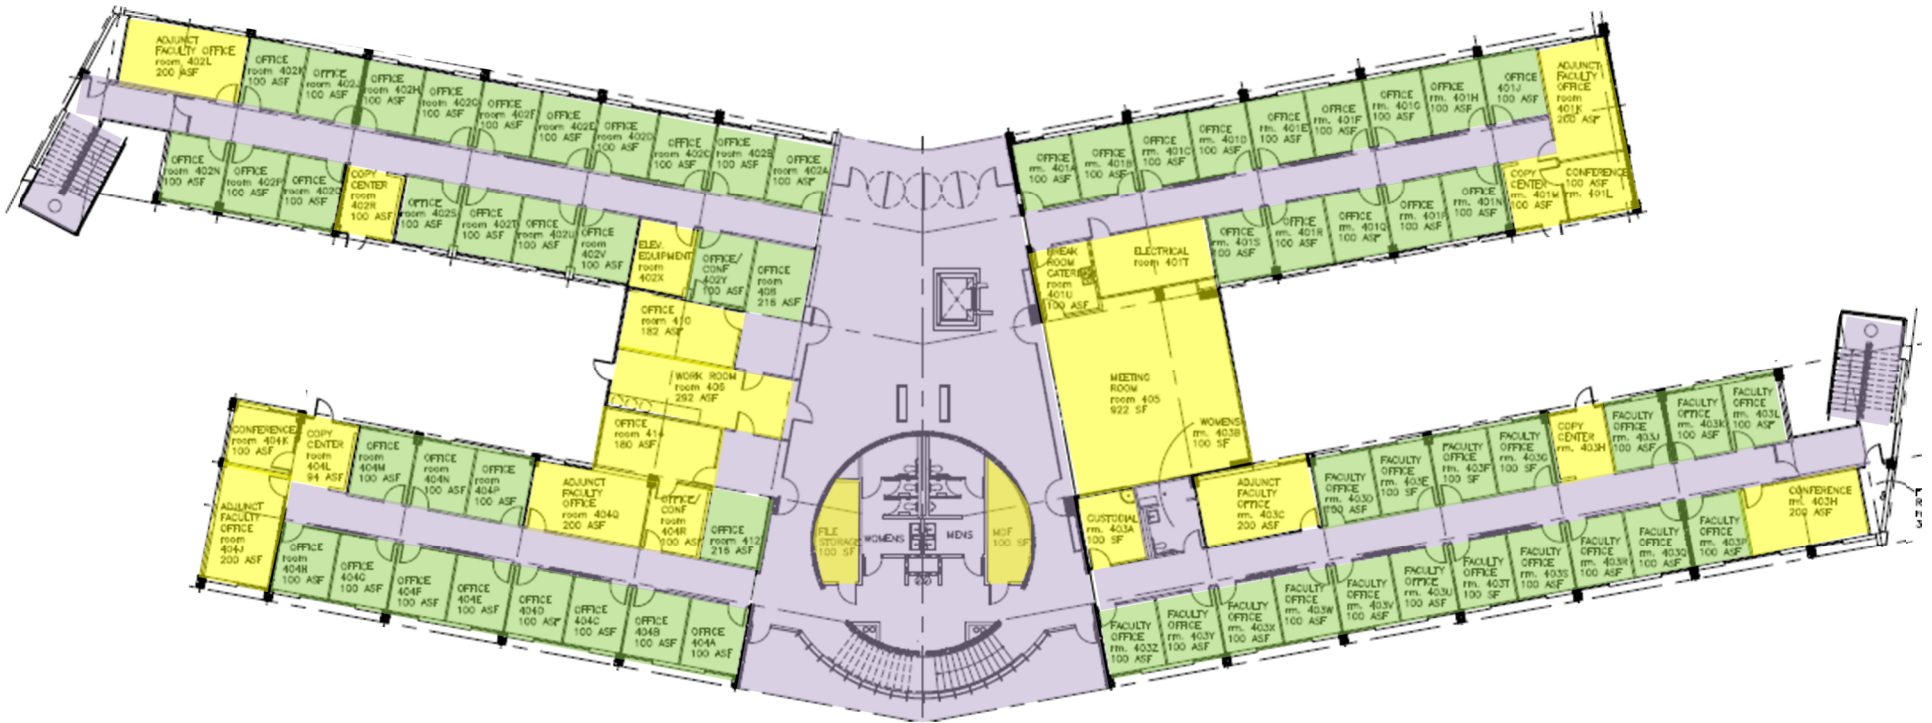

1st Floor

Safe Work Practice Zones

Chabot College – Building 400
25555 Hesperian Blvd., Hayward, CA
FACS #PJ48098
November 16, 2020

LEGEND

Green = staff personal spaces	Light Purple = common areas
Yellow = staff common areas	Dark Purple = public specialized areas
Orange = staff specialized areas