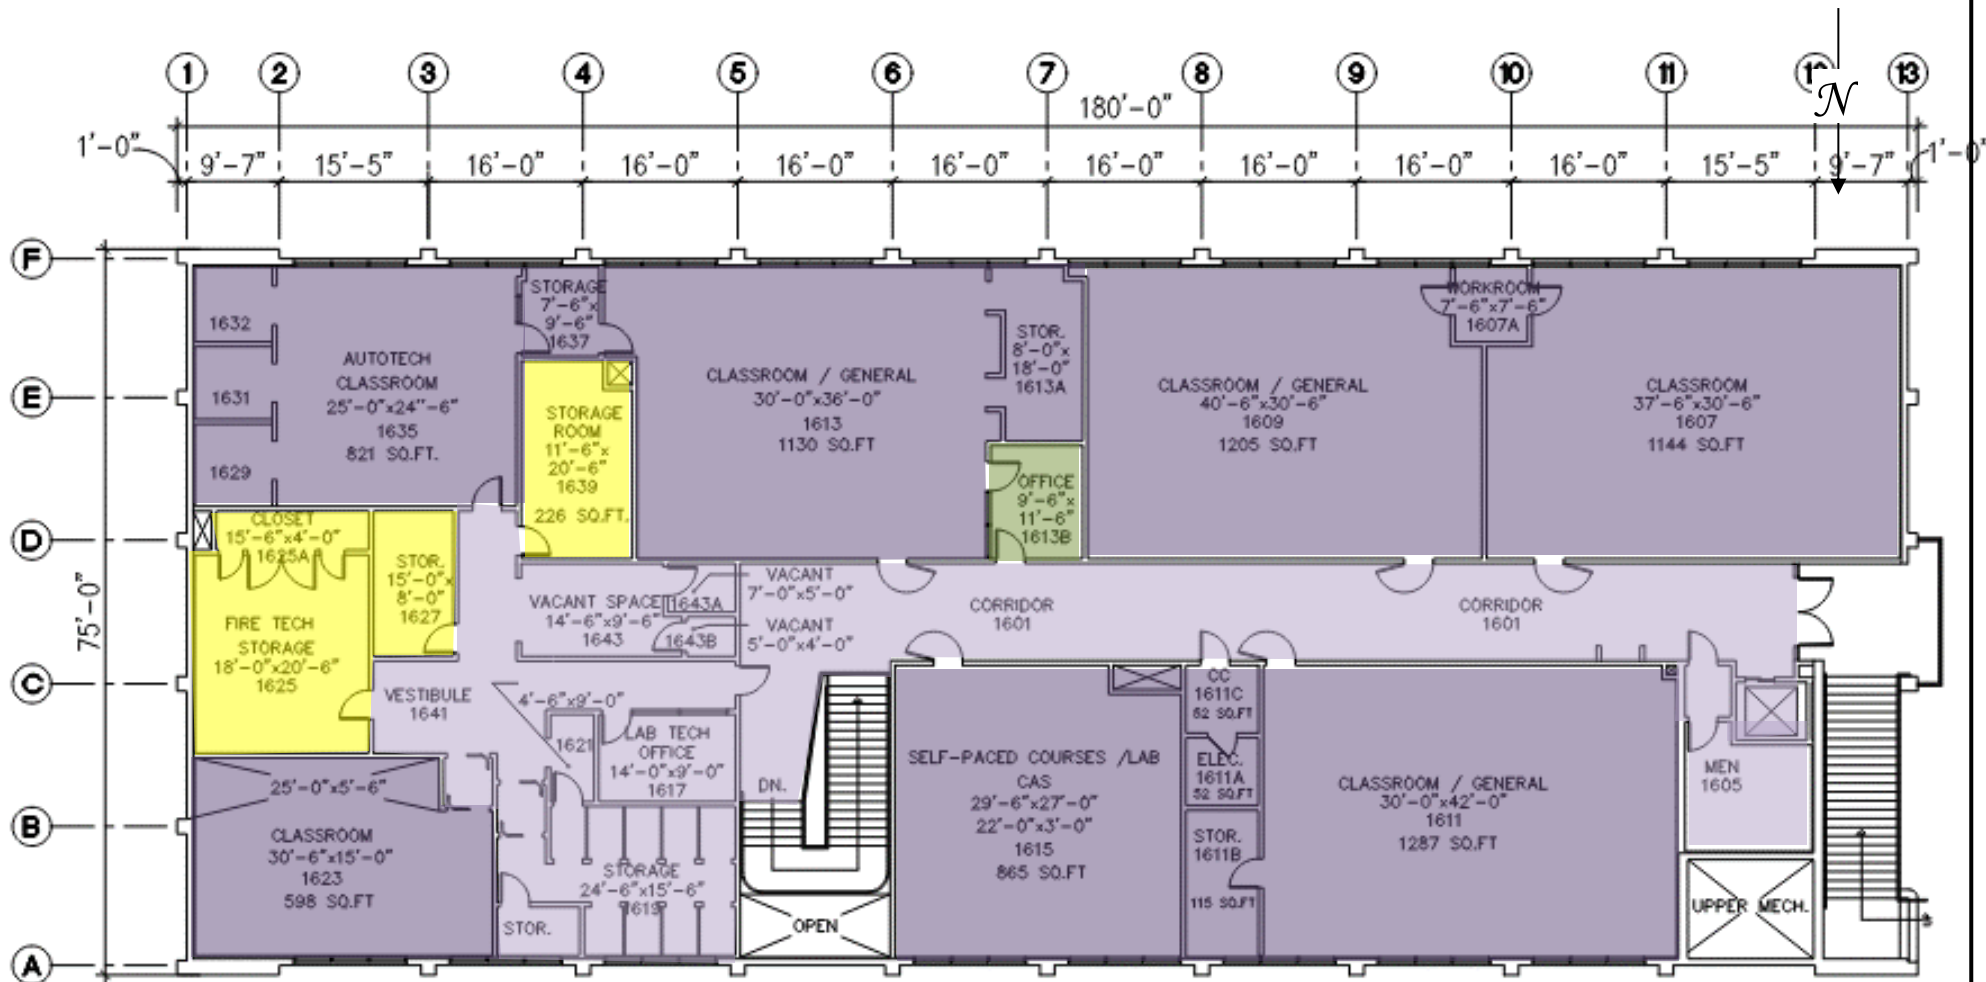

Safe Work Practice Zones

Chabot College – Building 1600 1st Floor
25555 Hesperian Blvd., Hayward, CA
FACS #PJ48098
April 5, 2021

LEGEND

Green = staff personal spaces	Light Purple = common areas
Yellow = staff common areas	Dark Purple = public specialized areas
Orange = staff specialized areas