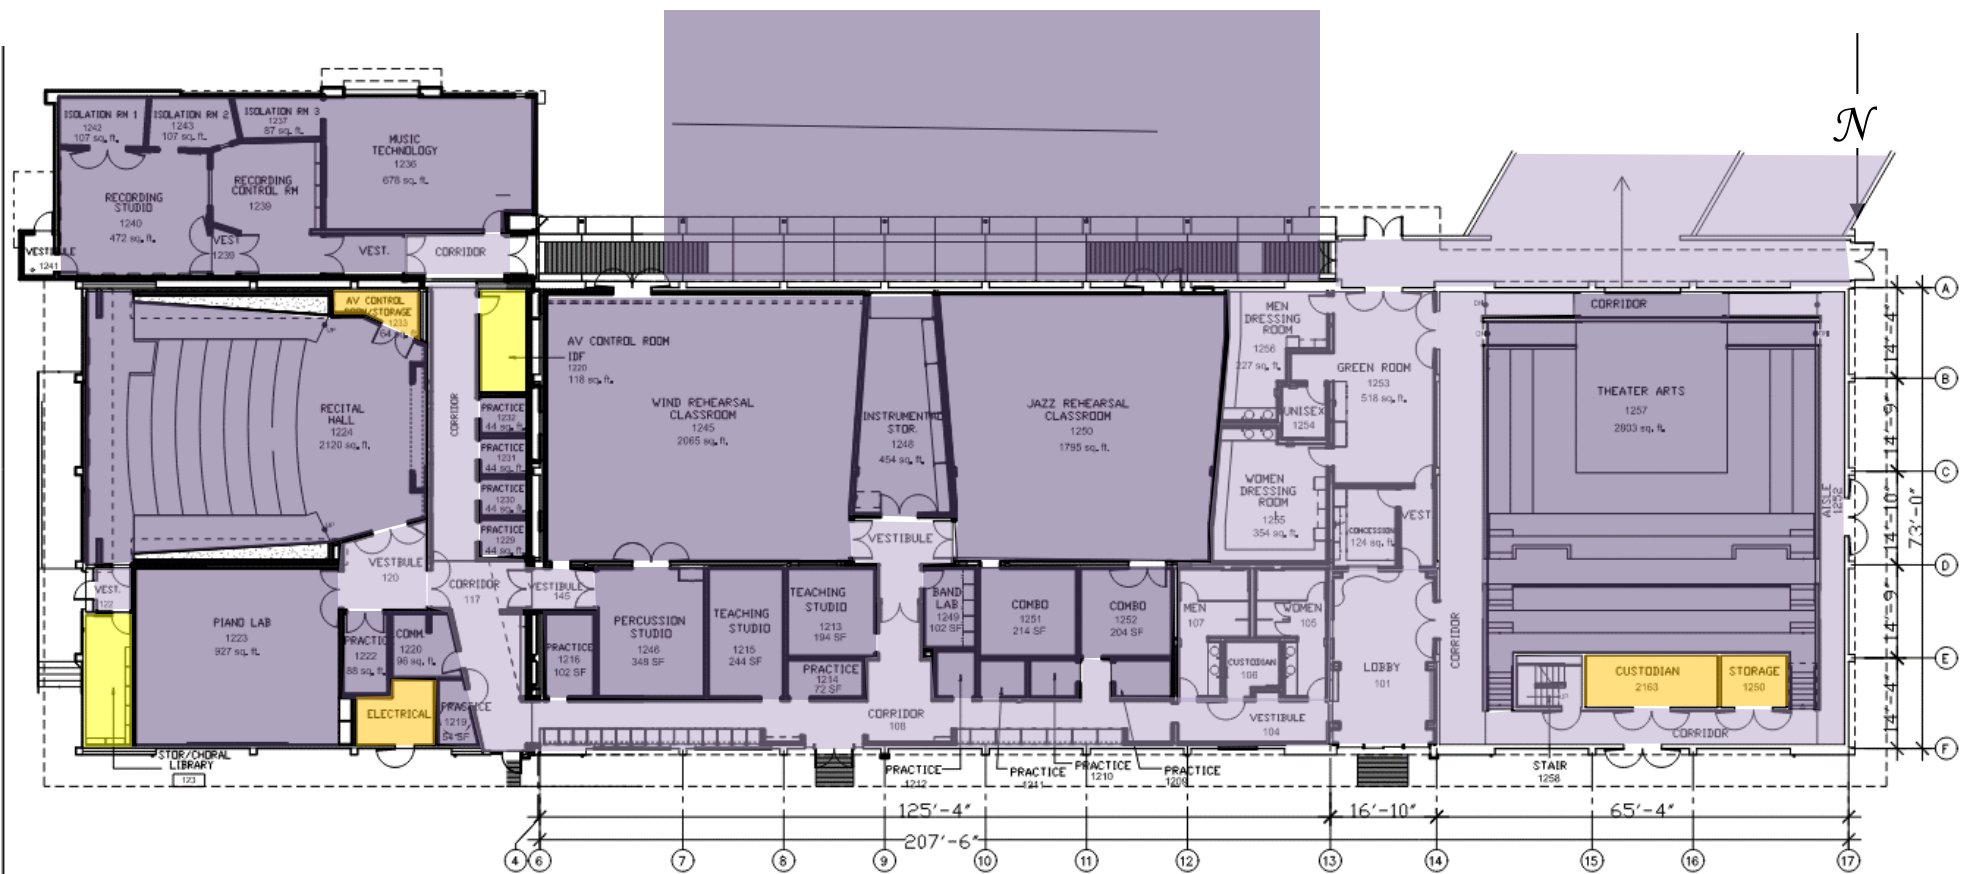

Safe Work Practice Zones

Chabot College – Building 1200
25555 Hesperian Blvd., Hayward, CA
FACS #PJ48098
April 5, 2021

LEGEND

Green = staff personal spaces	Light Purple = common areas
Yellow = staff common areas	Dark Purple = public specialized areas
Orange = staff specialized areas