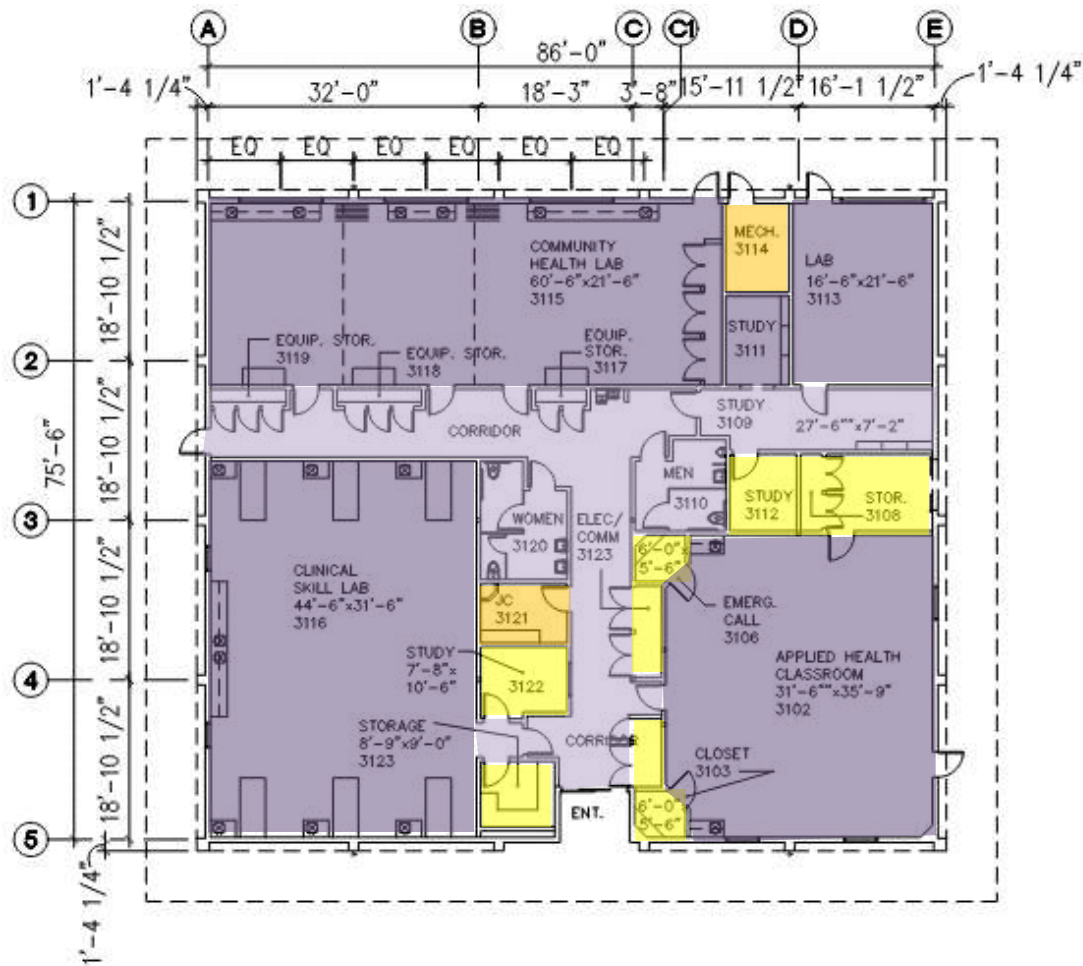

Total SQFT: 8,281

Safe Work Practice Zones
 Chabot College – Building 4000 2nd Floor
 25555 Hesperian Blvd., Hayward, CA
 FACS #PJ48098
 May 5, 2021

LEGEND	
Green = staff personal spaces	Light Purple = common areas
Yellow = staff common areas	Dark Purple = public specialized areas
Orange = staff specialized areas	