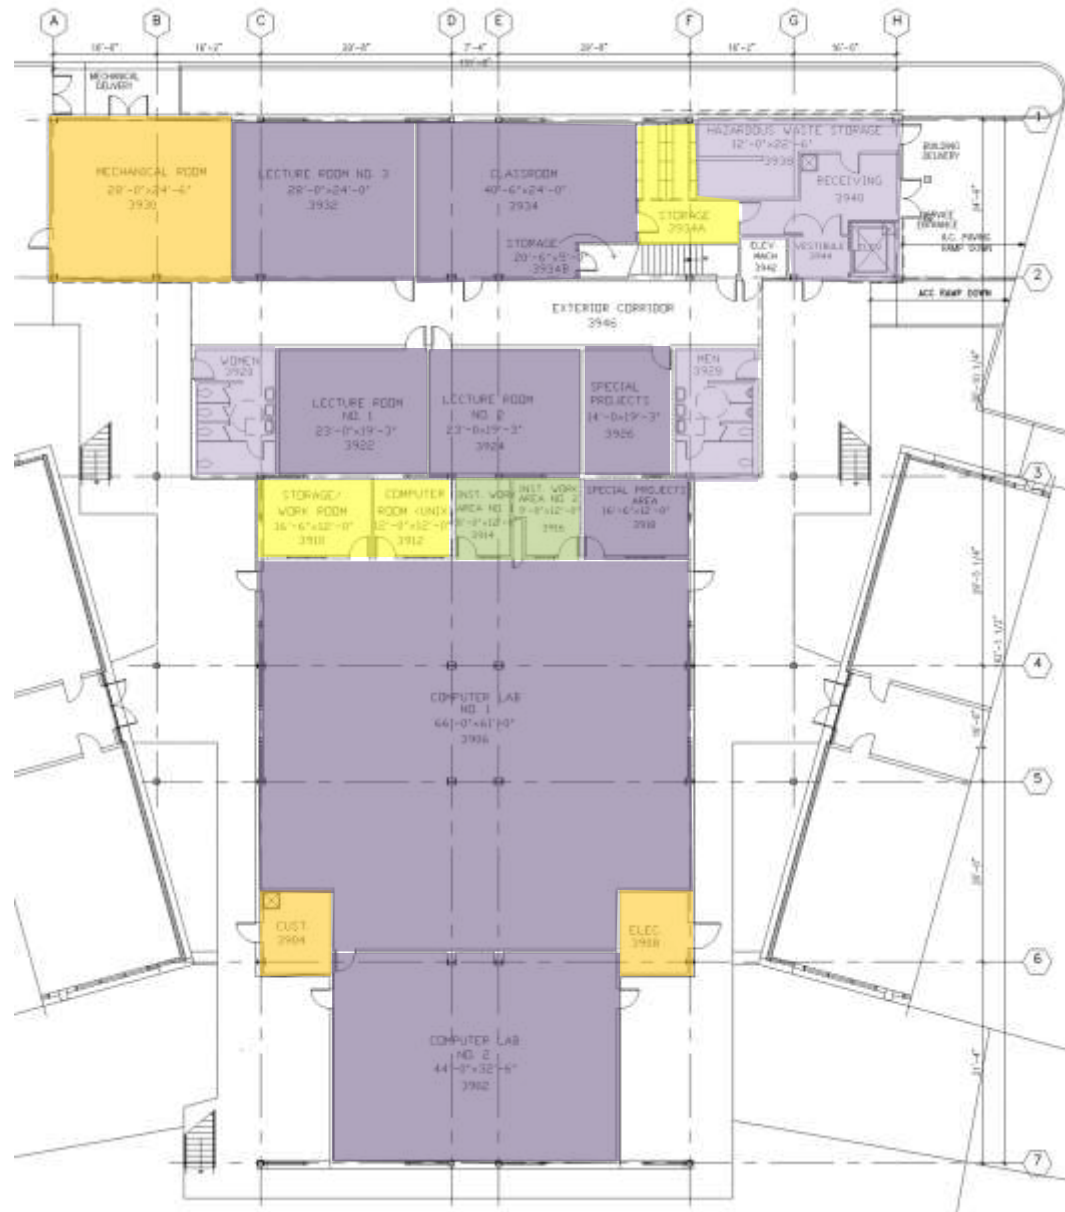

Total SQFT: 13,928

Safe Work Practice Zones

Chabot College – Building 3800
 25555 Hesperian Blvd., Hayward, CA
 FACS #PJ48098
 May 5, 2021

LEGEND

Green = staff personal spaces	Light Purple = common areas
Yellow = staff common areas	Dark Purple = public specialized areas
Orange = staff specialized areas	