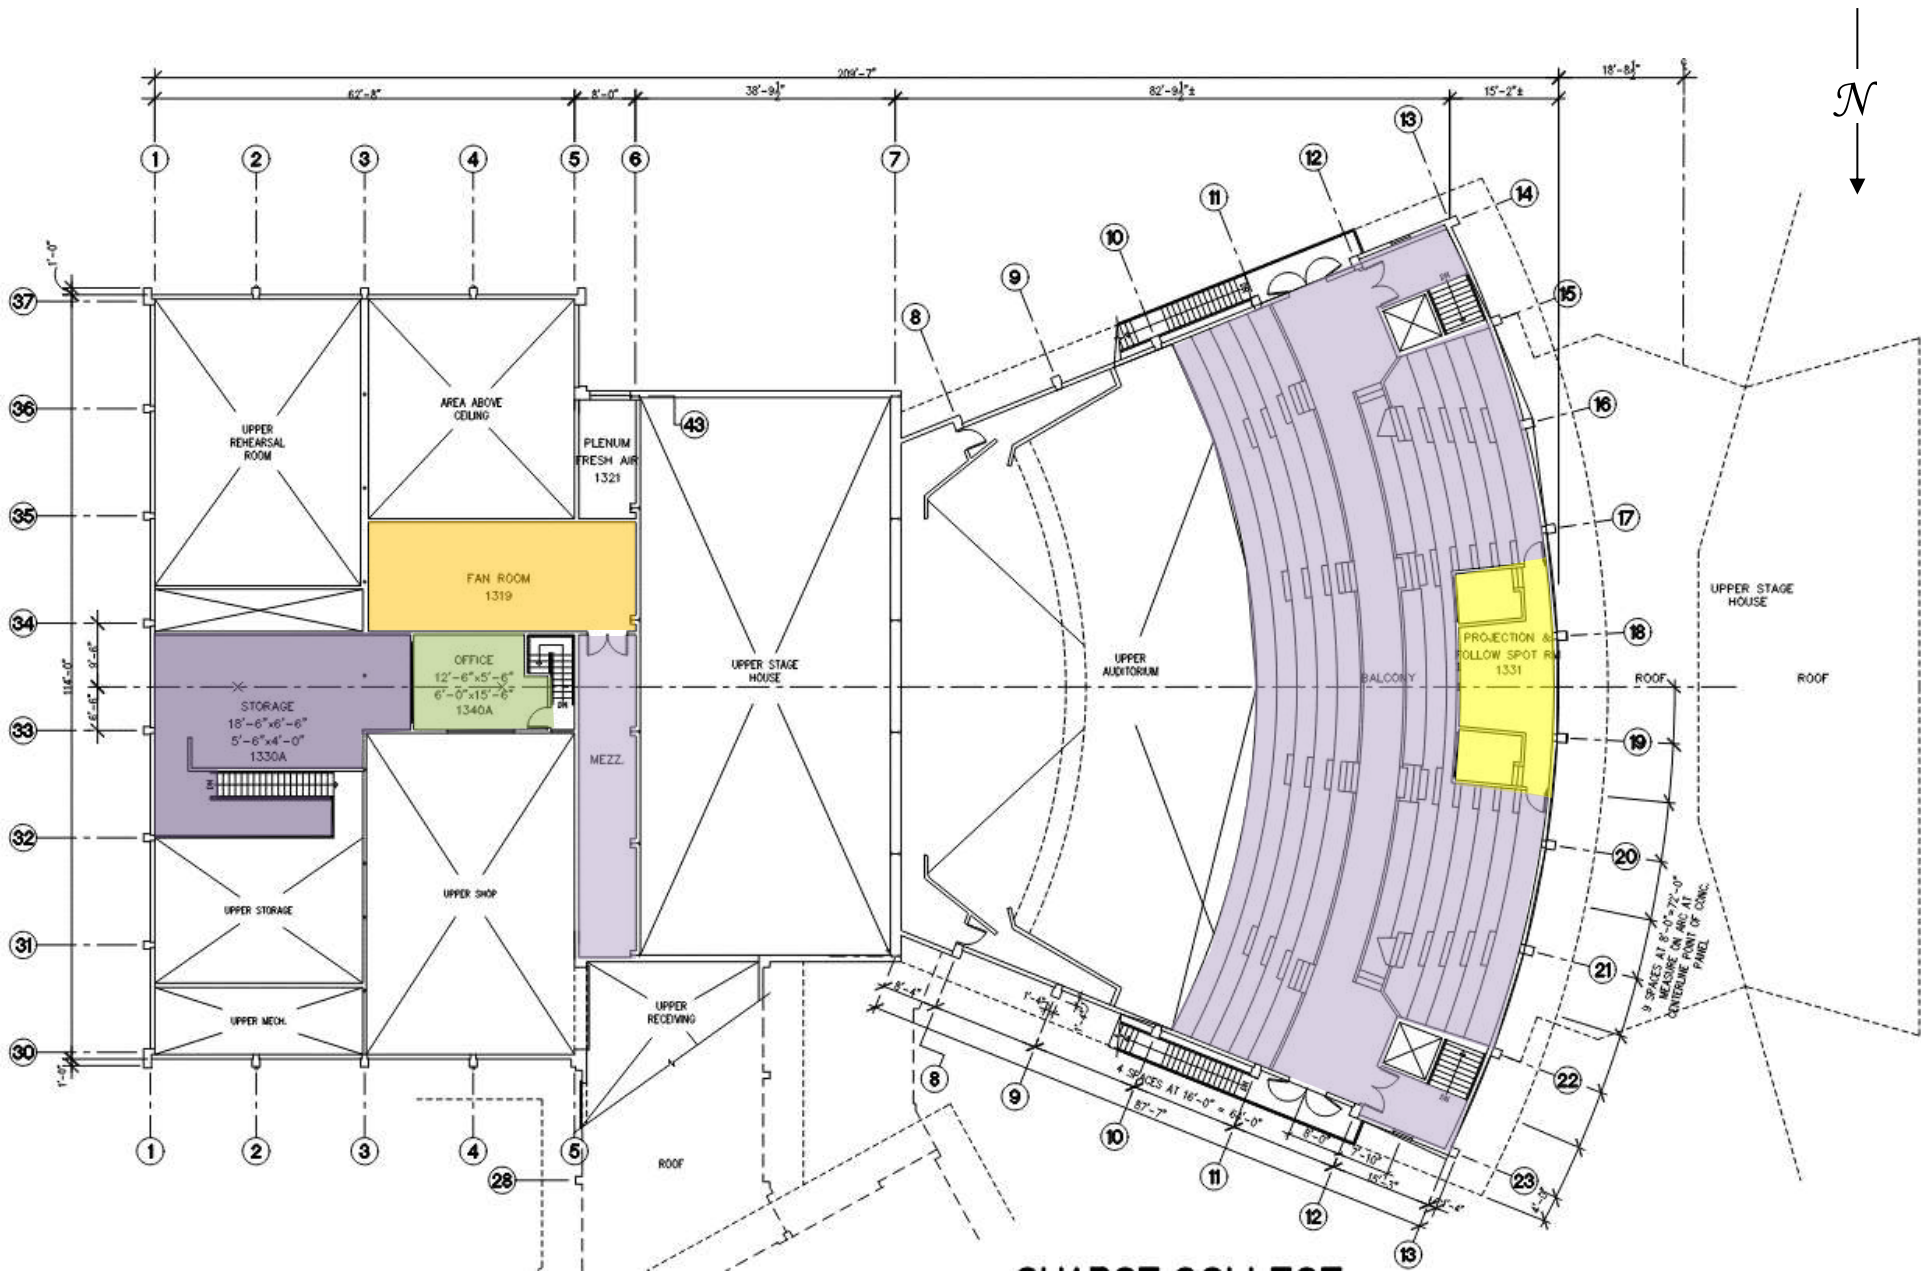

Safe Work Practice Zones

Chabot College – Building 1300 2nd Floor
25555 Hesperian Blvd., Hayward, CA
FACS #PJ48098
May 5, 2021

LEGEND

Green = staff personal spaces	Light Purple = common areas
Yellow = staff common areas	Dark Purple = public specialized areas
Orange = staff specialized areas