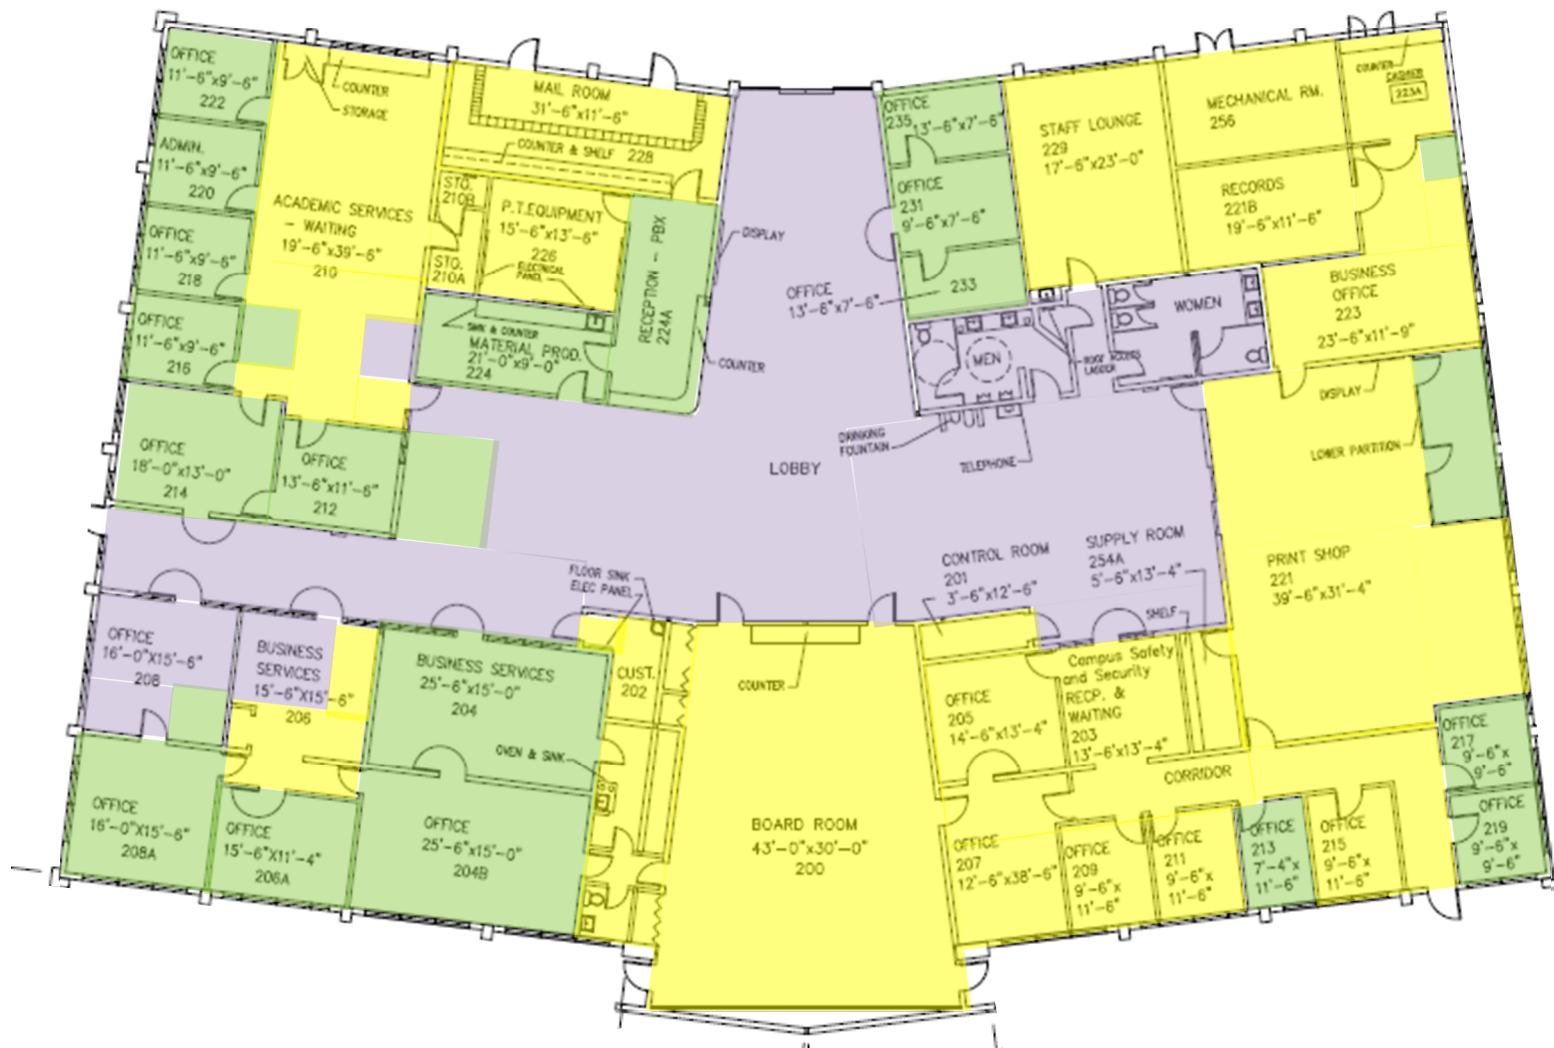

Safe Work Practice Zones

Chabot College – Building 200
25555 Hesperian Blvd., Hayward, CA
FACS #PJ48098
November 16, 2020

LEGEND

Green = staff personal spaces	Light Purple = common areas
Yellow = staff common areas	Dark Purple = public specialized areas
Orange = staff specialized areas