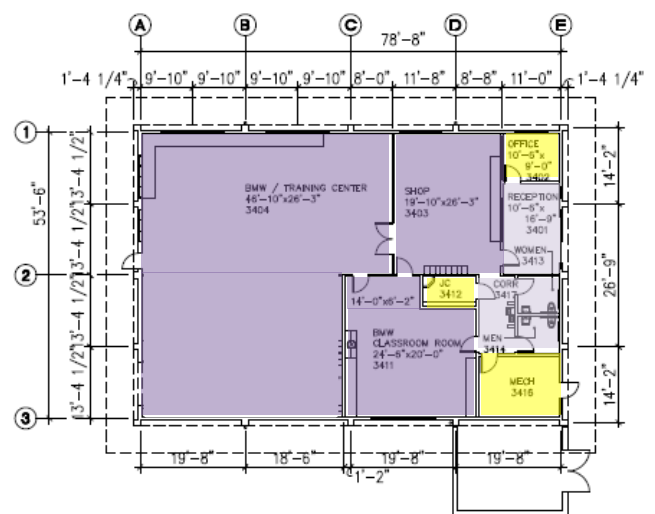

CHABOT COLLEGE
FLOOR PLAN BMW TRAINING CENTER BUILDING 3400
SCALE: 1/8" = 1'-0"
Total BQFT: 4,101

Safe Work Practice Zones

Chabot College – Building 3400
25555 Hesperian Blvd., Hayward, CA
FACS #PJ48098
September 16, 2020

LEGEND

Green = staff personal spaces	Light Purple = common areas
Yellow = staff common areas	Dark Purple = public specialized areas
Orange = staff specialized areas