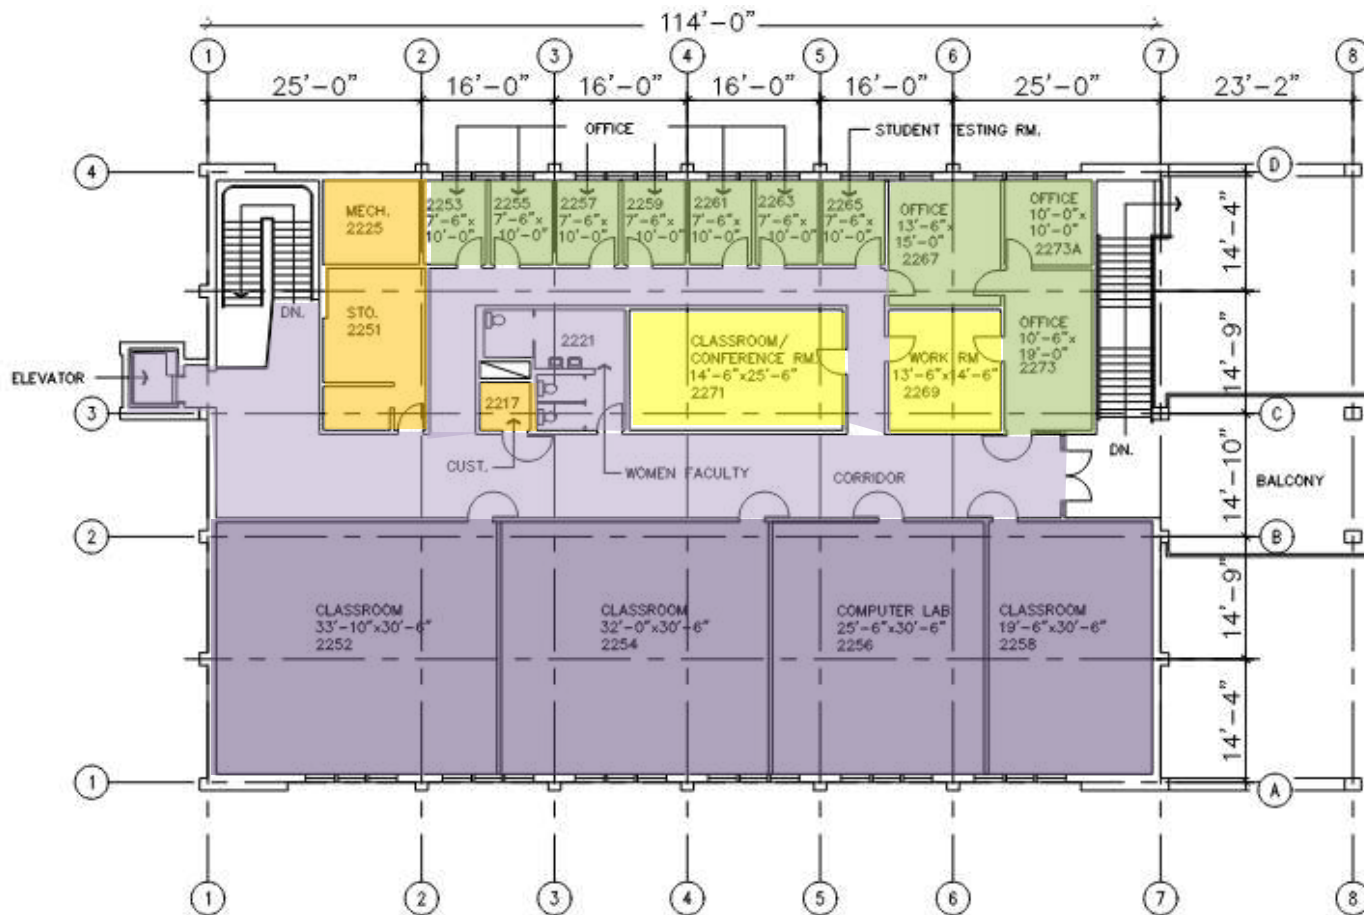

CHABOT COLLEGE
2ND FLOOR PLAN HEALTH SCIENCES BUILDING 2200

Total SQFT: 8,379

Safe Work Practice Zones

Chabot College – Building 2200 2nd Floor
25555 Hesperian Blvd., Hayward, CA
FACS #PJ48098
5/6/2021

LEGEND

Green = staff personal spaces	Light Purple = common areas
Yellow = staff common areas	Dark Purple = public specialized areas
Orange = staff specialized areas