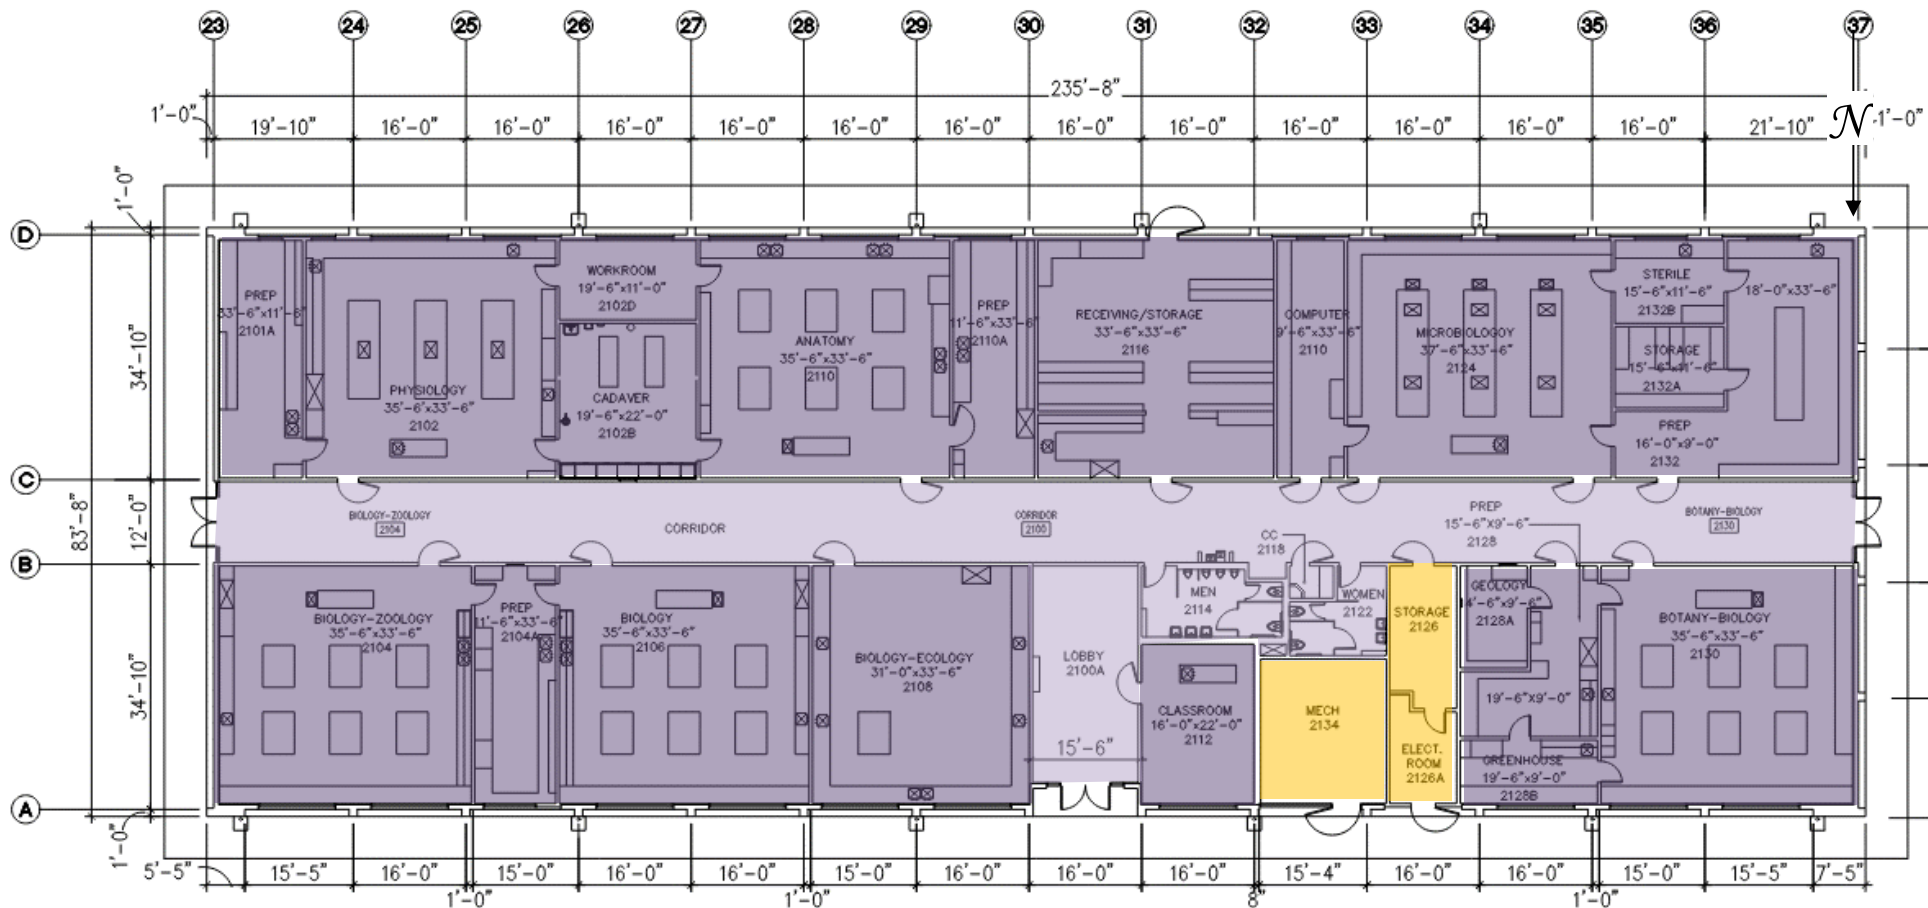

Safe Work Practice Zones

Chabot College – Building 2100
25555 Hesperian Blvd., Hayward, CA
FACS #PJ48098
April 5, 2021

LEGEND

Green = staff personal spaces	Light Purple = common areas
Yellow = staff common areas	Dark Purple = public specialized areas
Orange = staff specialized areas