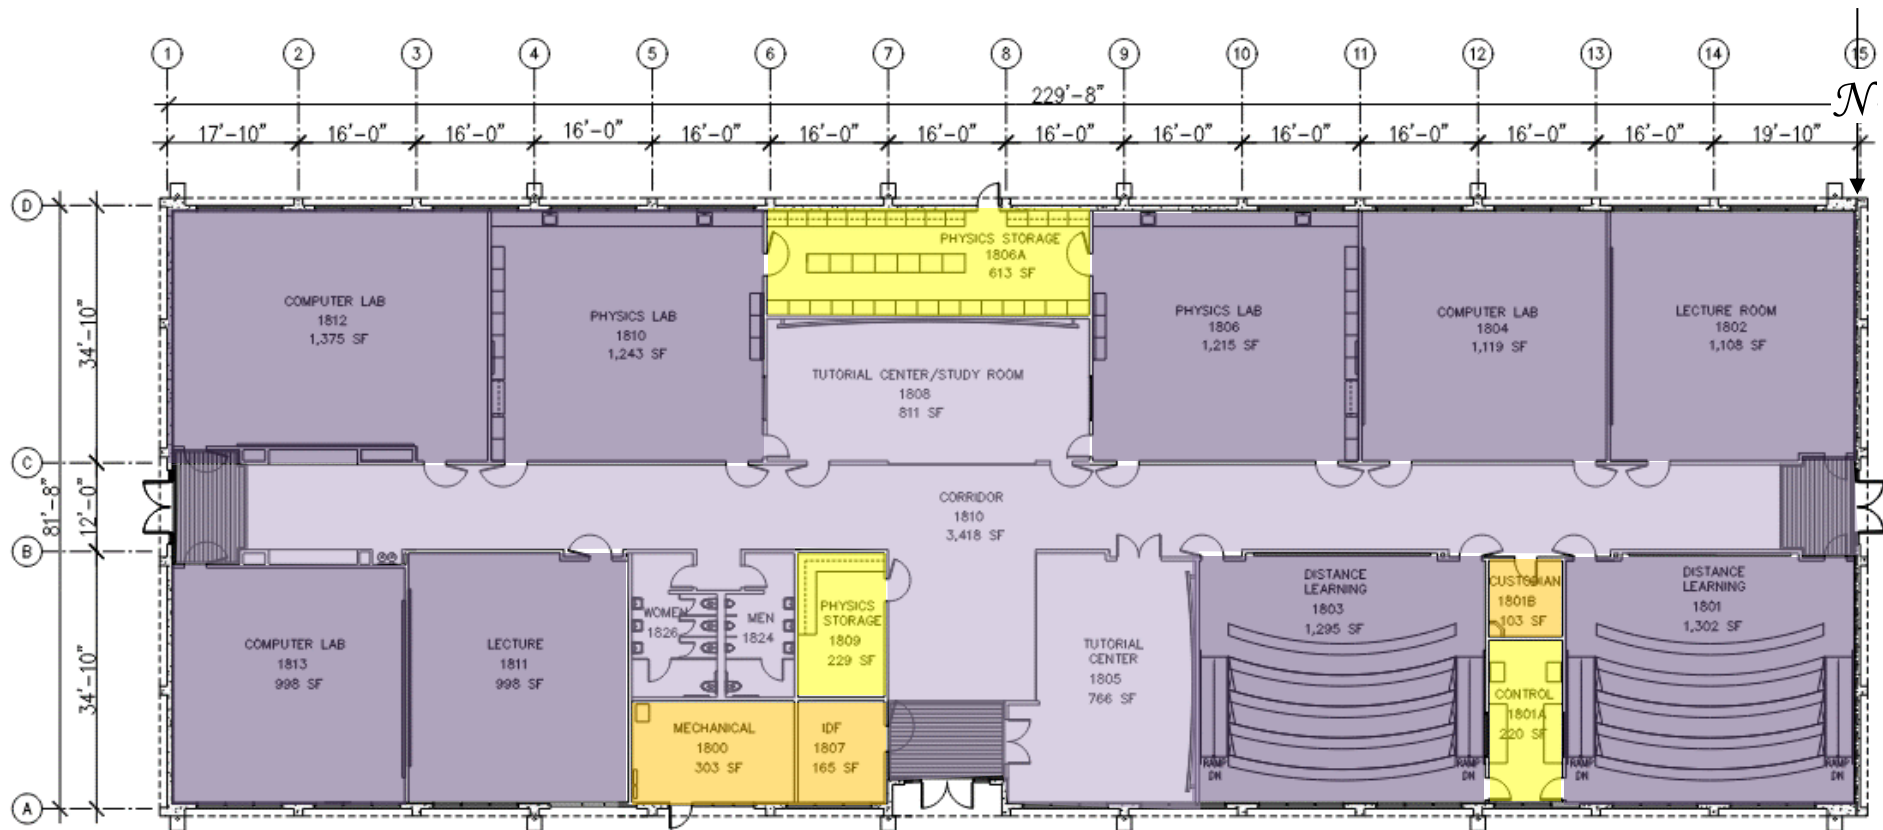

Safe Work Practice Zones

Chabot College – Building 1700 1st Floor
 25555 Hesperian Blvd., Hayward, CA
 FACS #PJ48098
 April 5, 2021

LEGEND

Green = staff personal spaces	Light Purple = common areas
Yellow = staff common areas	Dark Purple = public specialized areas
Orange = staff specialized areas	