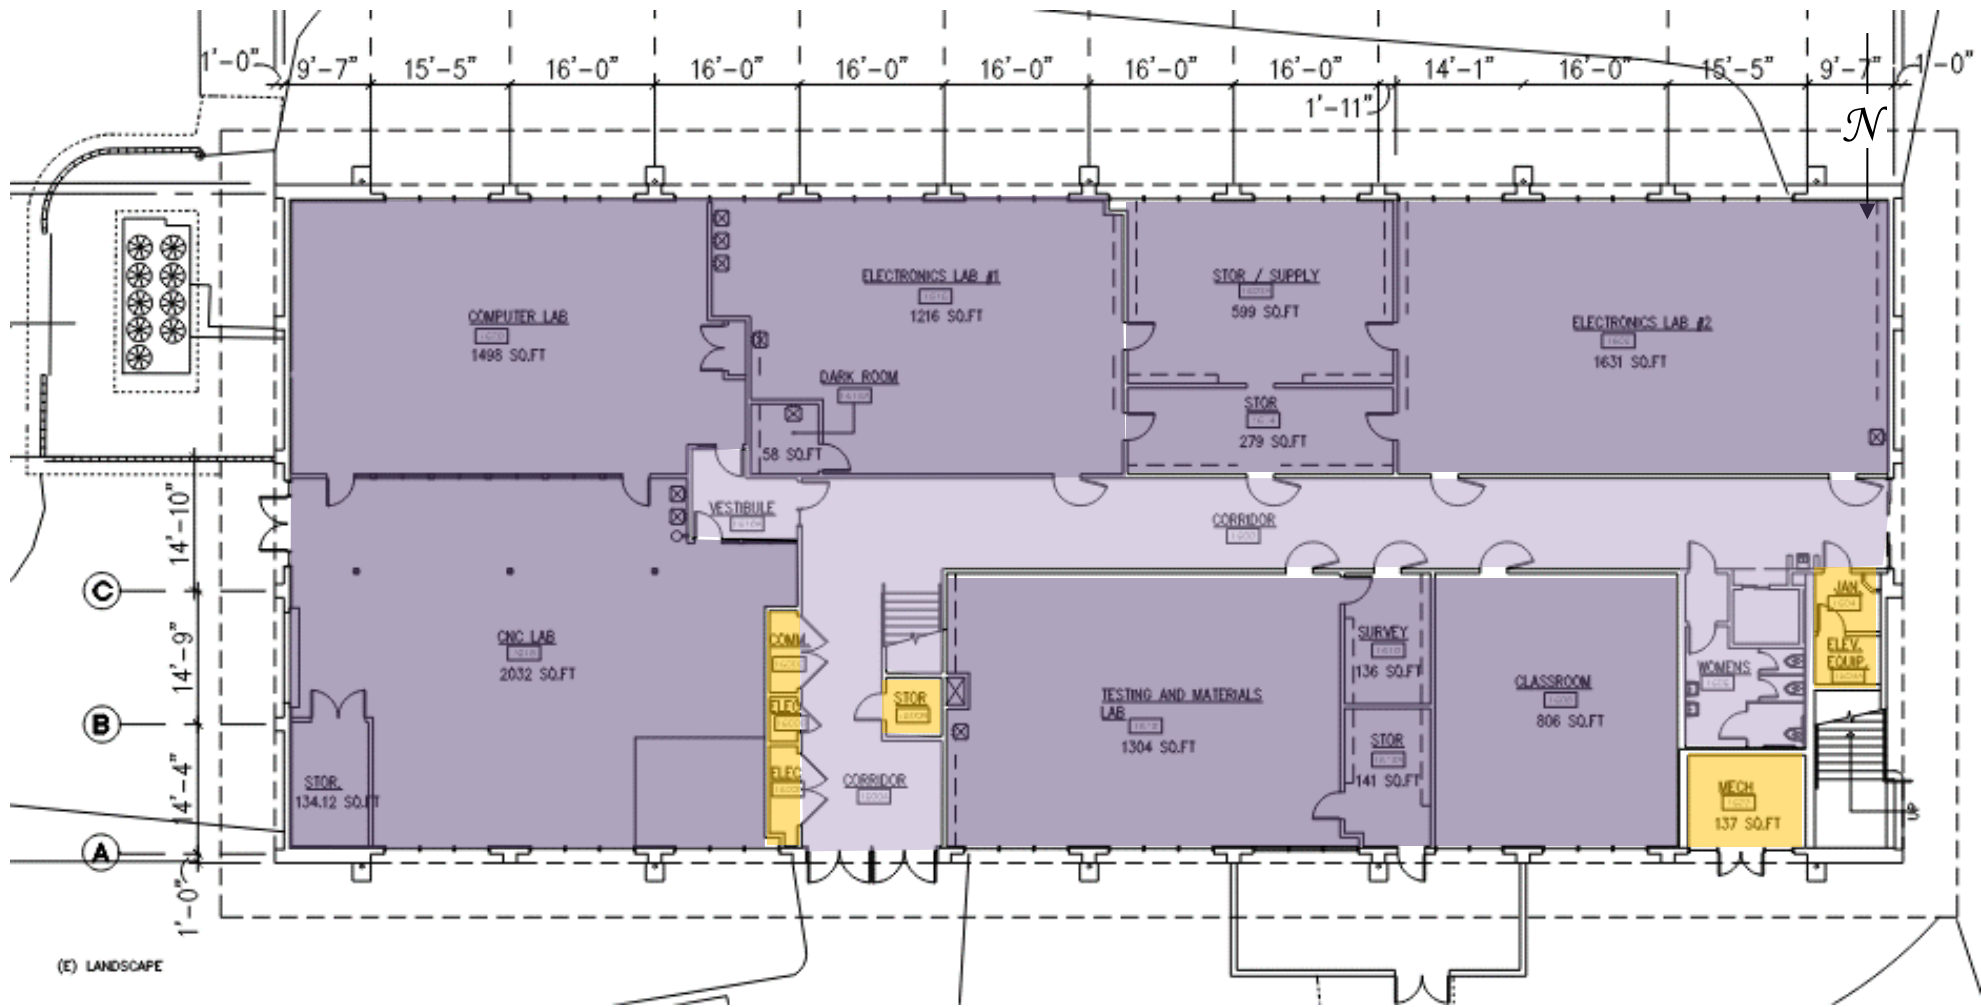

Safe Work Practice Zones

Chabot College – Building 1600 1st Floor
25555 Hesperian Blvd., Hayward, CA
FACS #PJ48098
April 5, 2021

LEGEND

Green = staff personal spaces	Light Purple = common areas
Yellow = staff common areas	Dark Purple = public specialized areas
Orange = staff specialized areas