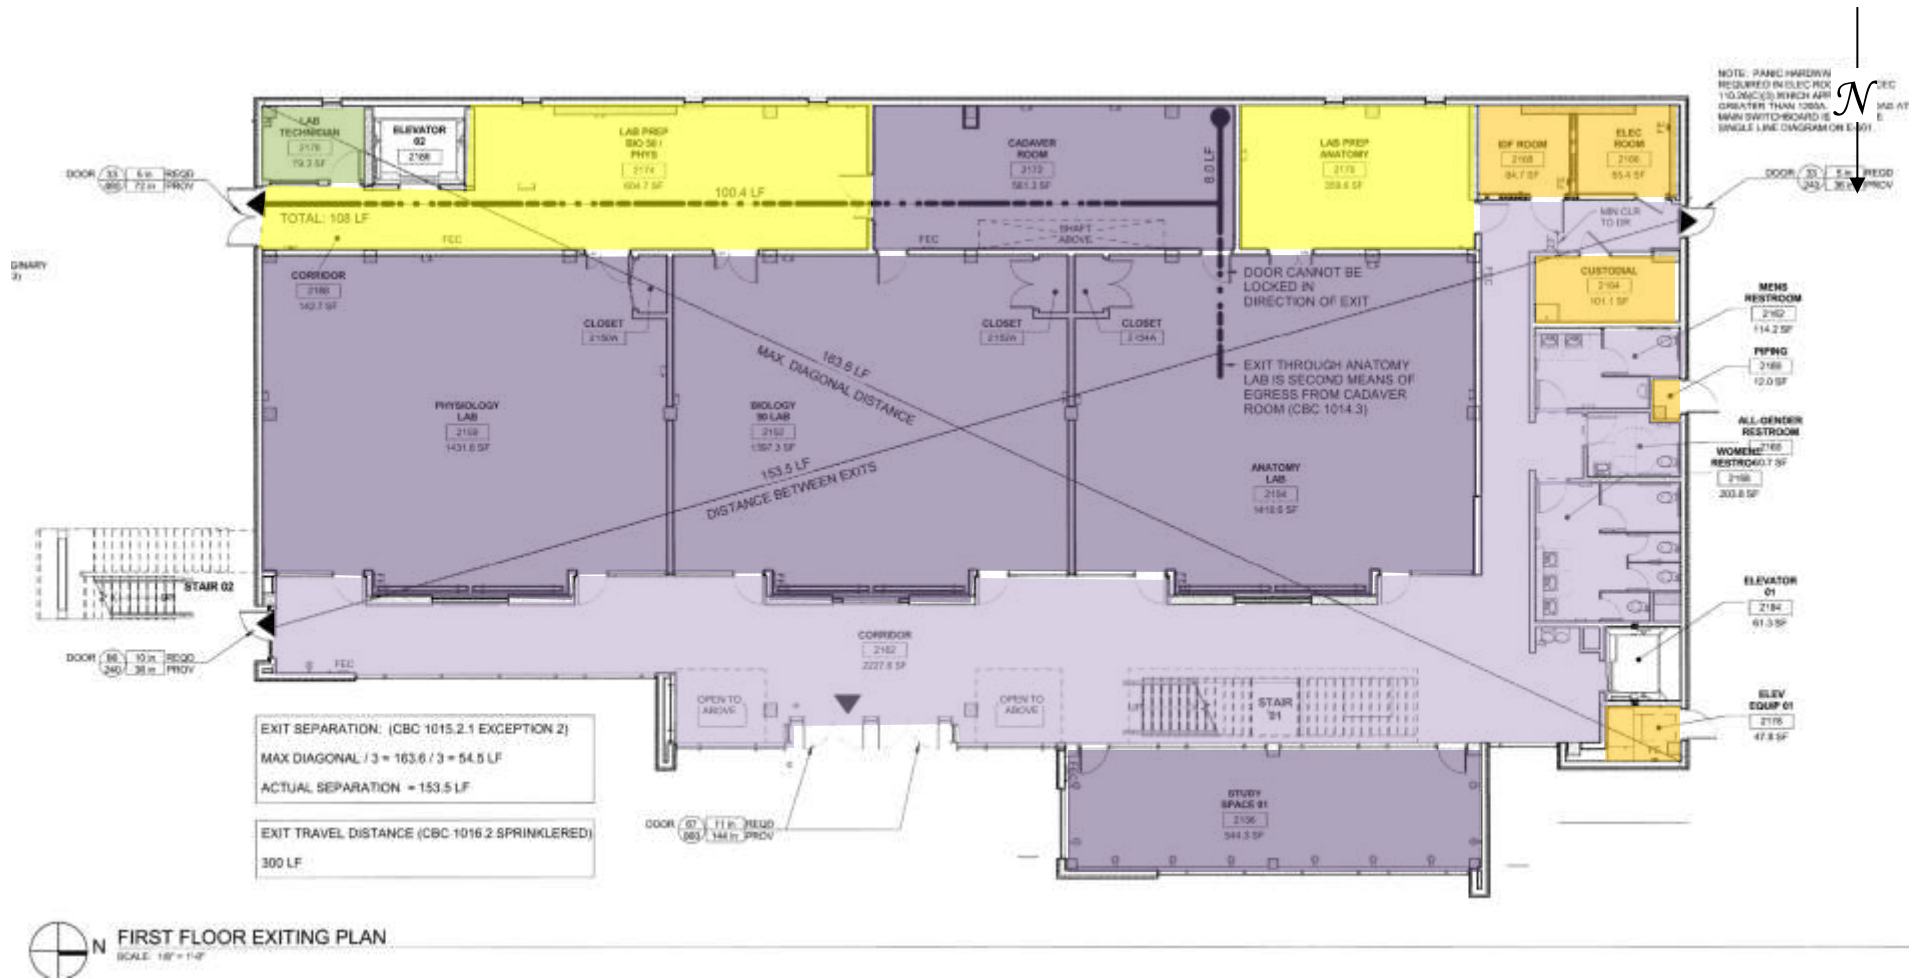

Safe Work Practice Zones

Chabot College – Building 3200 1st Floor
25555 Hesperian Blvd., Hayward, CA
FACS #PJ48098
May 11, 2021

LEGEND

Green = staff personal spaces	Light Purple = common areas
Yellow = staff common areas	Dark Purple = public specialized areas
Orange = staff specialized areas