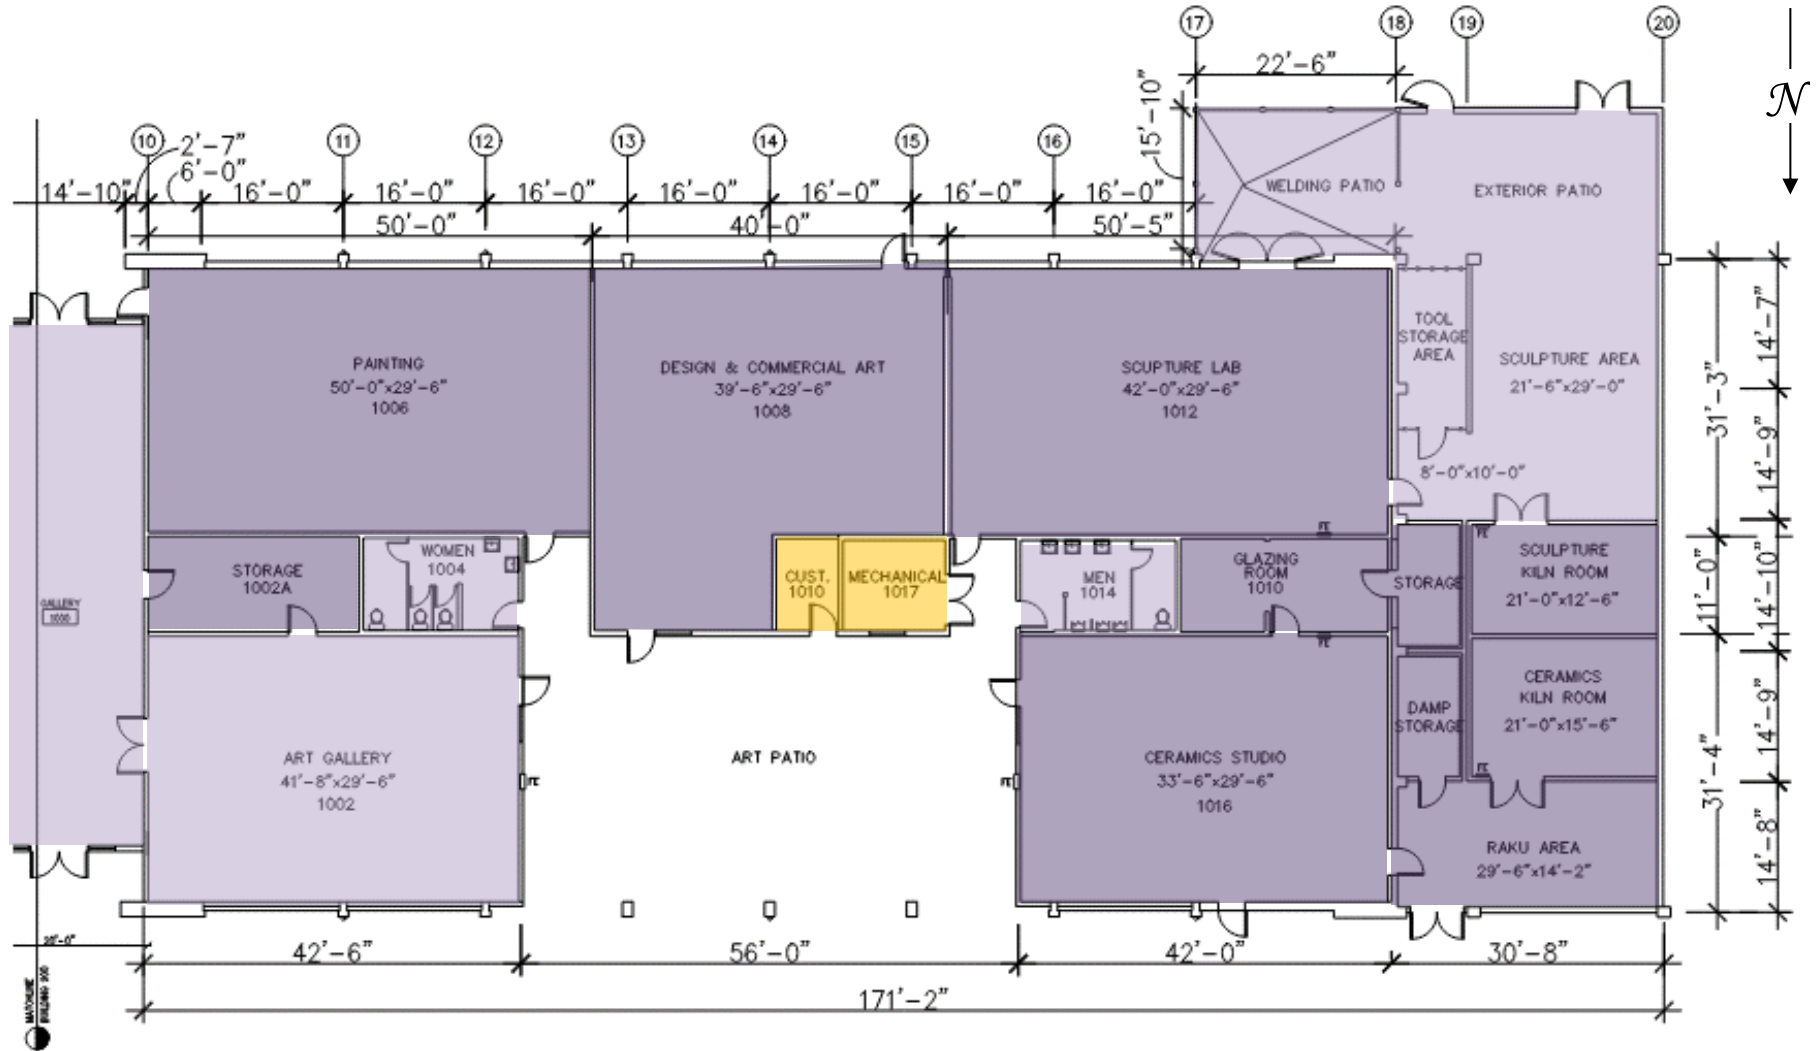

Safe Work Practice Zones

Chabot College – Building 1000
25555 Hesperian Blvd., Hayward, CA
FACS #PJ48098
April 5, 2021

LEGEND

Green = staff personal spaces	Light Purple = common areas
Yellow = staff common areas	Dark Purple = public specialized areas
Orange = staff specialized areas