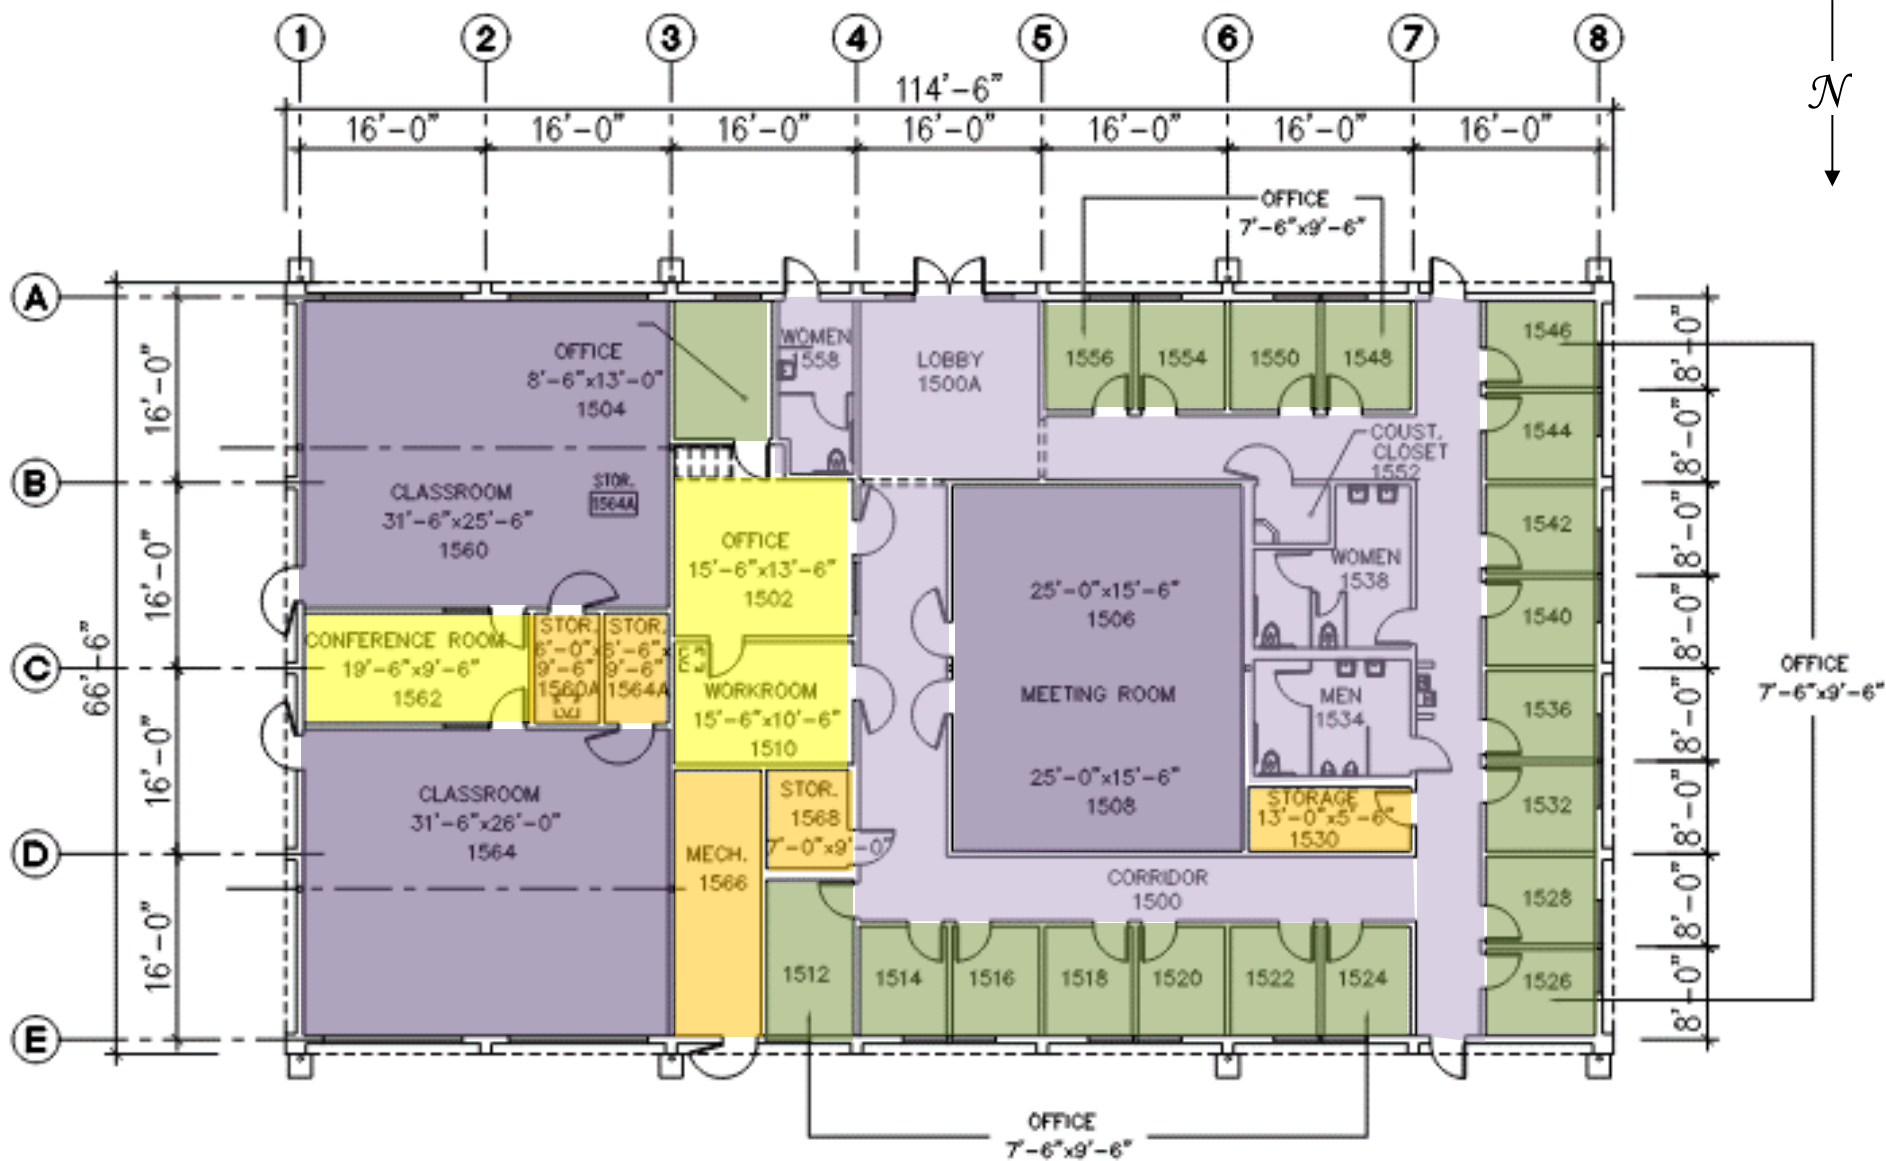

Safe Work Practice Zones

Chabot College – Building 1300 1st Floor
25555 Hesperian Blvd., Hayward, CA
FACS #PJ48098
April 5, 2021

LEGEND

Green = staff personal spaces	Light Purple = common areas
Yellow = staff common areas	Dark Purple = public specialized areas
Orange = staff specialized areas