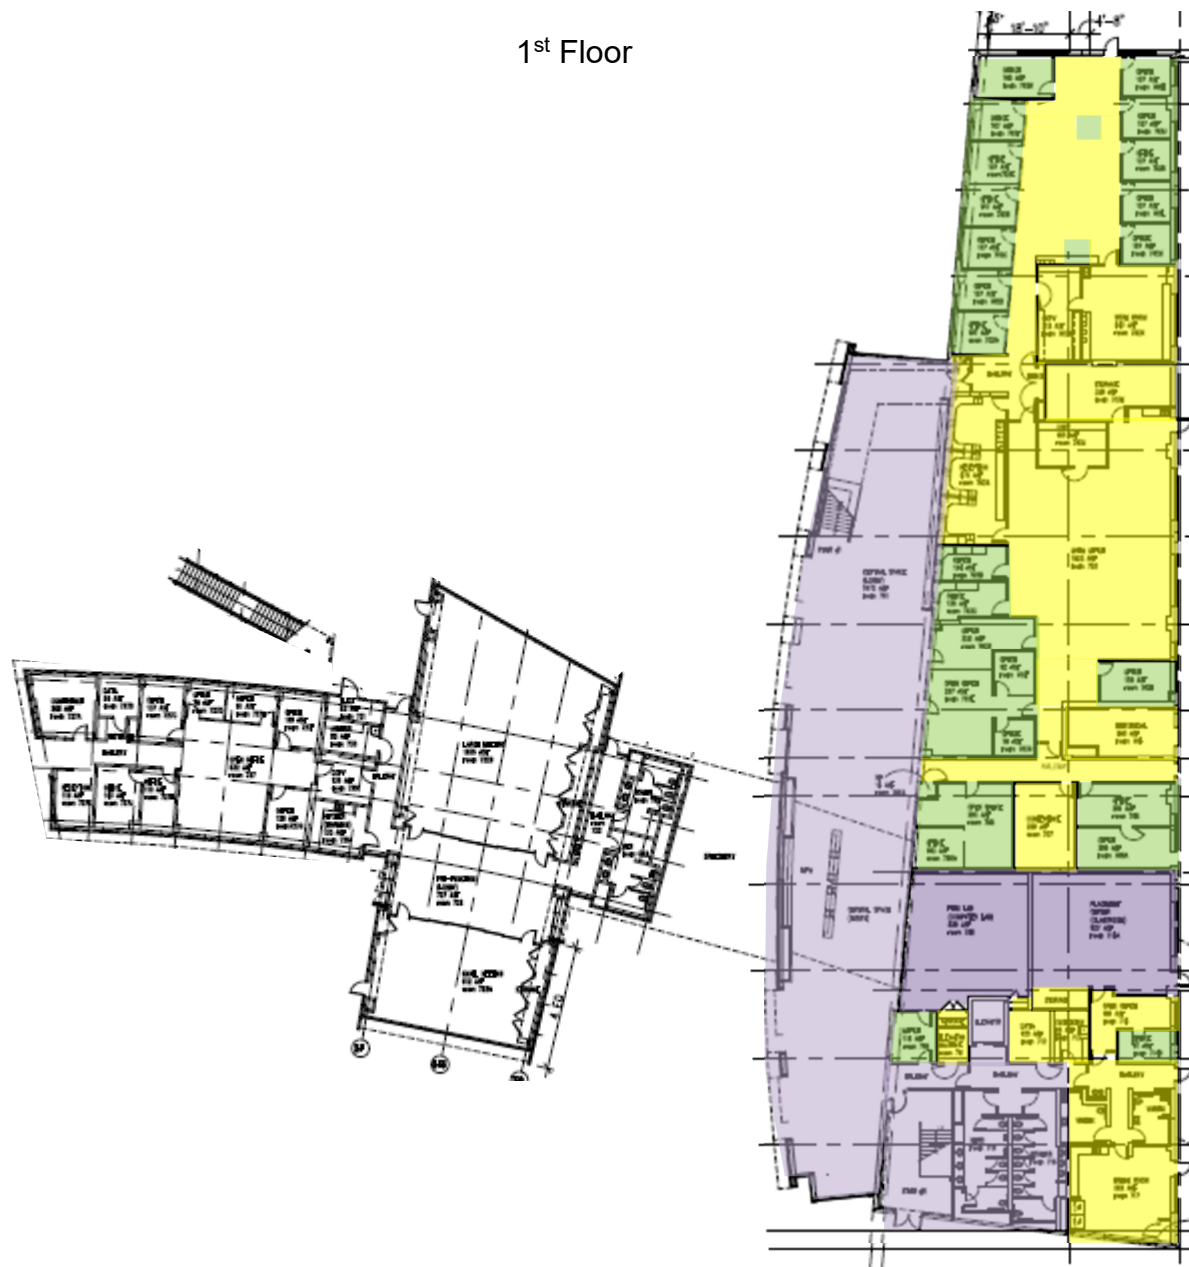

1st Floor

Safe Work Practice Zones

Chabot College – Building 700
25555 Hesperian Blvd., Hayward, CA
FACS #PJ48098
November 16, 2020

LEGEND

Green = staff personal spaces	Light Purple = common areas
Yellow = staff common areas	Dark Purple = public specialized areas
Orange = staff specialized areas