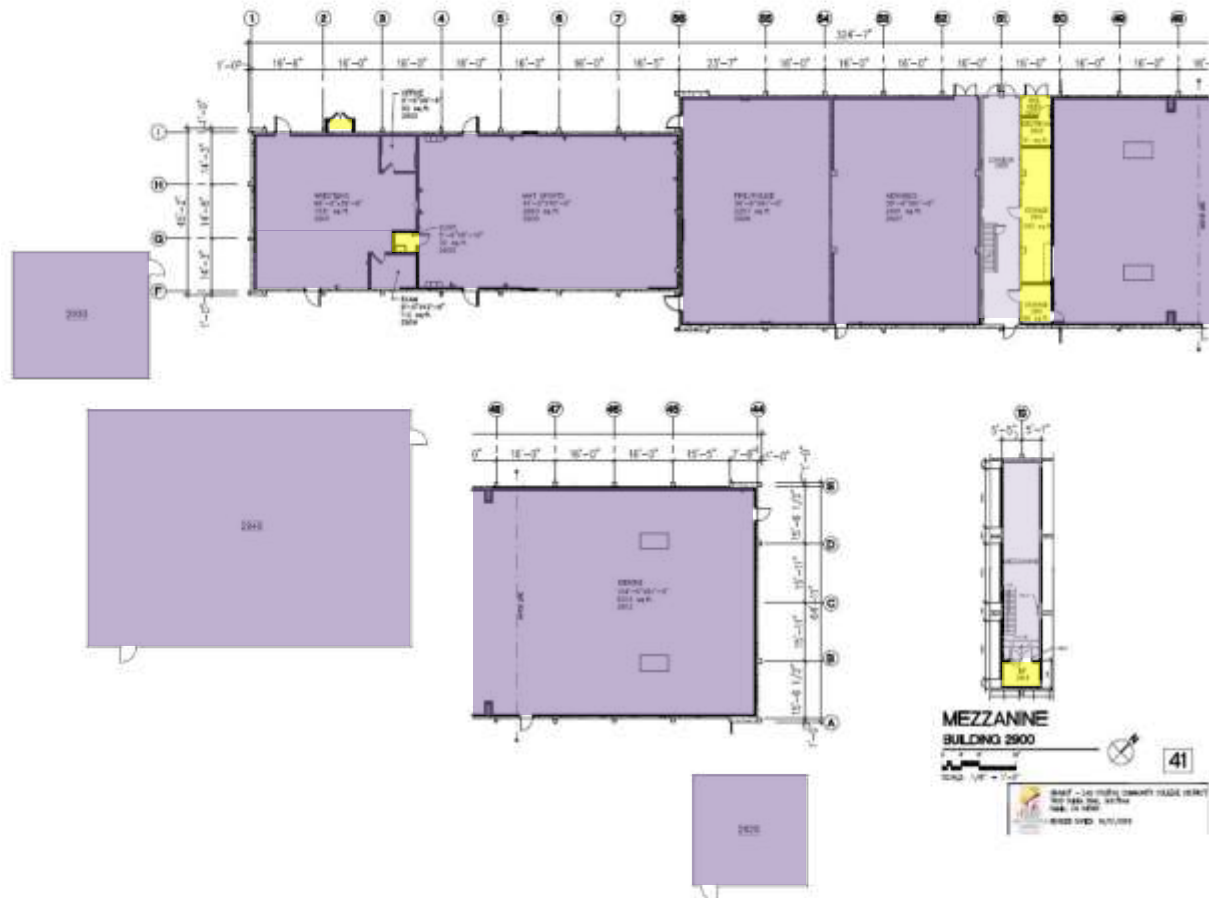

Total SQFT: 18,093

Safe Work Practice Zones

Chabot College – Building 1300 1st Floor
25555 Hesperian Blvd., Hayward, CA
FACS #PJ48098
May 5, 2021

LEGEND

Green = staff personal spaces	Light Purple = common areas
Yellow = staff common areas	Dark Purple = public specialized areas
Orange = staff specialized areas	