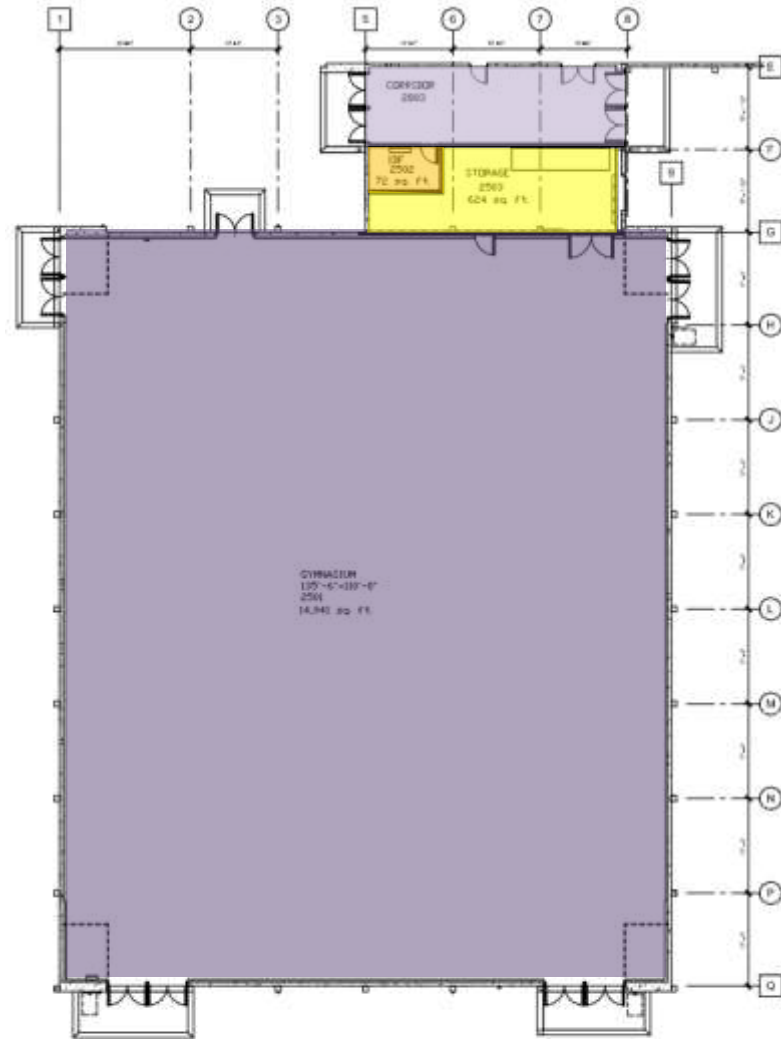

CHABOT COLLEGE DISABLED STUDENT CENTER BUILDING 2400

Total SQFT: 5,408

Safe Work Practice Zones

Chabot College – Building 2400
25555 Hesperian Blvd., Hayward, CA
FACS #PJ48098
May 5, 2021

LEGEND

Green = staff personal spaces	Light Purple = common areas
Yellow = staff common areas	Dark Purple = public specialized areas
Orange = staff specialized areas	