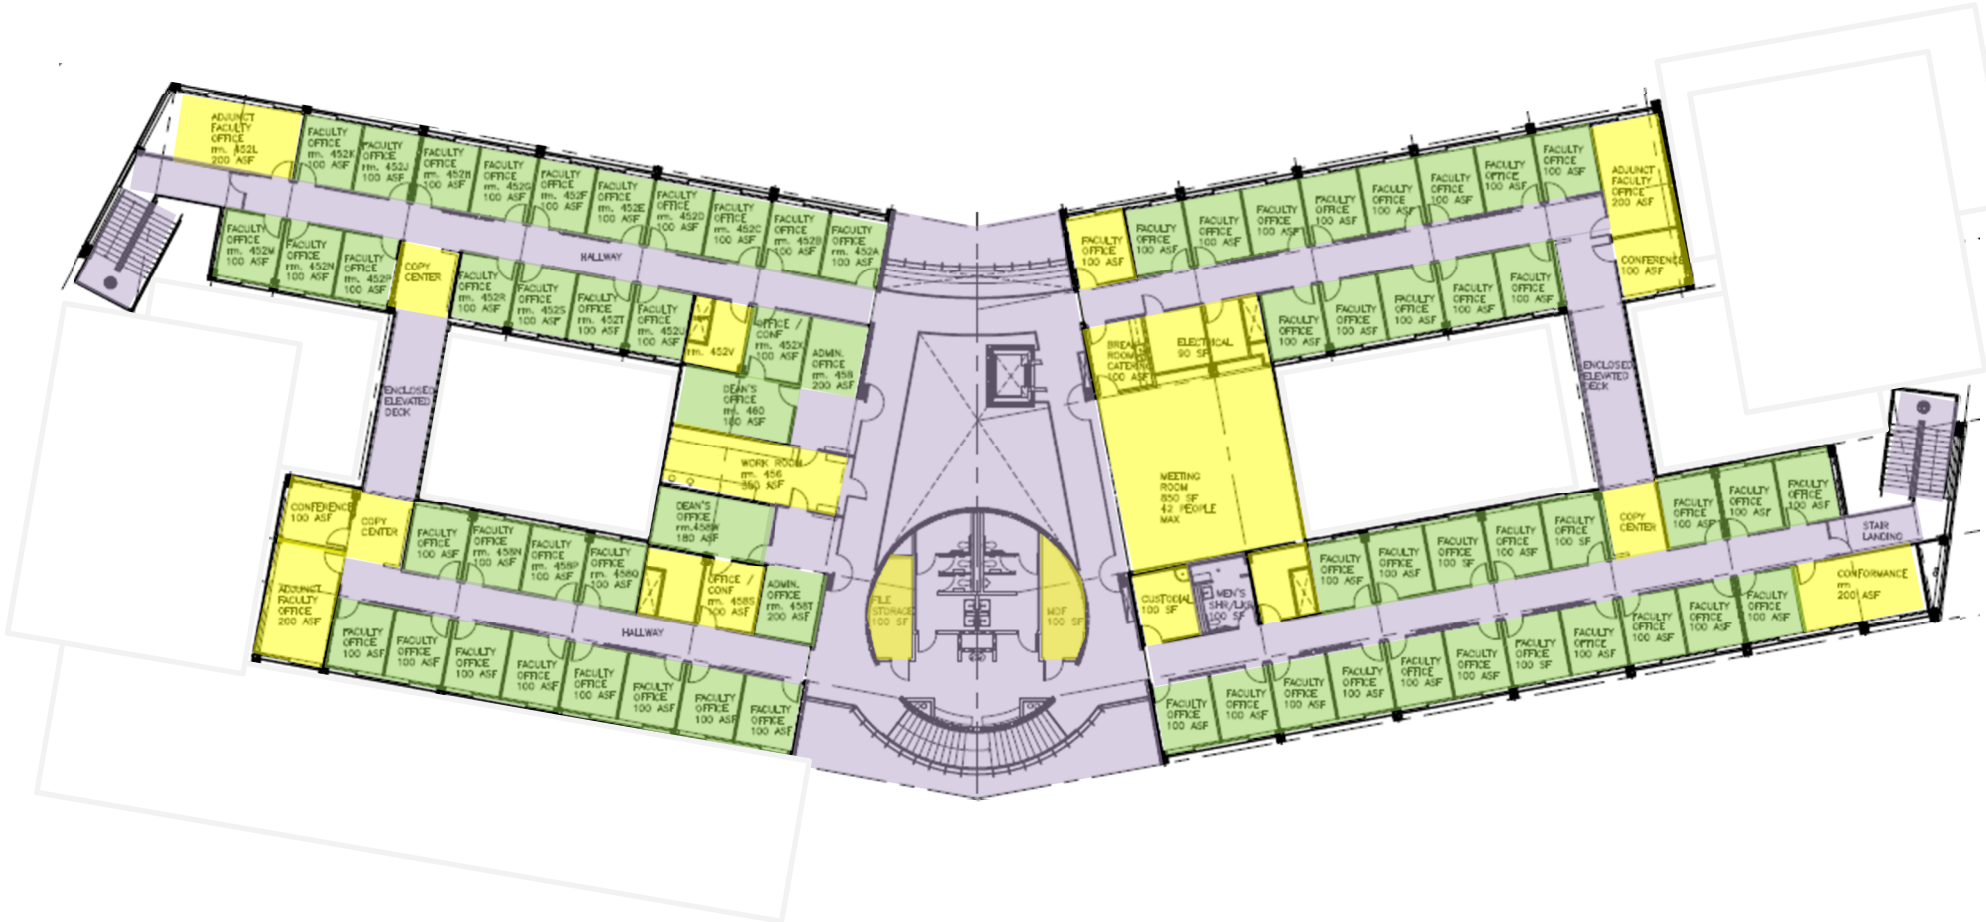

2nd Floor

Safe Work Practice Zones

Chabot College – Building 400
25555 Hesperian Blvd., Hayward, CA
FACS #PJ48098
November 16, 2020

LEGEND

Green = staff personal spaces	Light Purple = common areas
Yellow = staff common areas	Dark Purple = public specialized areas
Orange = staff specialized areas