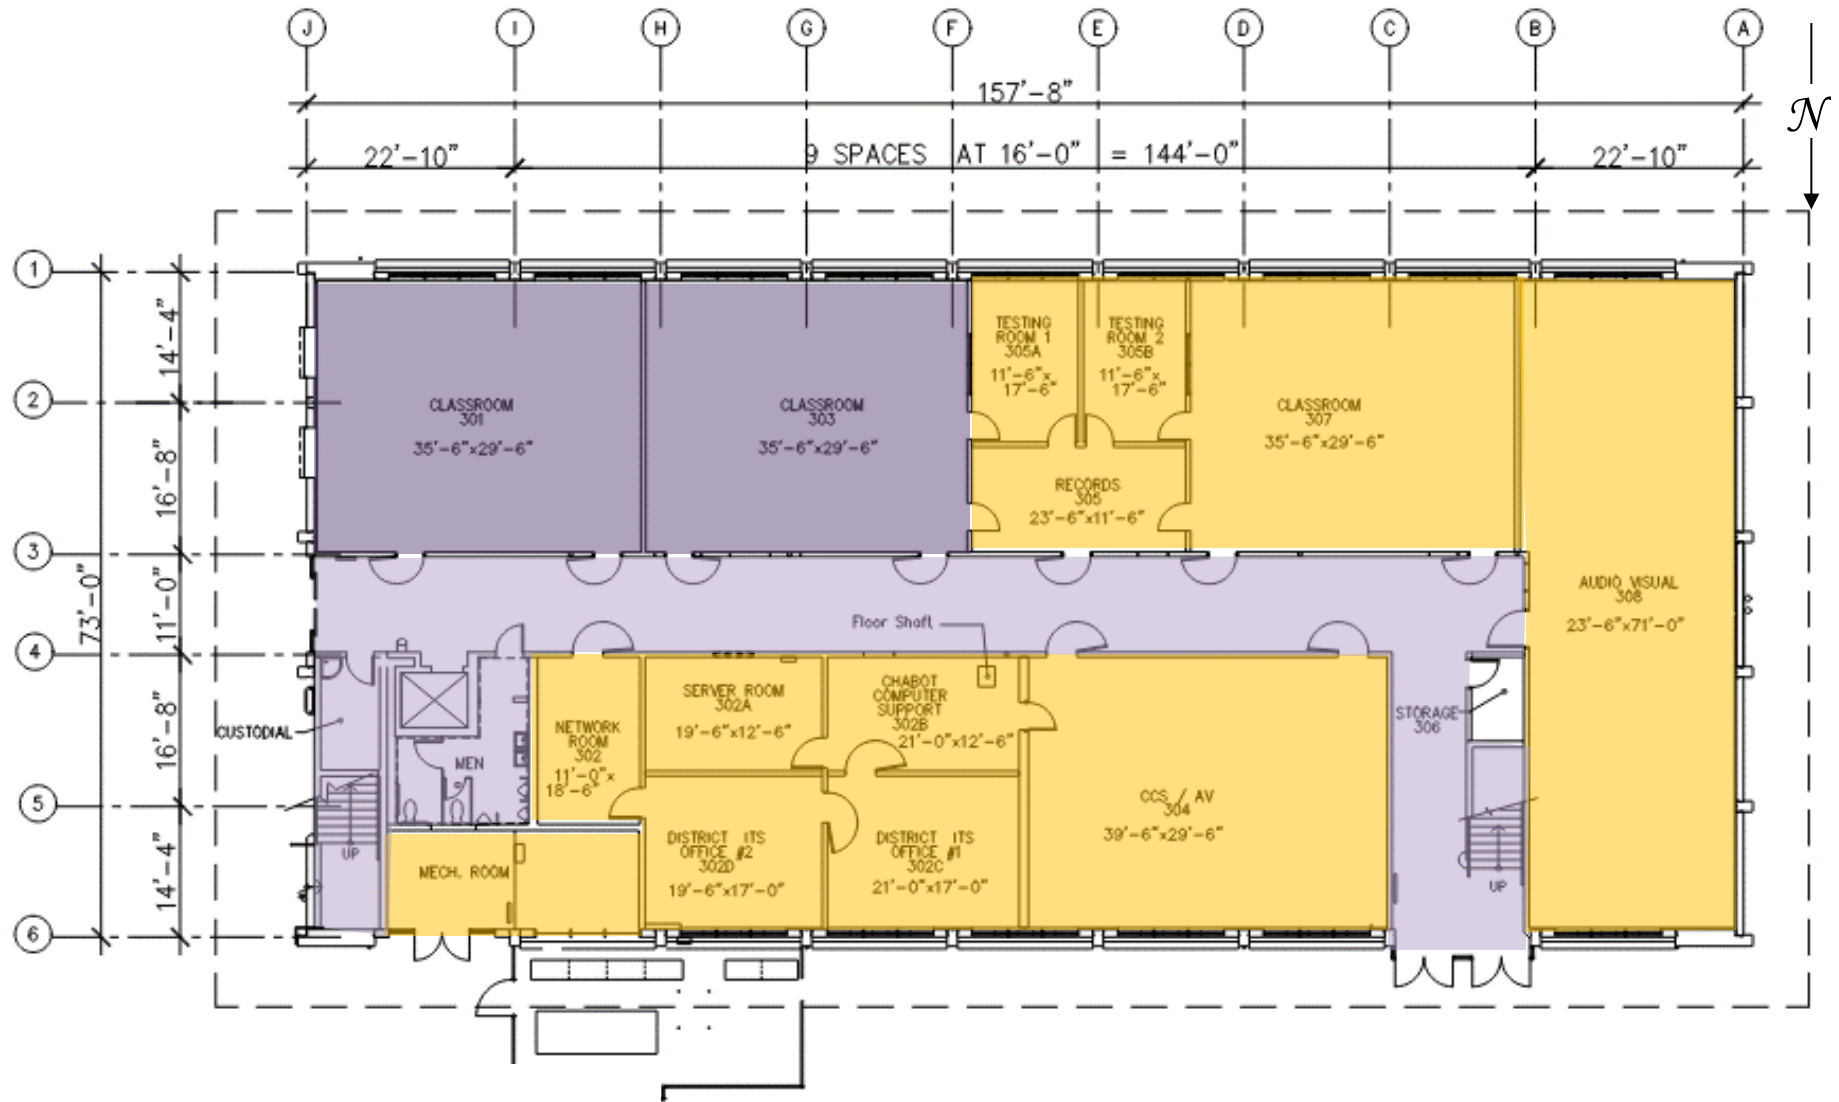

Safe Work Practice Zones

Chabot College – Building 300 1st Floor
25555 Hesperian Blvd., Hayward, CA
FACS #PJ48098
April 5, 2021

LEGEND

Green = staff personal spaces	Light Purple = common areas
Yellow = staff common areas	Dark Purple = public specialized areas
Orange = staff specialized areas