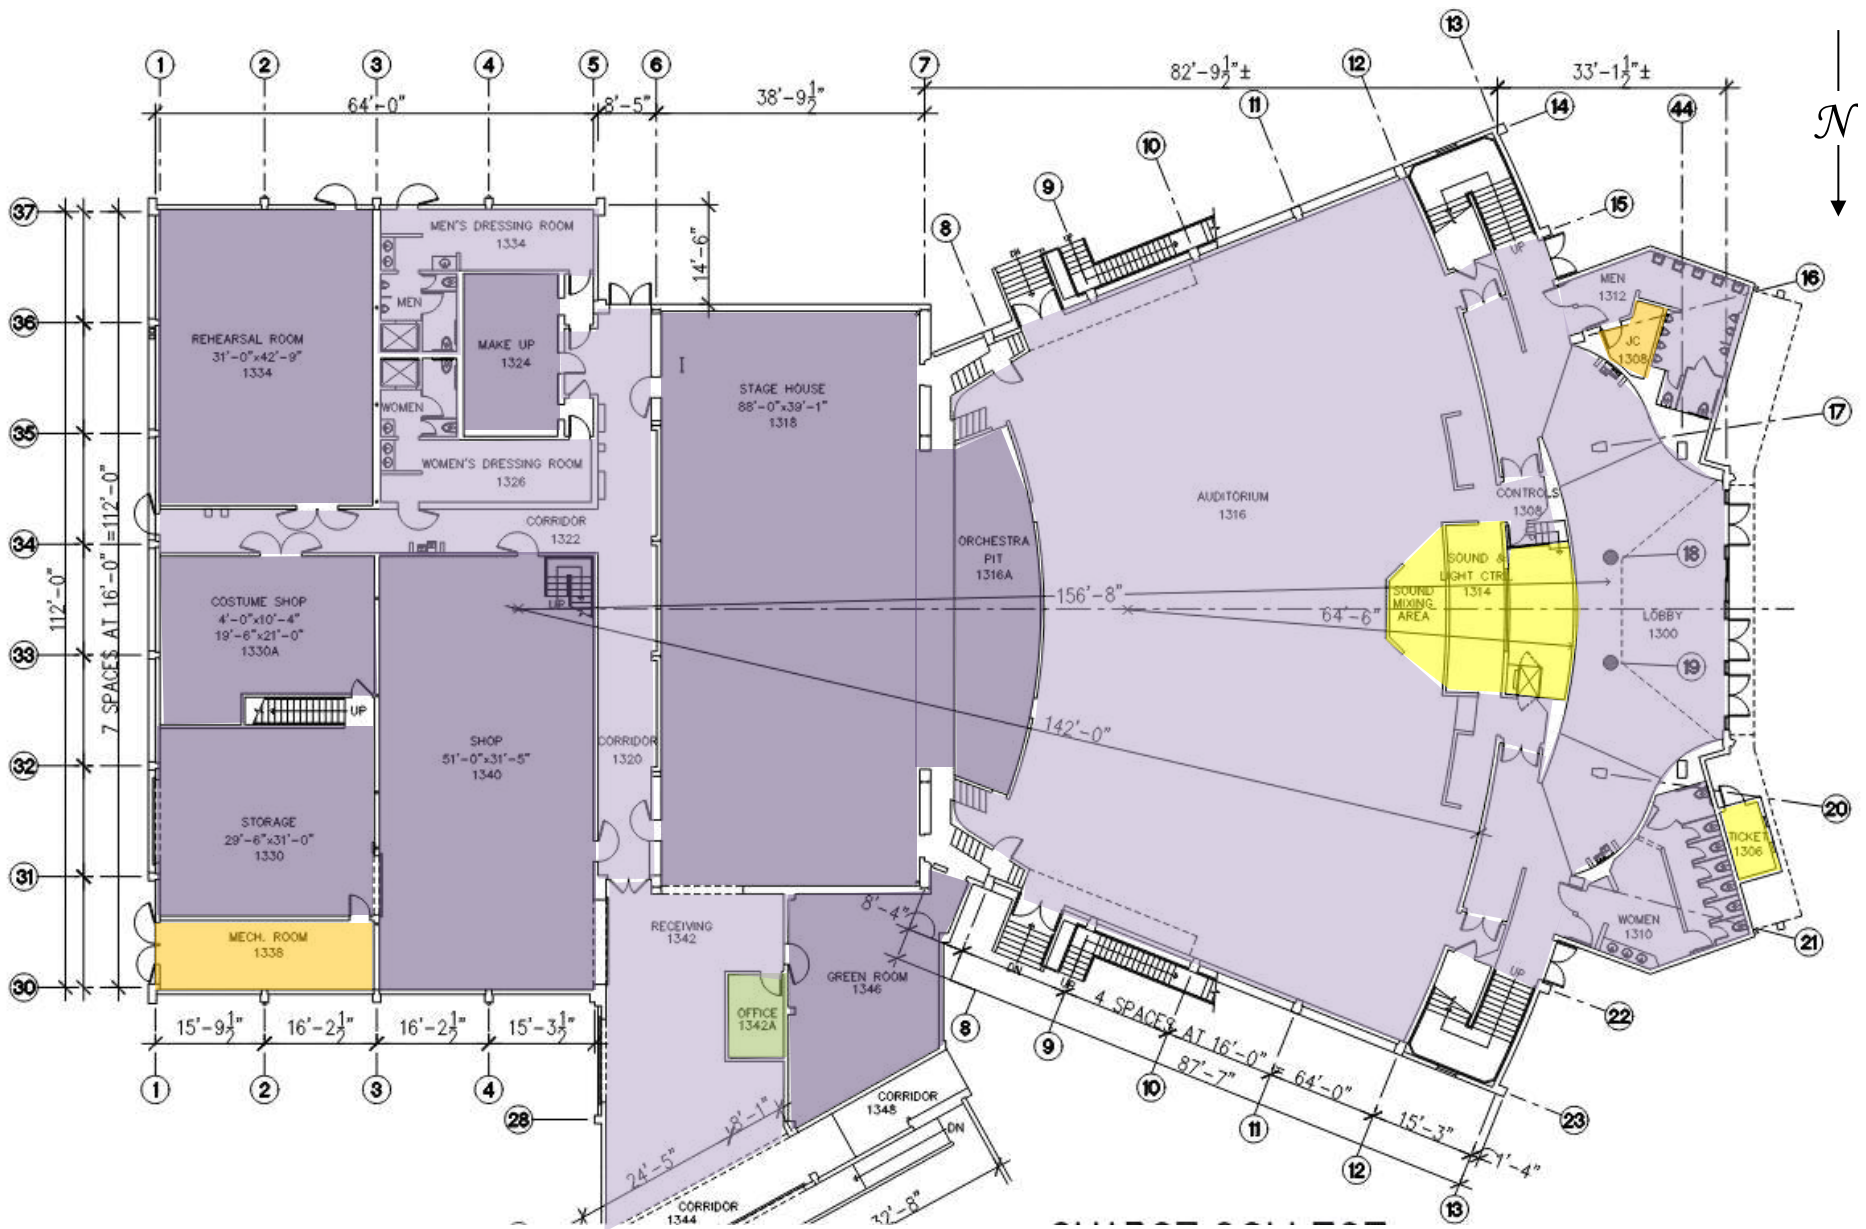

Safe Work Practice Zones

Chabot College – Building 1300 1st Floor
25555 Hesperian Blvd., Hayward, CA
FACS #PJ48098
May 5, 2021

LEGEND

Green = staff personal spaces	Light Purple = common areas
Yellow = staff common areas	Dark Purple = public specialized areas
Orange = staff specialized areas