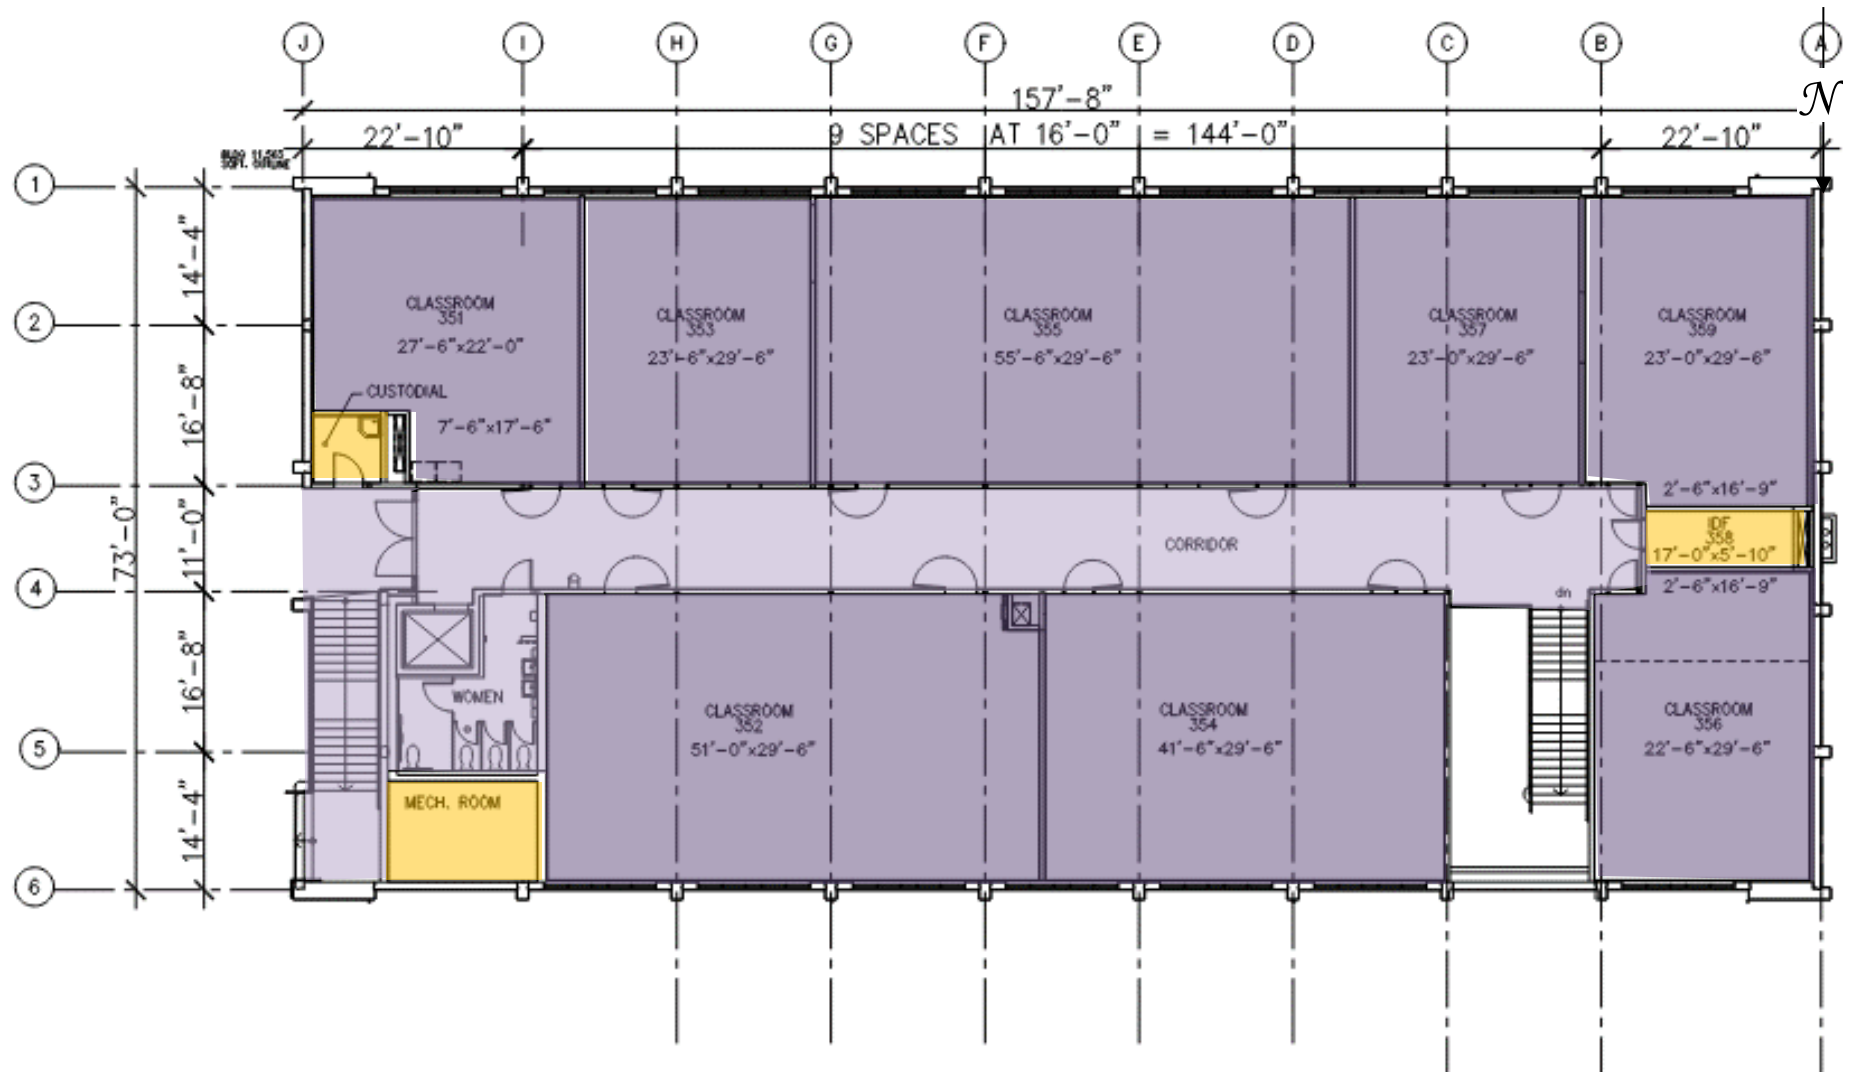

Safe Work Practice Zones

Chabot College – Building TBD
25555 Hesperian Blvd., Hayward, CA
FACS #PJ48098
April 5, 2021

LEGEND

Green = staff personal spaces	Light Purple = common areas
Yellow = staff common areas	Dark Purple = public specialized areas
Orange = staff specialized areas