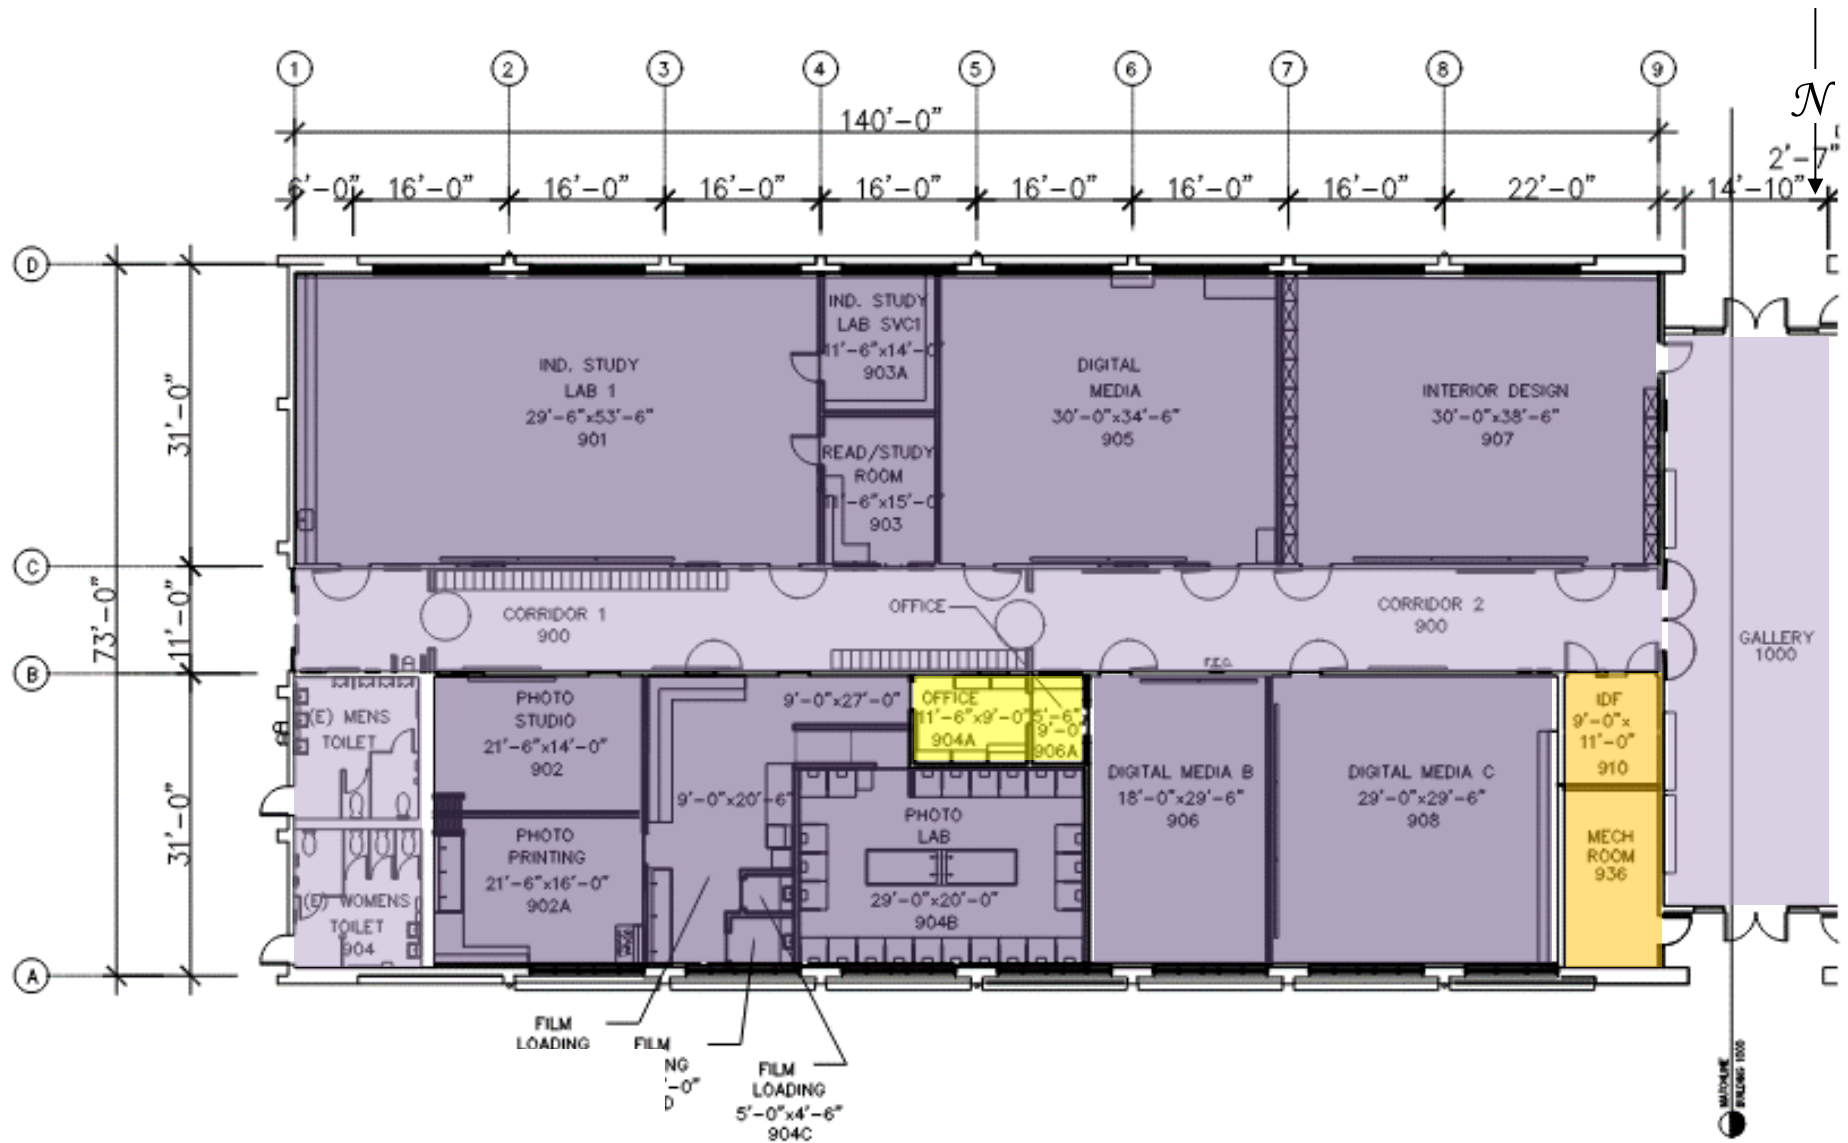

Safe Work Practice Zones

Chabot College – Building 900
25555 Hesperian Blvd., Hayward, CA
FACS #PJ48098
April 5, 2021

LEGEND

Green = staff personal spaces	Light Purple = common areas
Yellow = staff common areas	Dark Purple = public specialized areas
Orange = staff specialized areas