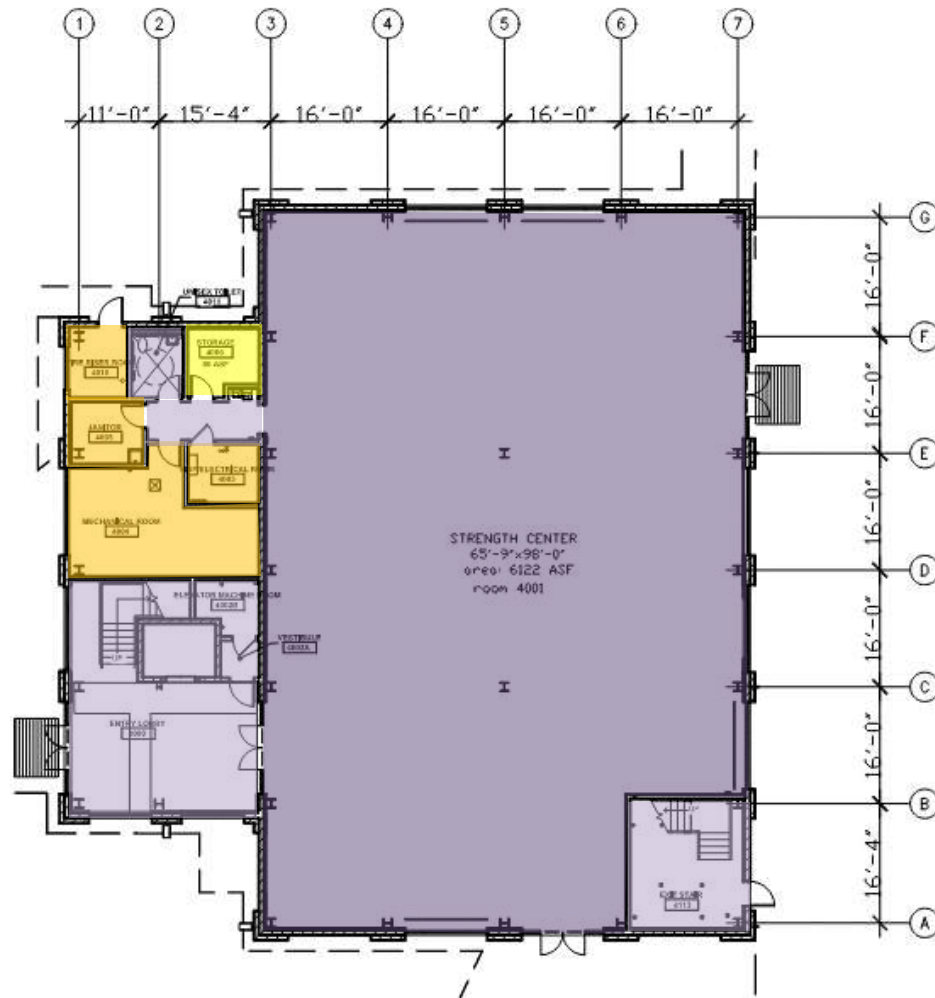

CHABOT COLLEGE
FIRST FLOOR PLAN PHYSICAL EDUCATION FACULTY OFFICES BUILDING 4000

0 4' 8' 16'
SCALE: 1/8" = 1'-0"

Total SQFT: 8,281

Safe Work Practice Zones

Chabot College – Building 4000 1st Floor
25555 Hesperian Blvd., Hayward, CA
FACS #PJ48098
May 5, 2021

LEGEND

Green = staff personal spaces	Light Purple = common areas
Yellow = staff common areas	Dark Purple = public specialized areas
Orange = staff specialized areas