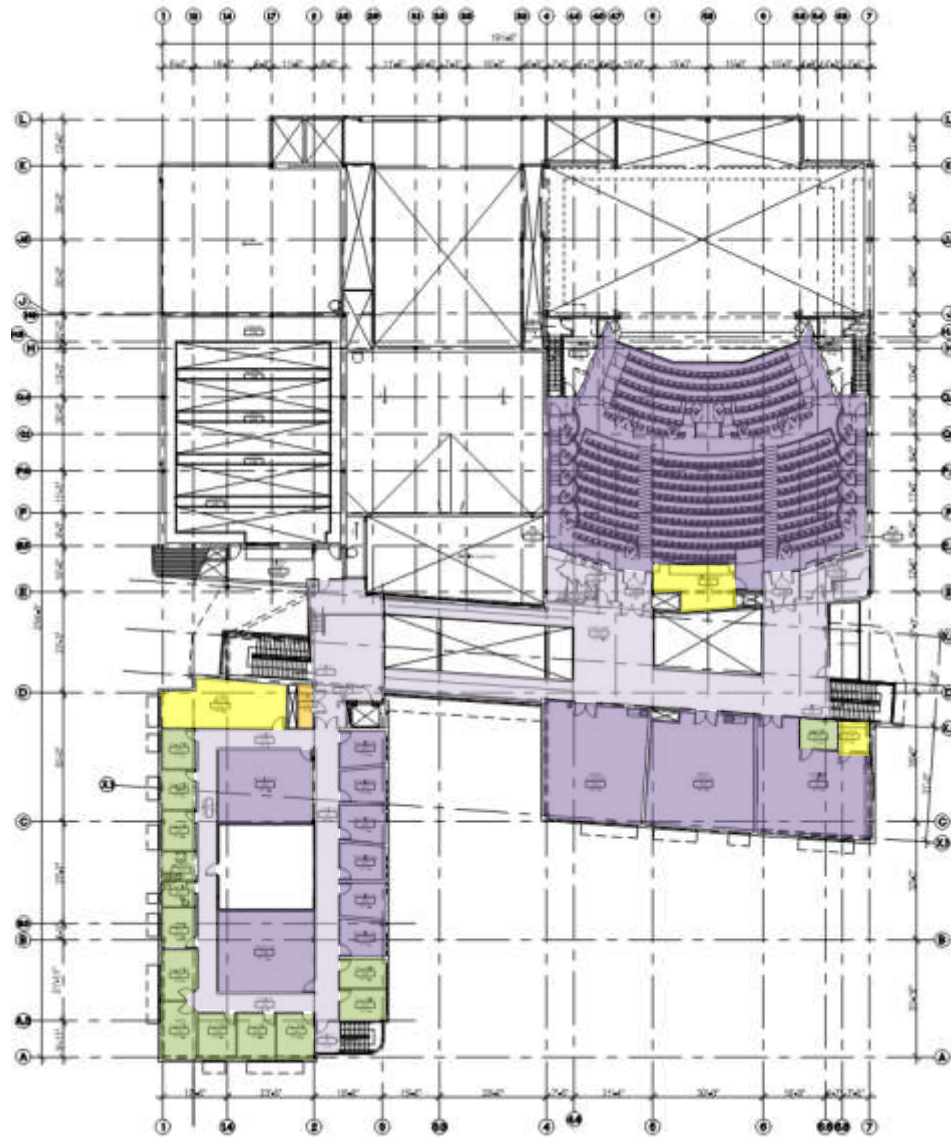

Safe Work Practice Zones

Las Positas College—Building 4000 Second
3000 Campus Hill Dr., Livermore, CA
FACS #PJ48098
5/3/2021

LEGEND

Green = staff personal spaces	Light Purple = common areas
Yellow = staff common areas	Dark Purple = public specialized areas
Orange = staff specialized areas