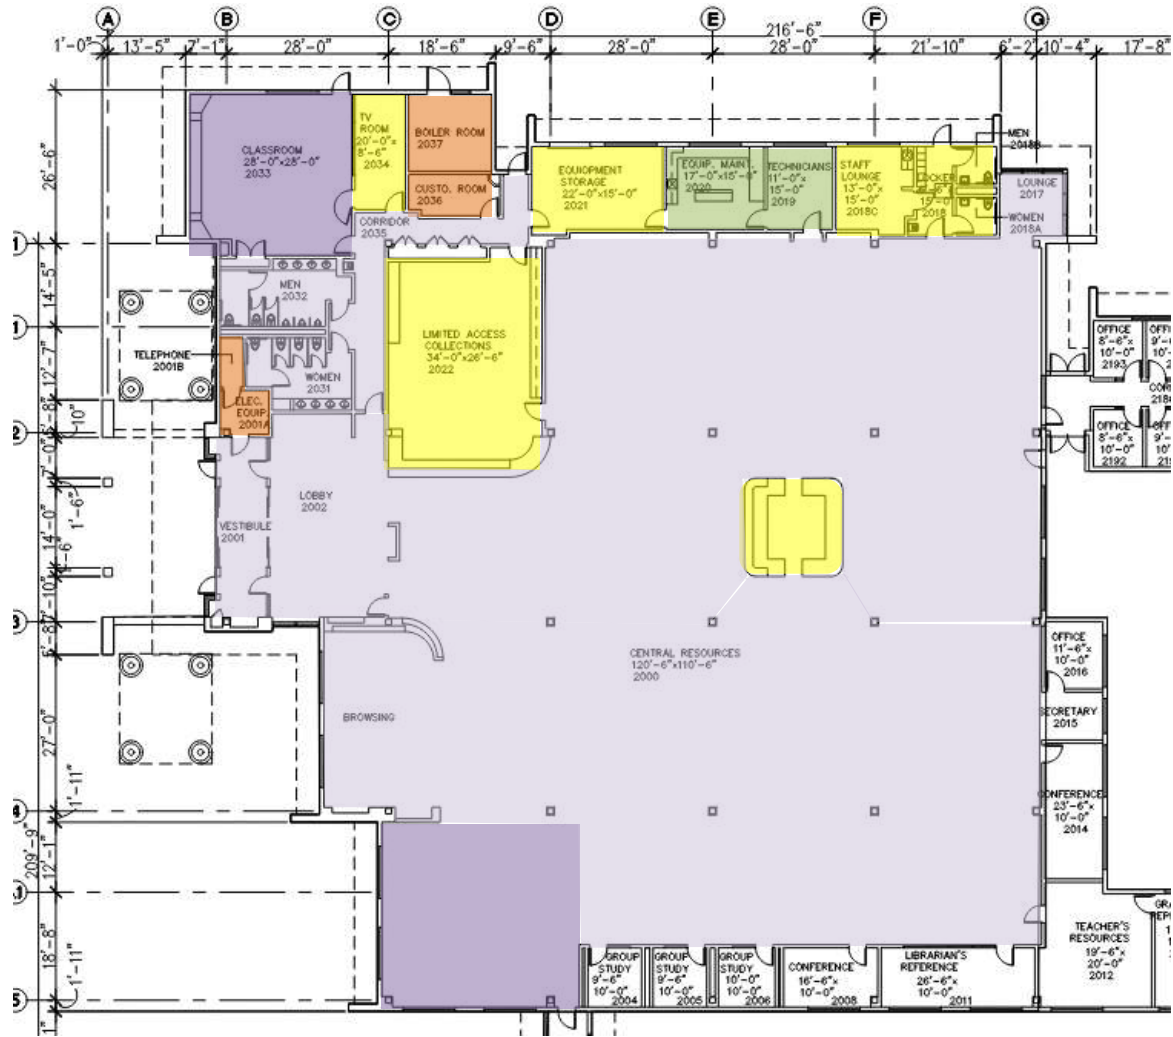

Building 2000

Safe Work Practice Zones

Las Positas College – Building 2000
3000 Campus Hill Dr., Livermore, CA
FACS #PJ48098
5/3/2021

LEGEND

Green = staff personal spaces	Light Purple = common areas
Yellow = staff common areas	Dark Purple = public specialized areas
Orange = staff specialized areas