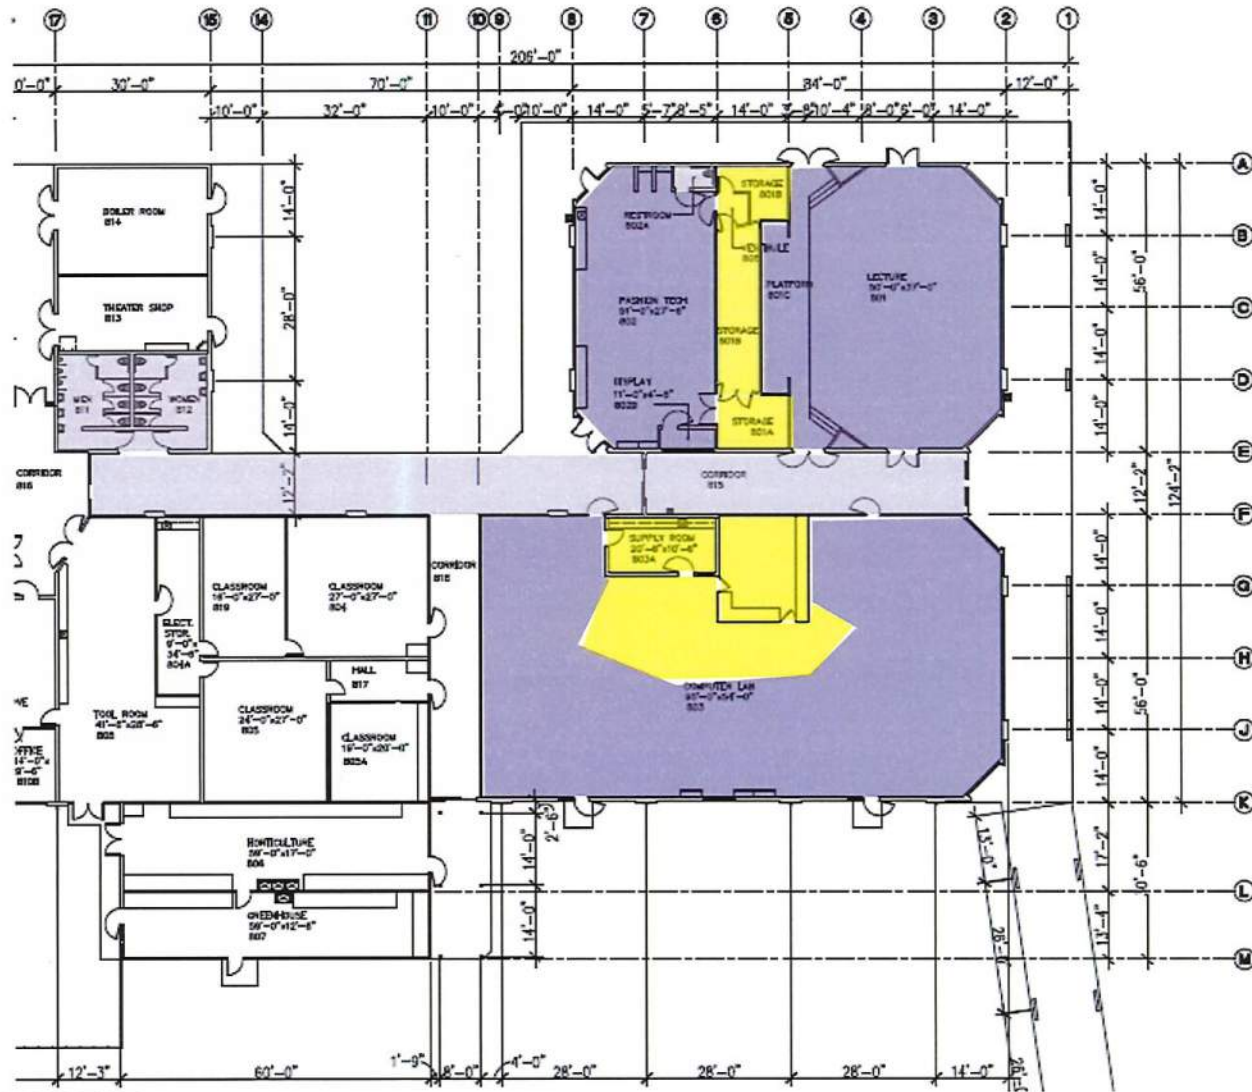

Plan B

LAS POSITAS COLLEGE
FLOOR PLAN MULTI-PURPOSE LITTLE THEATER, COMPUTER LAB, TECHNICAL-VOCATIONAL CENTER, BUILDING 800 - PLAN B

Total BCF of Building 800: 26,091

05 b

Safe Work Practice Zones

Las Positas College – Building 800
3000 Campus Hill Dr., Livermore, CA
FACS #PJ48098
September 17, 2020

LEGE ND

Green = staff personal spaces	Light Purple = common areas
Yellow = staff common areas	Dark Purple = public specialized areas
Orange = staff specialized areas