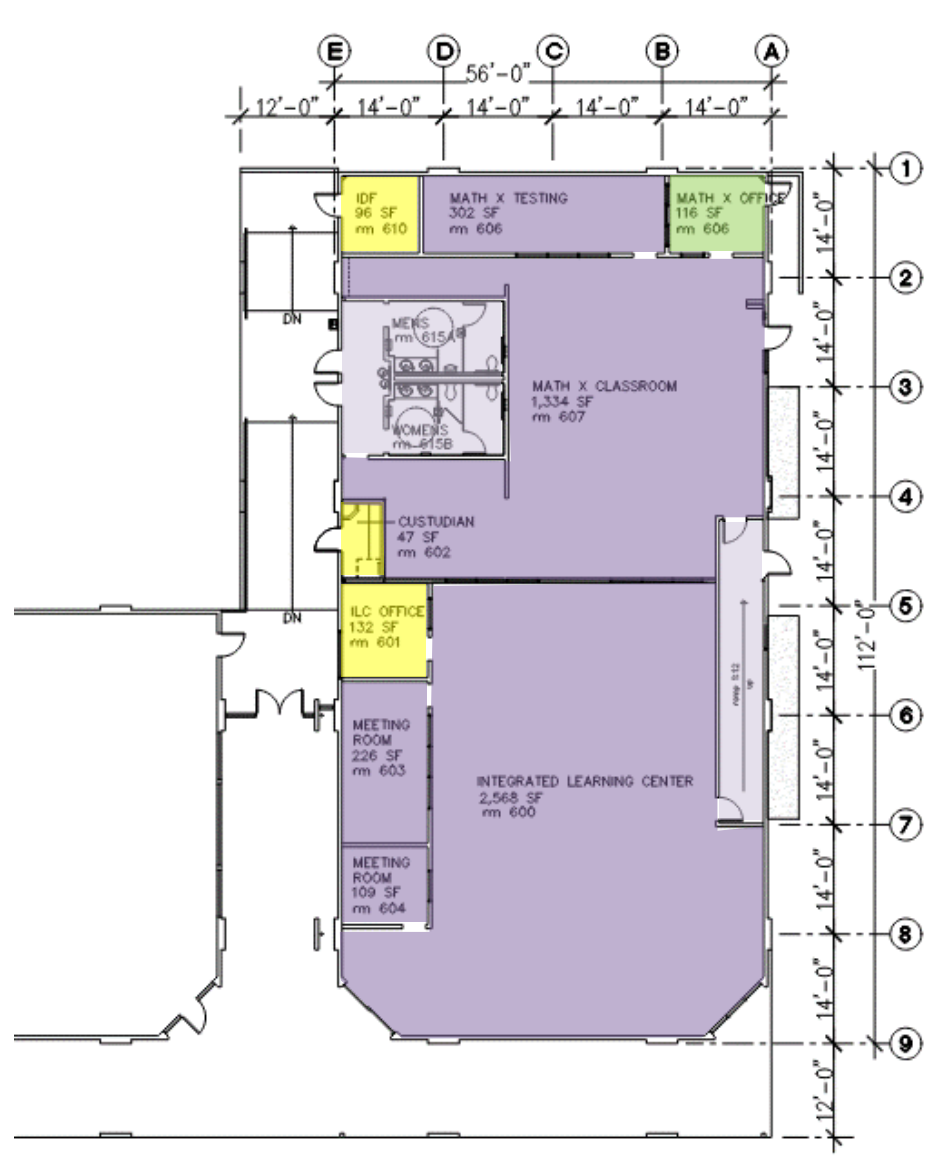

Safe Work Practice Zones

Las Positas College – Building 1600
3000 Campus Hill Dr., Livermore, CA
FACS #PJ48098
September 17, 2020

LEGEND

Green = staff personal spaces	Light Purple = common areas
Yellow = staff common areas	Dark Purple = public specialized areas
Orange = staff specialized areas