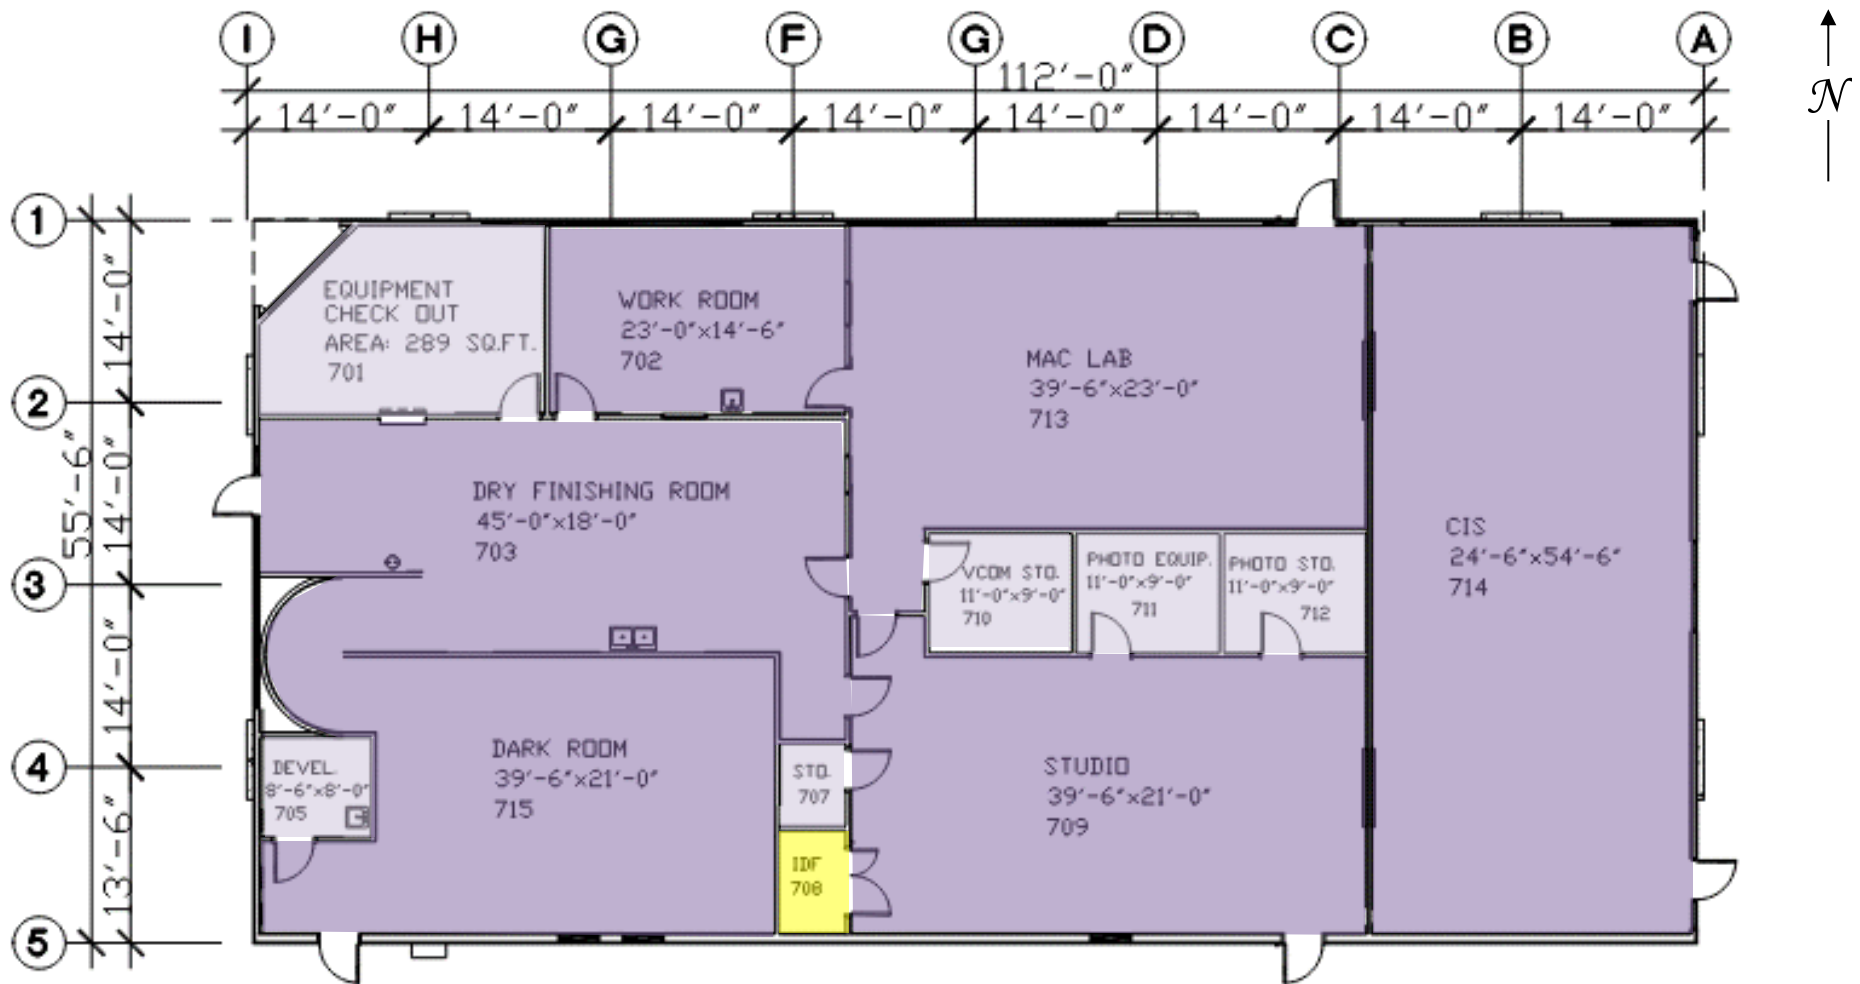

Safe Work Practice Zones

Las Positas College – Building 1600
3000 Campus Hill Dr., Livermore, CA
FACS #PJ48098
September 17, 2020

LEGEND

Green = staff personal spaces	Light Purple = common areas
Yellow = staff common areas	Dark Purple = public specialized areas
Orange = staff specialized areas