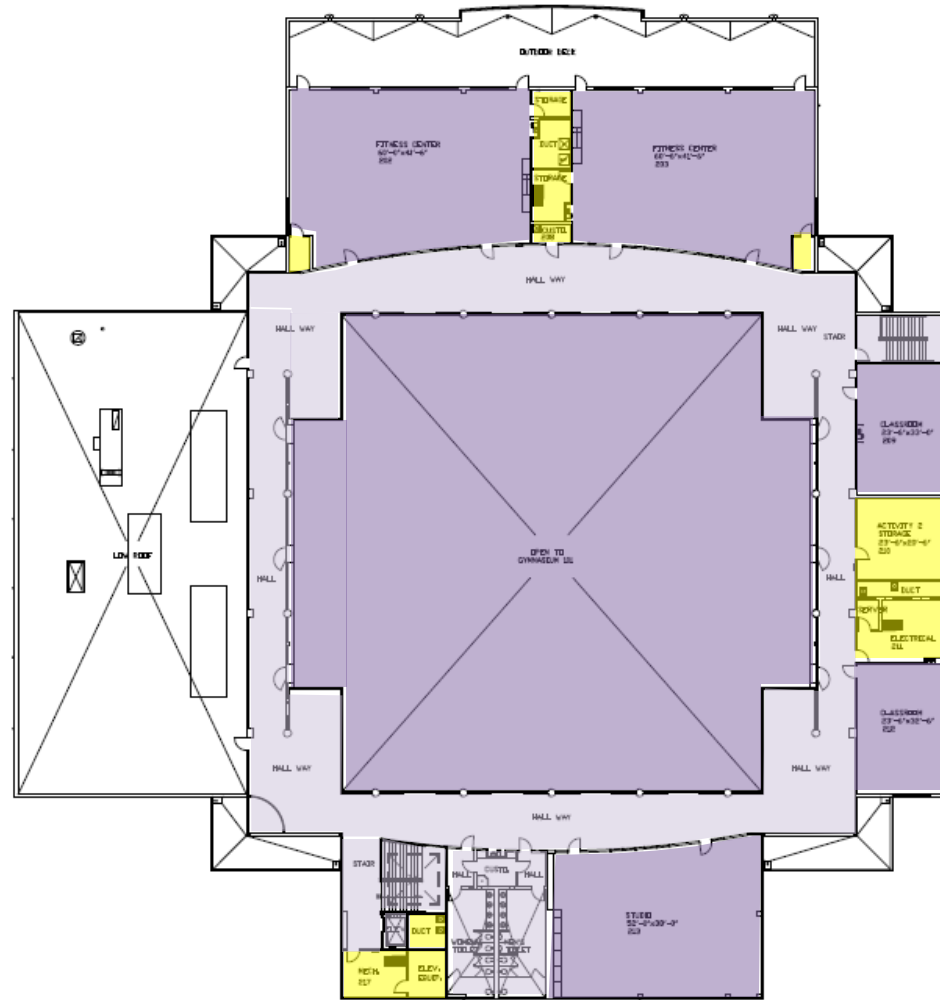

Level 2

LAS POSITAS COLLEGE
PHYSICAL EDUCATION COMPLEX BUILDING 2500 - SECOND FLOOR
Total SQFT: 20,282
SCALE: 1/8" = 1'-0"

21

CHARLOT - LAS POSITAS COMMUNITY COLLEGE DISTRICT
FACILITIES INVESTIGATION DEPARTMENT
7800 DUBLIN BLVD., 3RD FLOOR
DUBLIN, CALIFORNIA 94568
REWISED DATE: 10/06/2017

Safe Work Practice Zones

Las Positas College – Building 2500
3000 Campus Hill Dr., Livermore, CA
FACS #PJ48098
5/3/2021

LEGEND

Green = staff personal spaces	Light Purple = common areas
Yellow = staff common areas	Dark Purple = public specialized areas
Orange = staff specialized areas