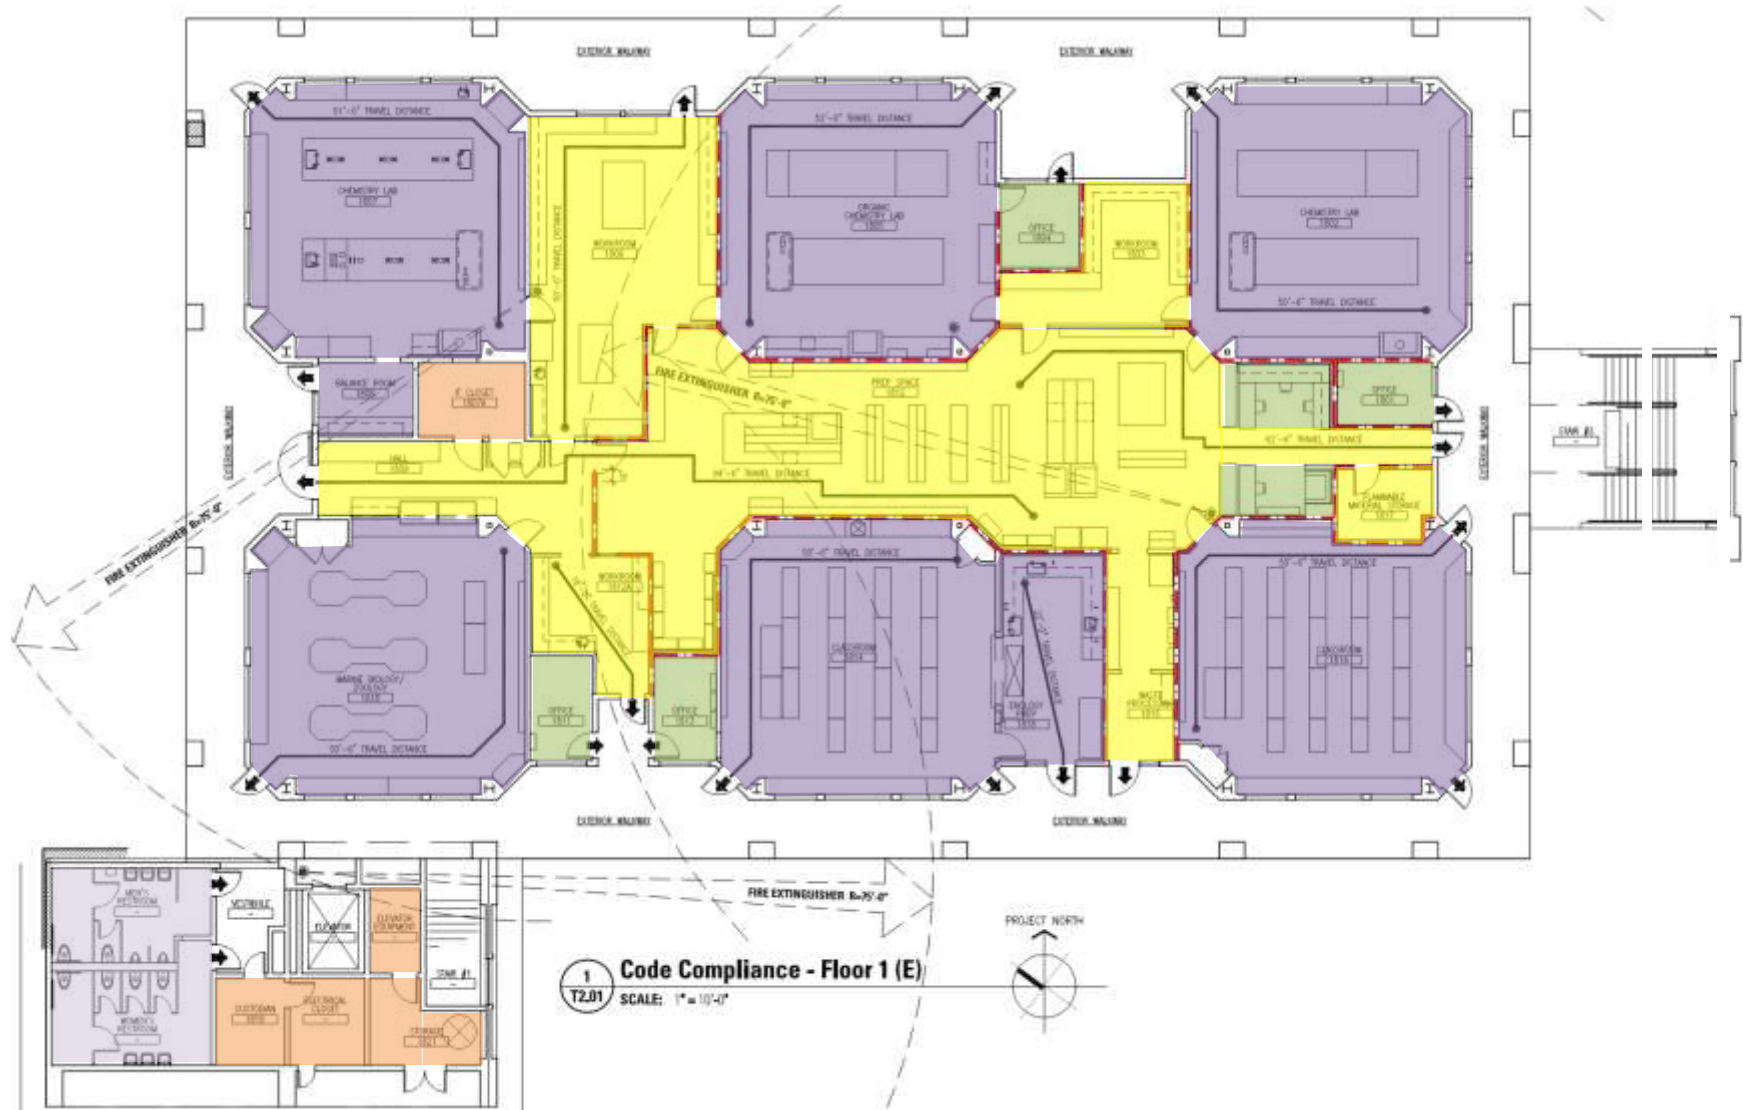

Level 1

Safe Work Practice Zones

Las Positas College – Building 1800 1st Flr
3000 Campus Hill Dr., Livermore, CA
FACS #PJ48098
May 10, 2021

LEGEND

Green = staff personal spaces	Light Purple = common areas
Yellow = staff common areas	Dark Purple = public specialized areas
Orange = staff specialized areas