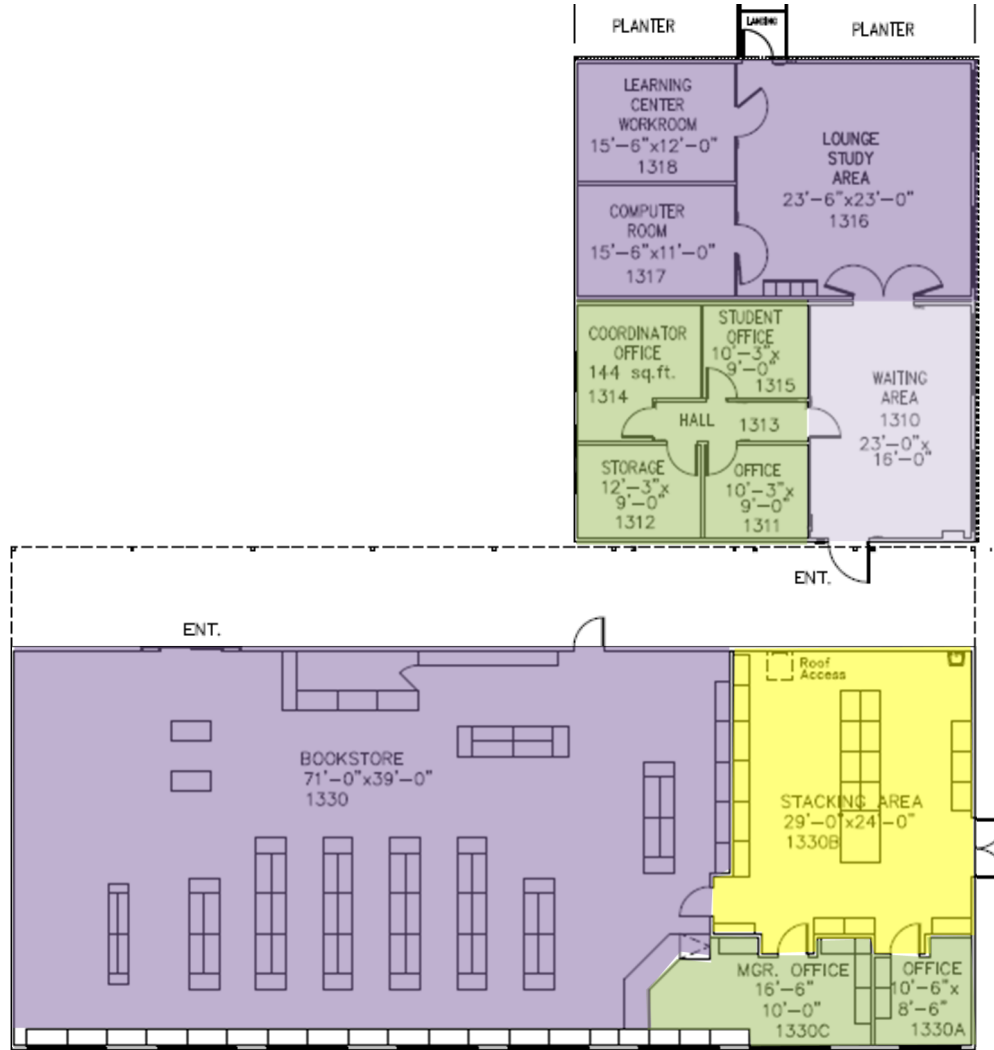

Building 1300

Safe Work Practice Zones

Las Positas College – Building 1300
3000 Campus Hill Dr., Livermore, CA
FACS #PJ48098
November 19, 2020

LEGEND

Green = staff personal spaces	Light Purple = common areas
Yellow = staff common areas	Dark Purple = public specialized areas
Orange = staff specialized areas