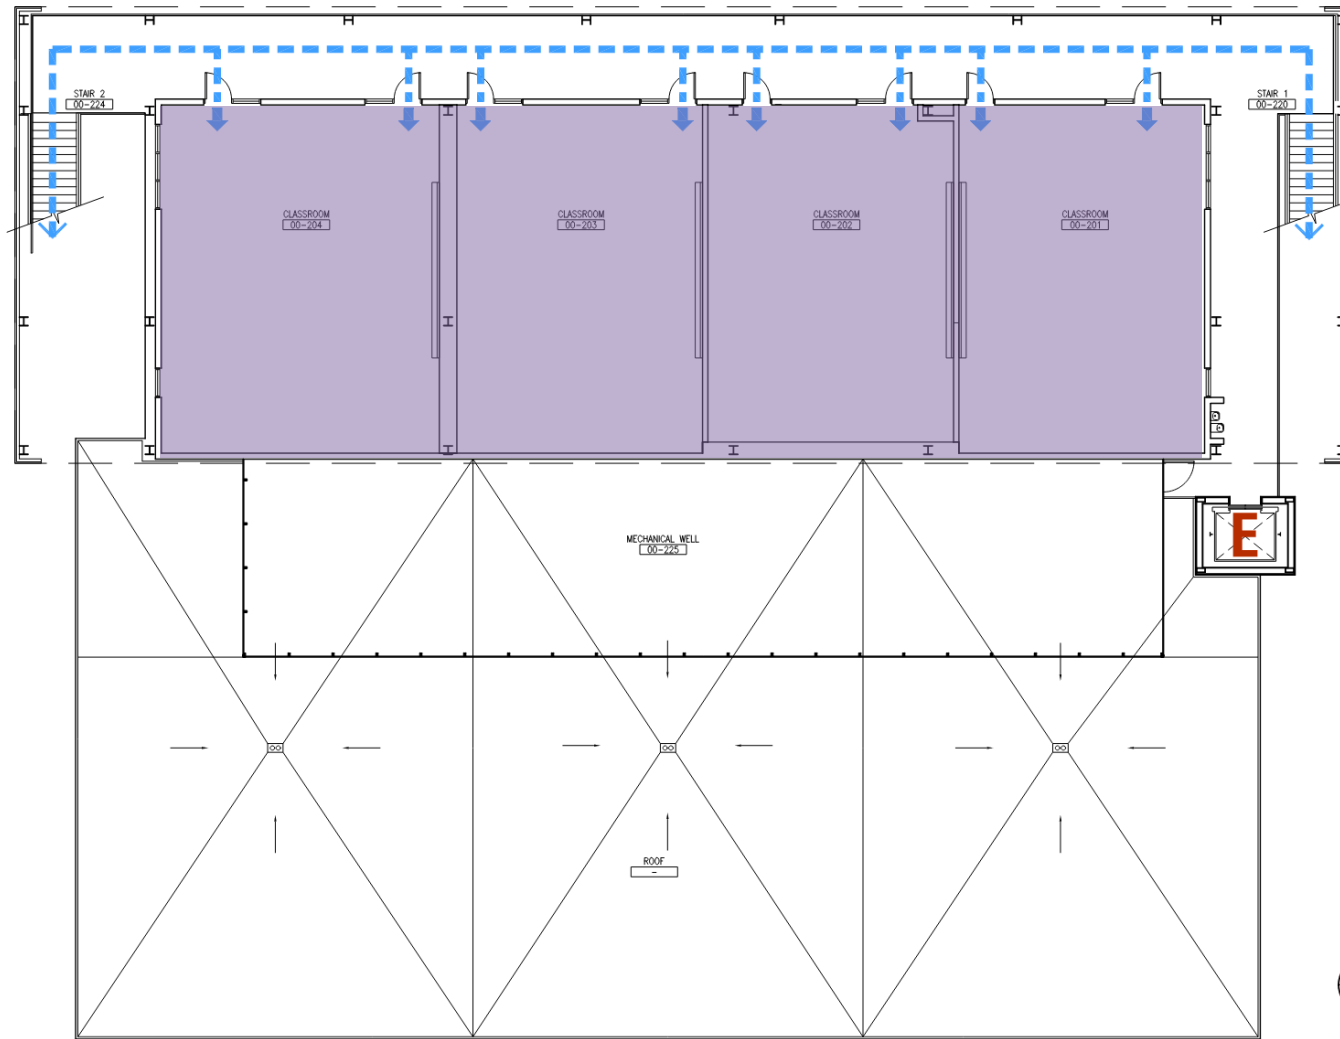

Building 1850

Safe Work Practice Zones

Las Positas College – Building 1850
3000 Campus Hill Dr., Livermore, CA
FACS #PJ48098
September 17, 2020

LEGEND

Green = staff personal spaces	Light Purple = common areas
Yellow = staff common areas	Dark Purple = public specialized areas
Orange = staff specialized areas