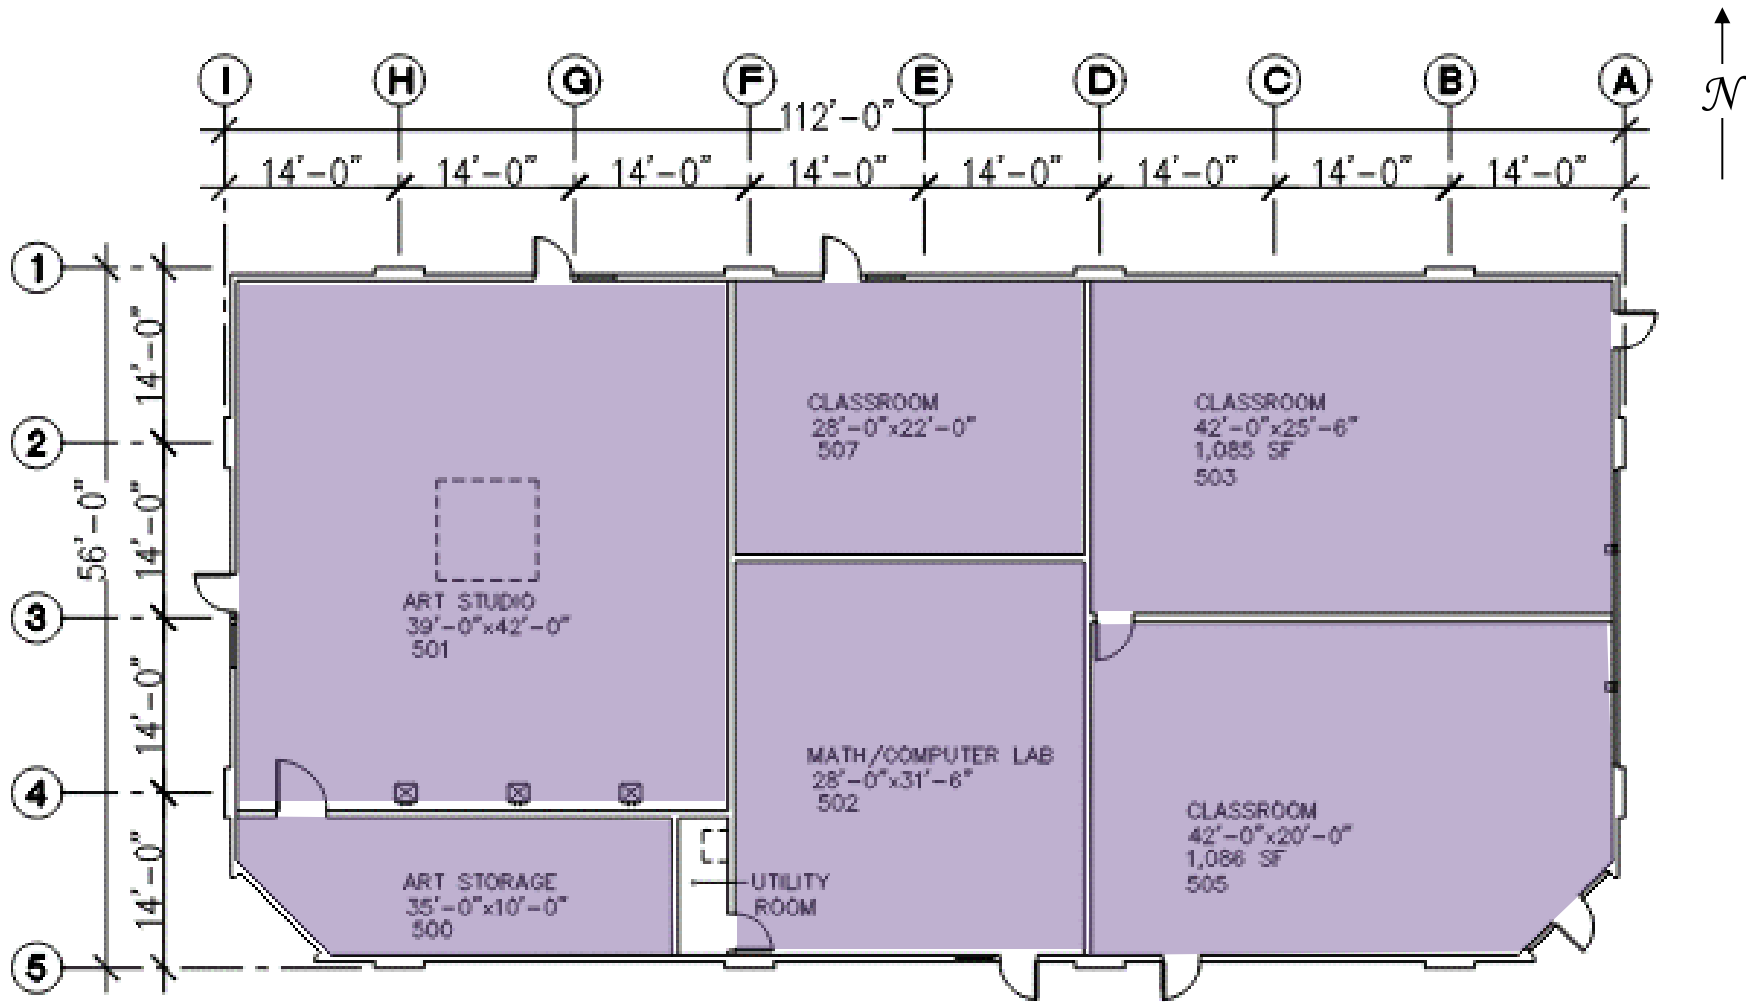

Safe Work Practice Zones

Las Positas College – Building 1600
3000 Campus Hill Dr., Livermore, CA
FACS #PJ48098
September 17, 2020

LEGEND

Green = staff personal spaces	Light Purple = common areas
Yellow = staff common areas	Dark Purple = public specialized areas
Orange = staff specialized areas