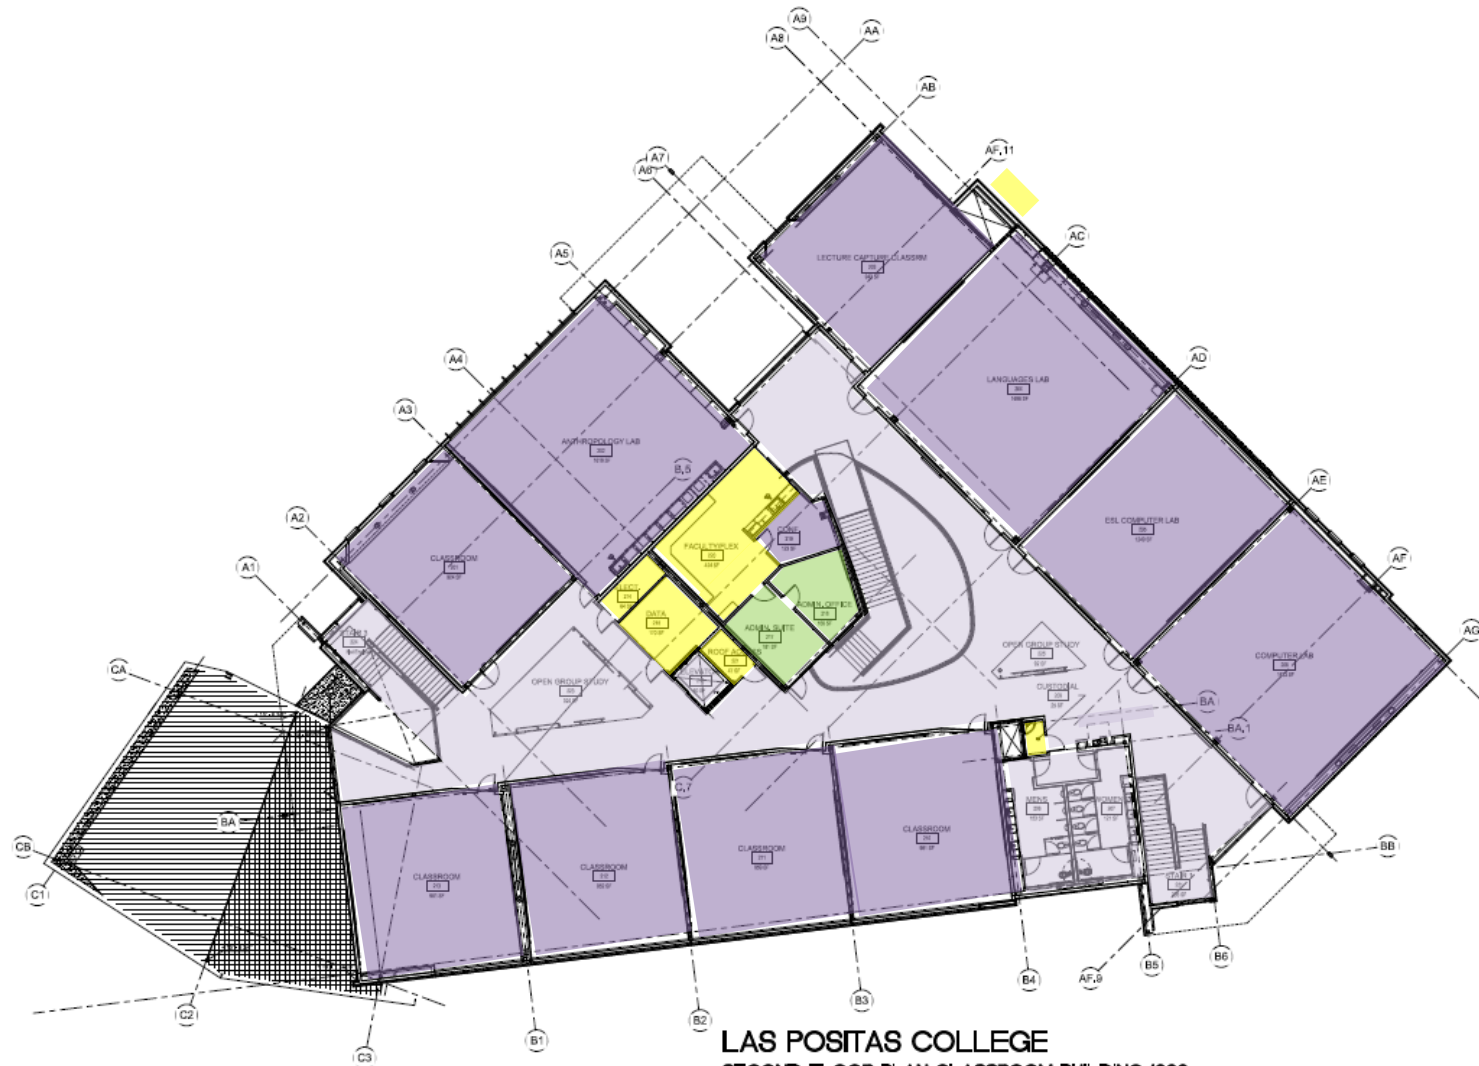

Level 2

LAS POSITAS COLLEGE
SECOND FLOOR PLAN CLASSROOM BUILDING 1000

Total GOF of Second Floor: 18,656

07

CHABOT - LAS POSITAS COMMUNITY COLLEGE DISTRICT
FACILITIES MODERNIZATION DEPARTMENT
7800 DUBLIN BLVD., 3RD FLOOR
DUBLIN, CALIFORNIA 94568

Safe Work Practice Zones

Las Positas College – Building 1000
3000 Campus Hill Dr., Livermore, CA
FACS #PJ48098
September 17, 2020

LEGEND

Green = staff personal spaces	Light Purple = common areas
Yellow = staff common areas	Dark Purple = public specialized areas
Orange = staff specialized areas