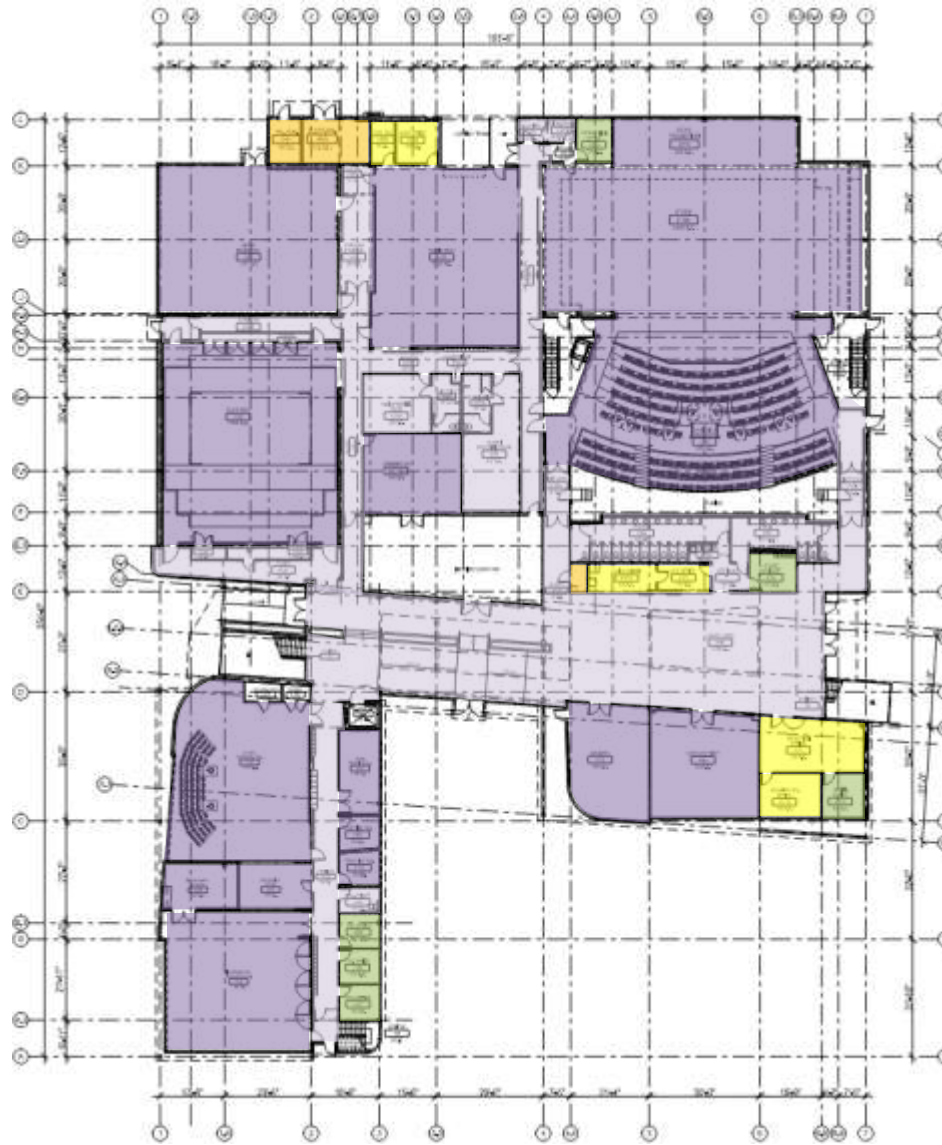

Safe Work Practice Zones

Las Positas College – Building 4000 First
3000 Campus Hill Dr., Livermore, CA
FACS #PJ48098
5/3/2021

LEGEND

Green = staff personal spaces	Light Purple = common areas
Yellow = staff common areas	Dark Purple = public specialized areas
Orange = staff specialized areas