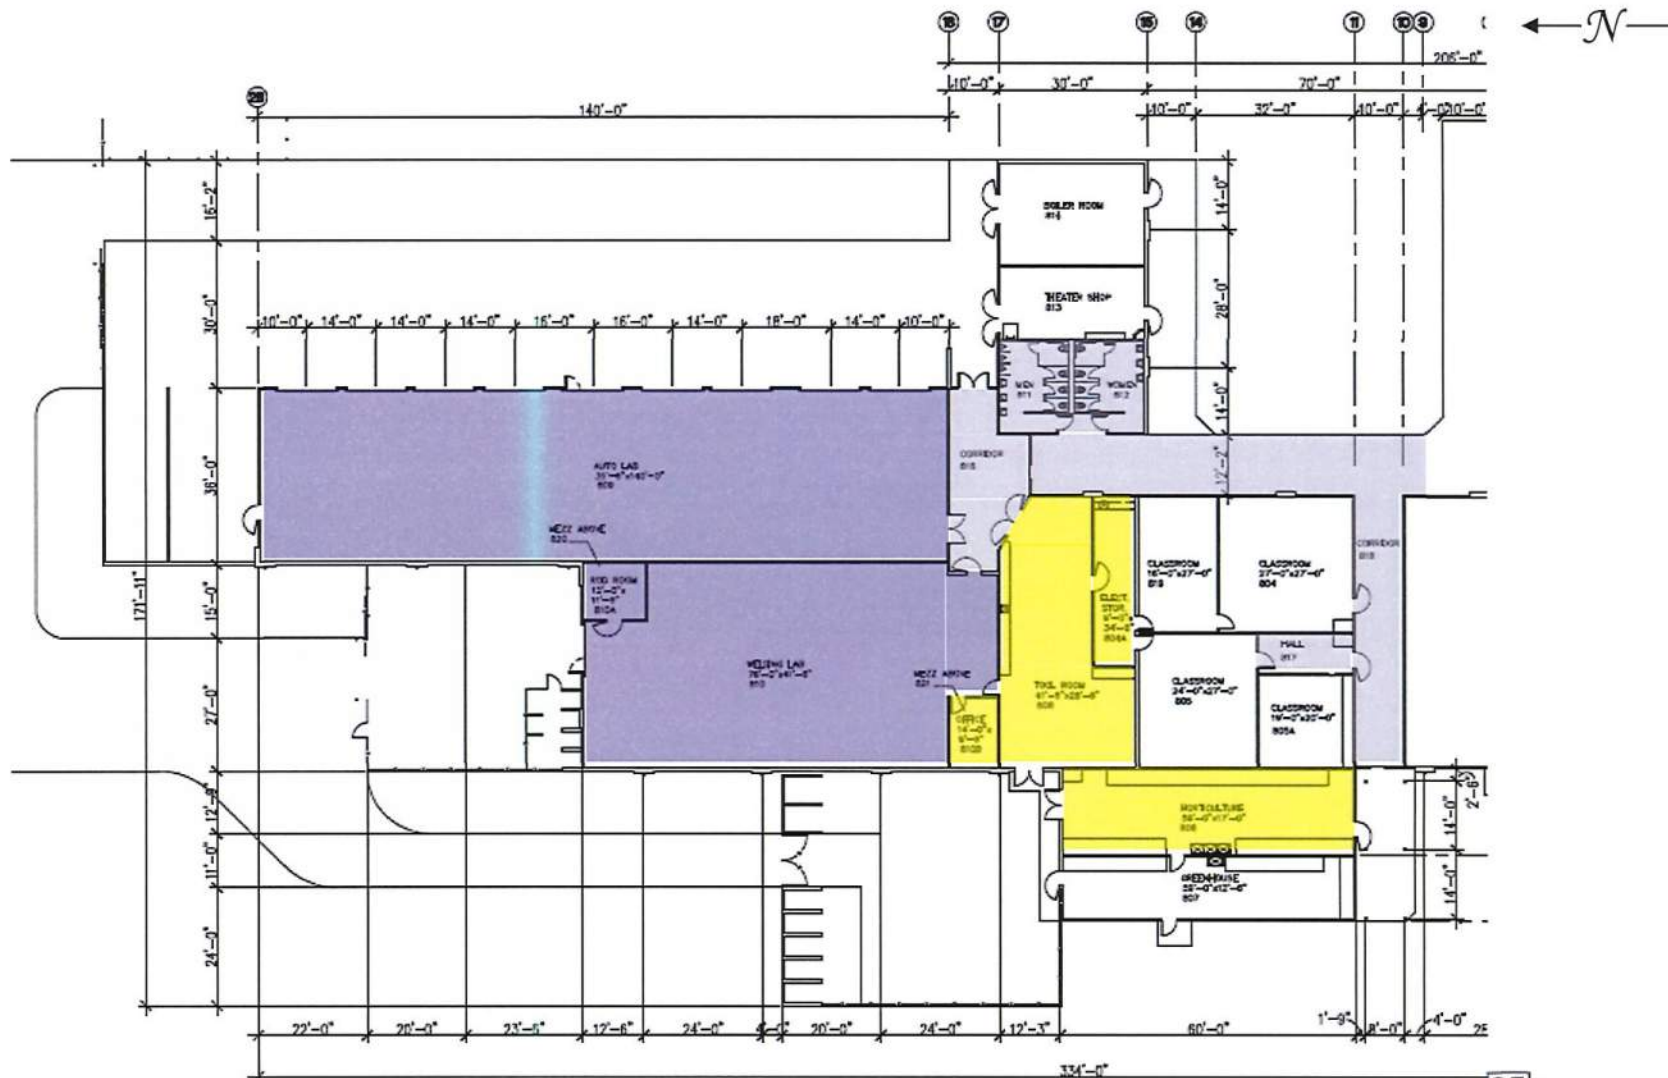

**Safe Work Practice Zones**

Las Positas College – Building 1600  
 3000 Campus Hill Dr., Livermore, CA  
 FACS #PJ48098  
 September 17, 2020

**LEGEND**

Green = staff personal spaces	Light Purple = common areas
Yellow = staff common areas	Dark Purple = public specialized areas
Orange = staff specialized areas	

Plan A

**LAS POSITAS COLLEGE**

**FLOOR PLAN MULTI-PURPOSE LITTLE THEATER, COMPUTER LAB, TECHNICAL-VOCATIONAL CENTER, BUILDING 800 - PLAN A**

Total SqFt of Building 800-29,951

05 a

**Safe Work Practice Zones**