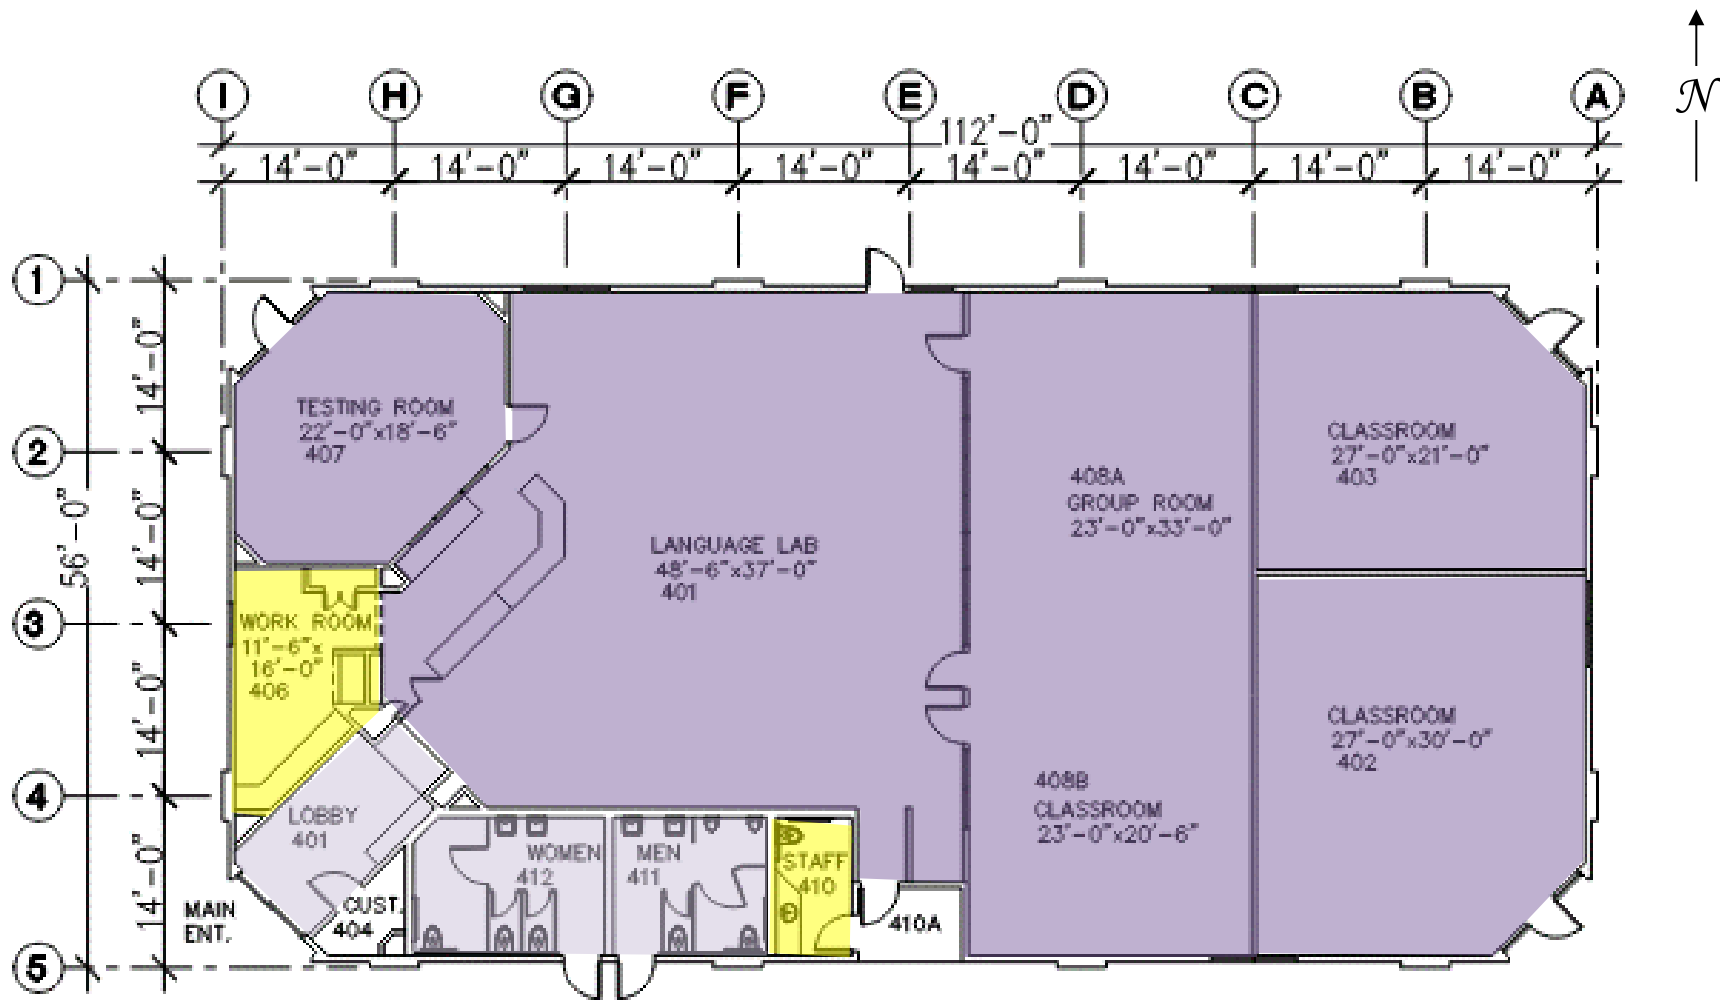

**Safe Work Practice Zones**

Las Positas College – Building 1600  
 3000 Campus Hill Dr., Livermore, CA  
 FACS #PJ48098  
 September 17, 2020

**LEGEND**

Green = staff personal spaces	Light Purple = common areas
Yellow = staff common areas	Dark Purple = public specialized areas
Orange = staff specialized areas	