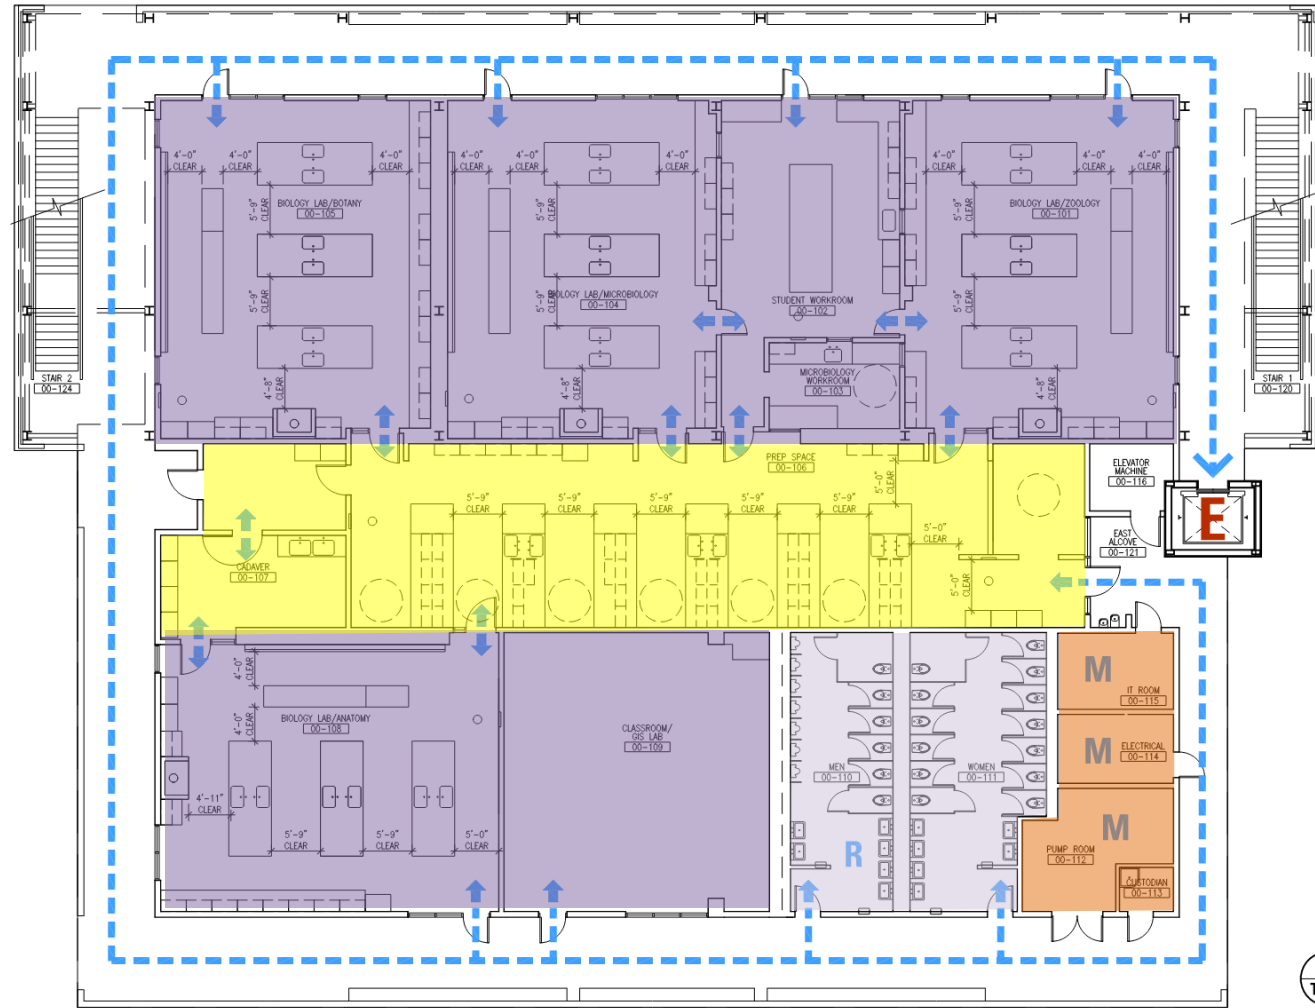

Building 1850

Safe Work Practice Zones

Las Positas College – Building 1850
3000 Campus Hill Dr., Livermore, CA
FACS #PJ48098
September 17, 2020

LEGEND

Green = staff personal spaces	Light Purple = common areas
Yellow = staff common areas	Dark Purple = public specialized areas
Orange = staff specialized areas