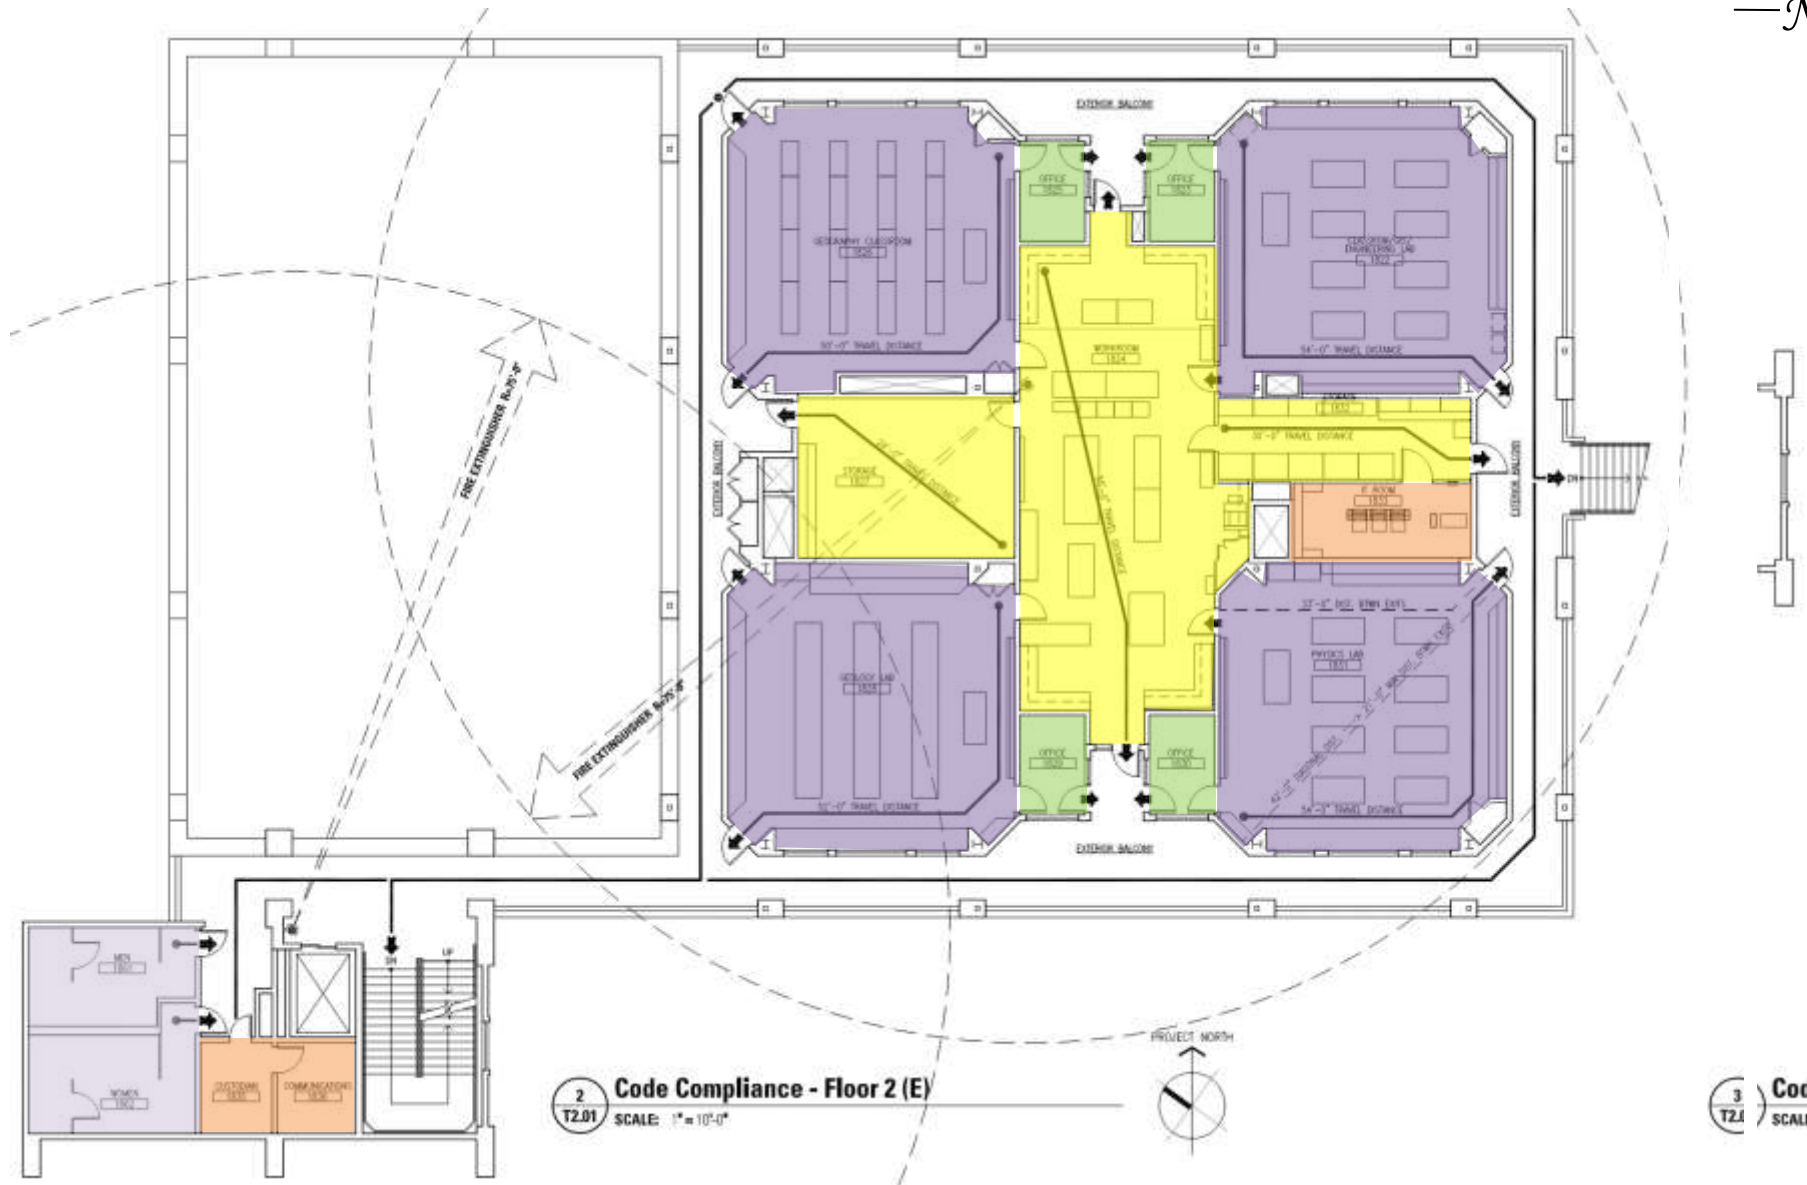

Level 2

2 Code Compliance - Floor 2 (E)
T2.01 SCALE: 1"=10'-0"

3 Coc
T2.1 SCAL1

Safe Work Practice Zones

Las Positas College – Building 1800 2nd Flr
3000 Campus Hill Dr., Livermore, CA
FACS #PJ48098
May 10, 2021

LEGEND

Green = staff personal spaces	Light Purple = common areas
Yellow = staff common areas	Dark Purple = public specialized areas
Orange = staff specialized areas