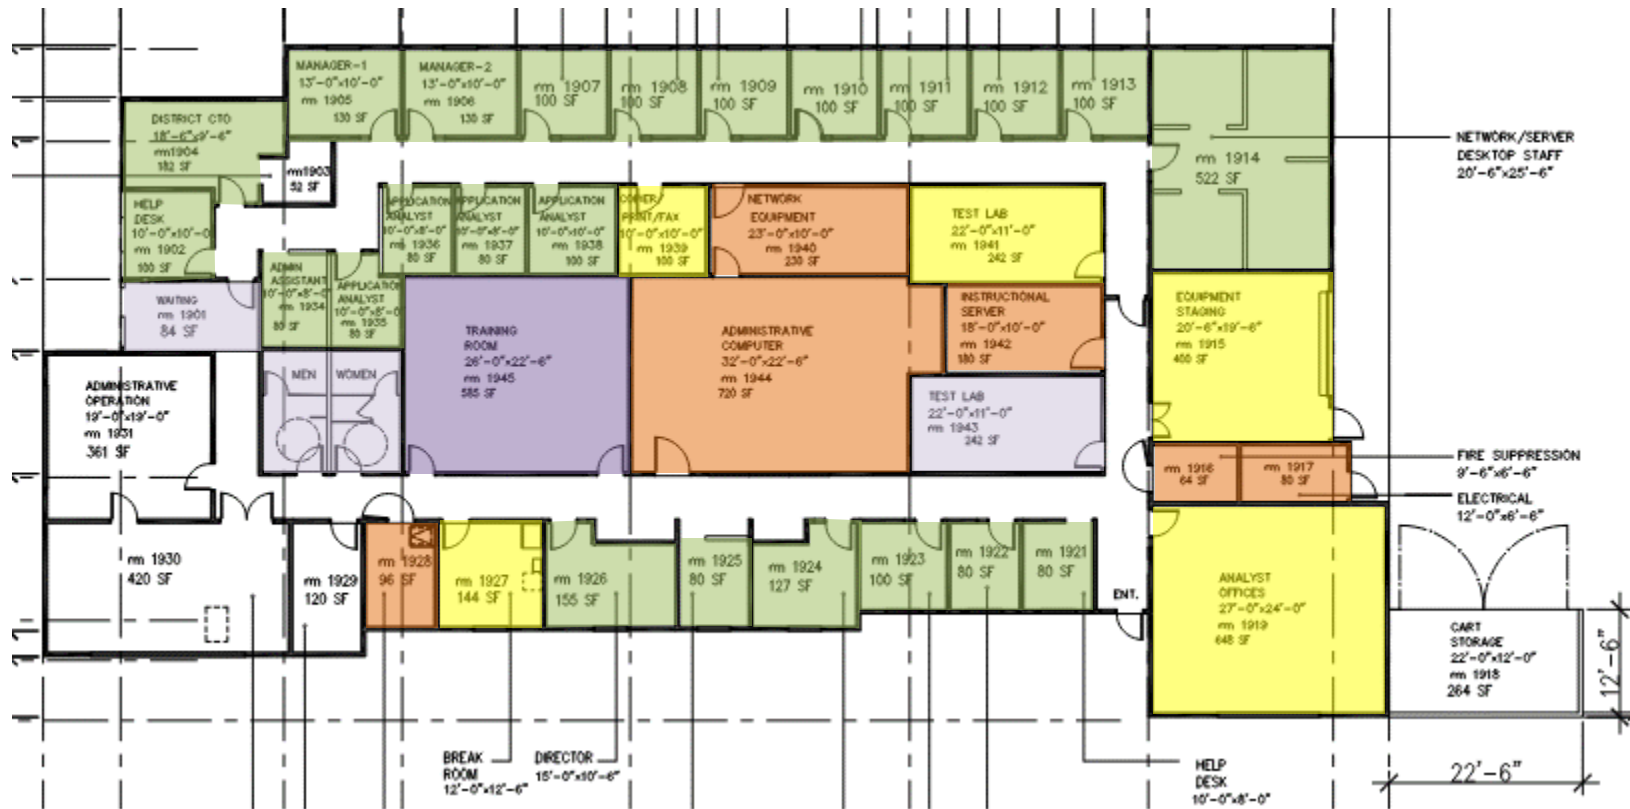

Building 1900

Safe Work Practice Zones

Las Positas College – Building 1900
3000 Campus Hill Dr., Livermore, CA
FACS #PJ48098
March 30, 2021

LEGEND

Green = staff personal spaces	Light Purple = common areas
Yellow = staff common areas	Dark Purple = public specialized areas
Orange = staff specialized areas