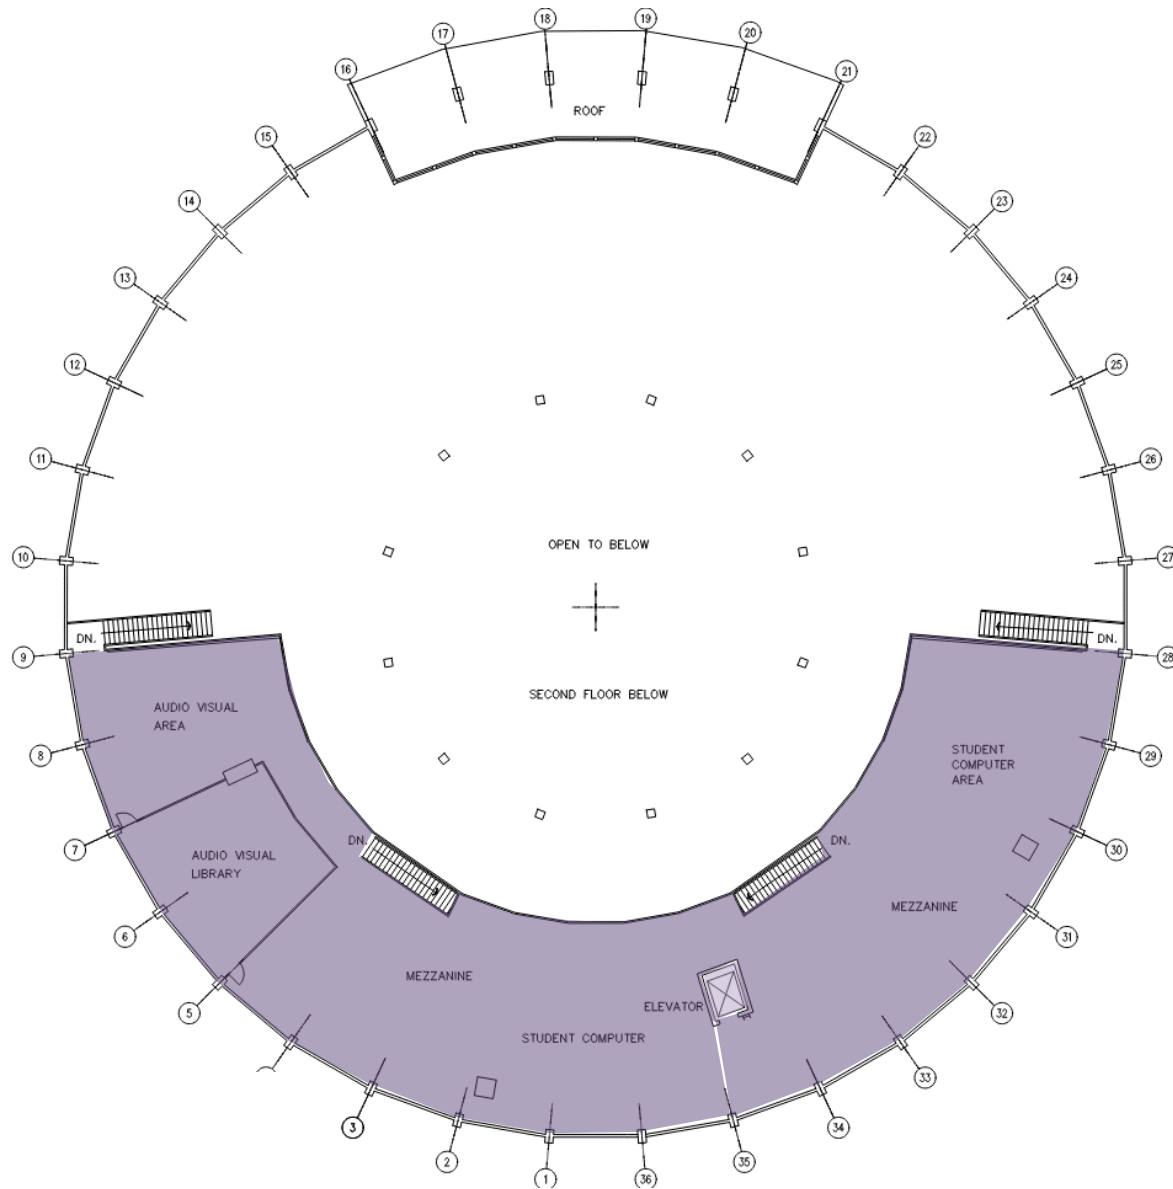

**Safe Work Practice Zones**

Chabot College – Building 100 – First Floor  
 25555 Hesperian Blvd., Hayward, CA  
 FACS #PJ48098  
 April 5, 2021

**LEGEND**

Green	Green = staff personal spaces	Light Purple	Light Purple = common areas
Yellow	Yellow = staff common areas	Dark Purple	Dark Purple = public specialized areas
Orange	Orange = staff specialized areas		

**Safe Work Practice Zones**

Chabot College – Building 100 2<sup>nd</sup> floor  
 25555 Hesperian Blvd., Hayward, CA  
 FACS #PJ48098  
 April 5, 2021

**LEGEND**

Green = staff personal spaces	Light Purple = common areas
Yellow = staff common areas	Dark Purple = public specialized areas
Orange = staff specialized areas	

**Safe Work Practice Zones**

Chabot College – Building TBD  
 25555 Hesperian Blvd., Hayward, CA  
 FACS #PJ48098  
 April 5, 2021

**LEGEND**

Green = staff personal spaces	Light Purple = common areas
Yellow = staff common areas	Dark Purple = public specialized areas
Orange = staff specialized areas	