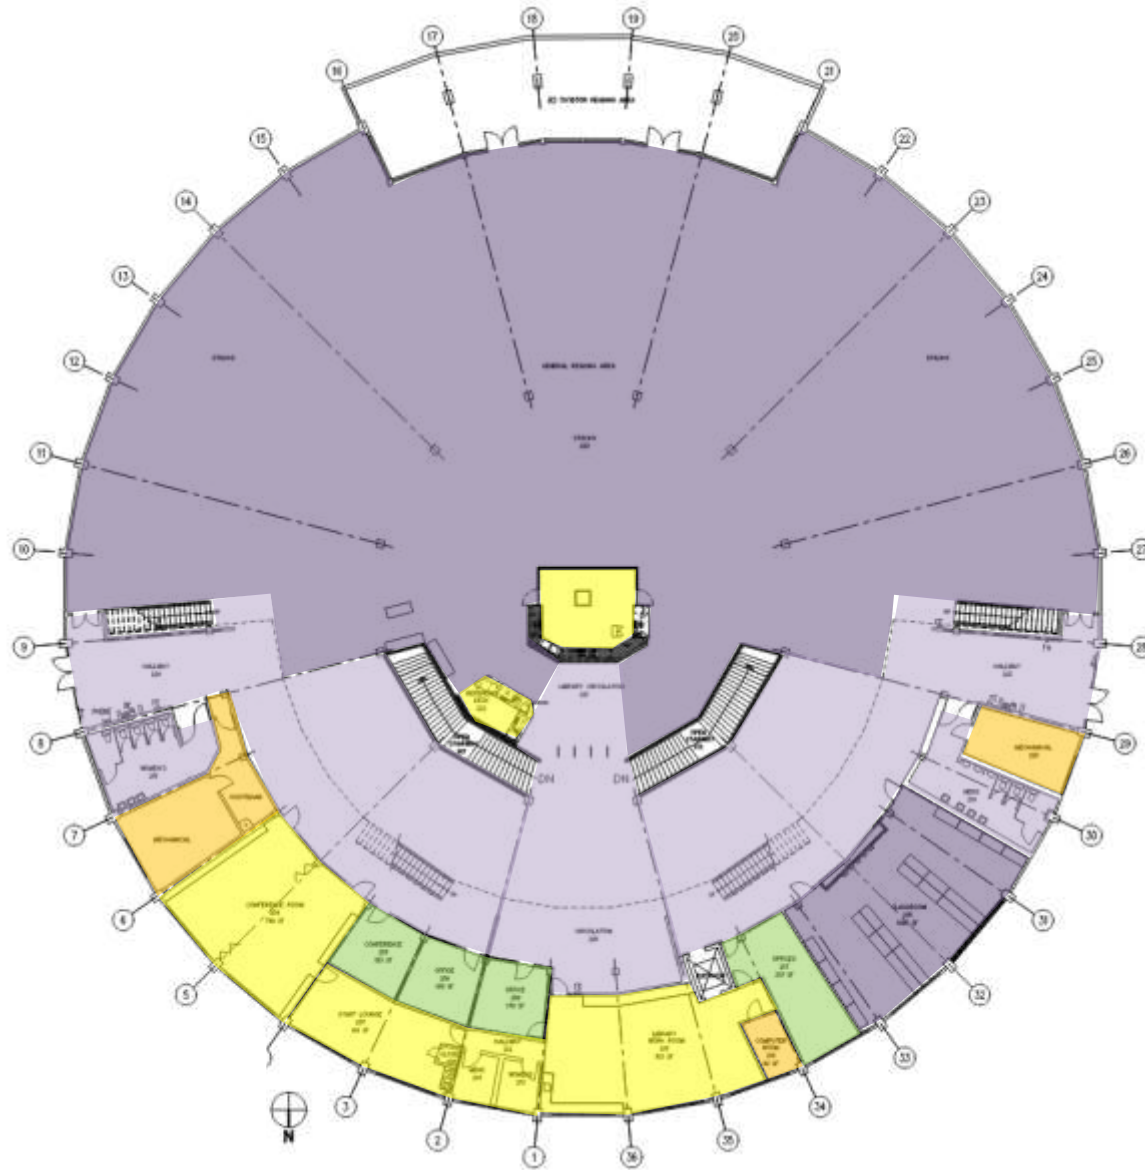

**Safe Work Practice Zones**

Chabot College – Building 100 – First Floor  
 25555 Hesperian Blvd., Hayward, CA  
 FACS #PJ48098  
 April 5, 2021

**LEGEND**

Green	Green = staff personal spaces	Light Purple	Light Purple = common areas
Yellow	Yellow = staff common areas	Dark Purple	Dark Purple = public specialized areas
Orange	Orange = staff specialized areas		

**Safe Work Practice Zones**

Chabot College – Building 100 2<sup>nd</sup> floor  
 25555 Hesperian Blvd., Hayward, CA  
 FACS #PJ48098  
 April 5, 2021

**LEGEND**

Green = staff personal spaces	Light Purple = common areas
Yellow = staff common areas	Dark Purple = public specialized areas
Orange = staff specialized areas	