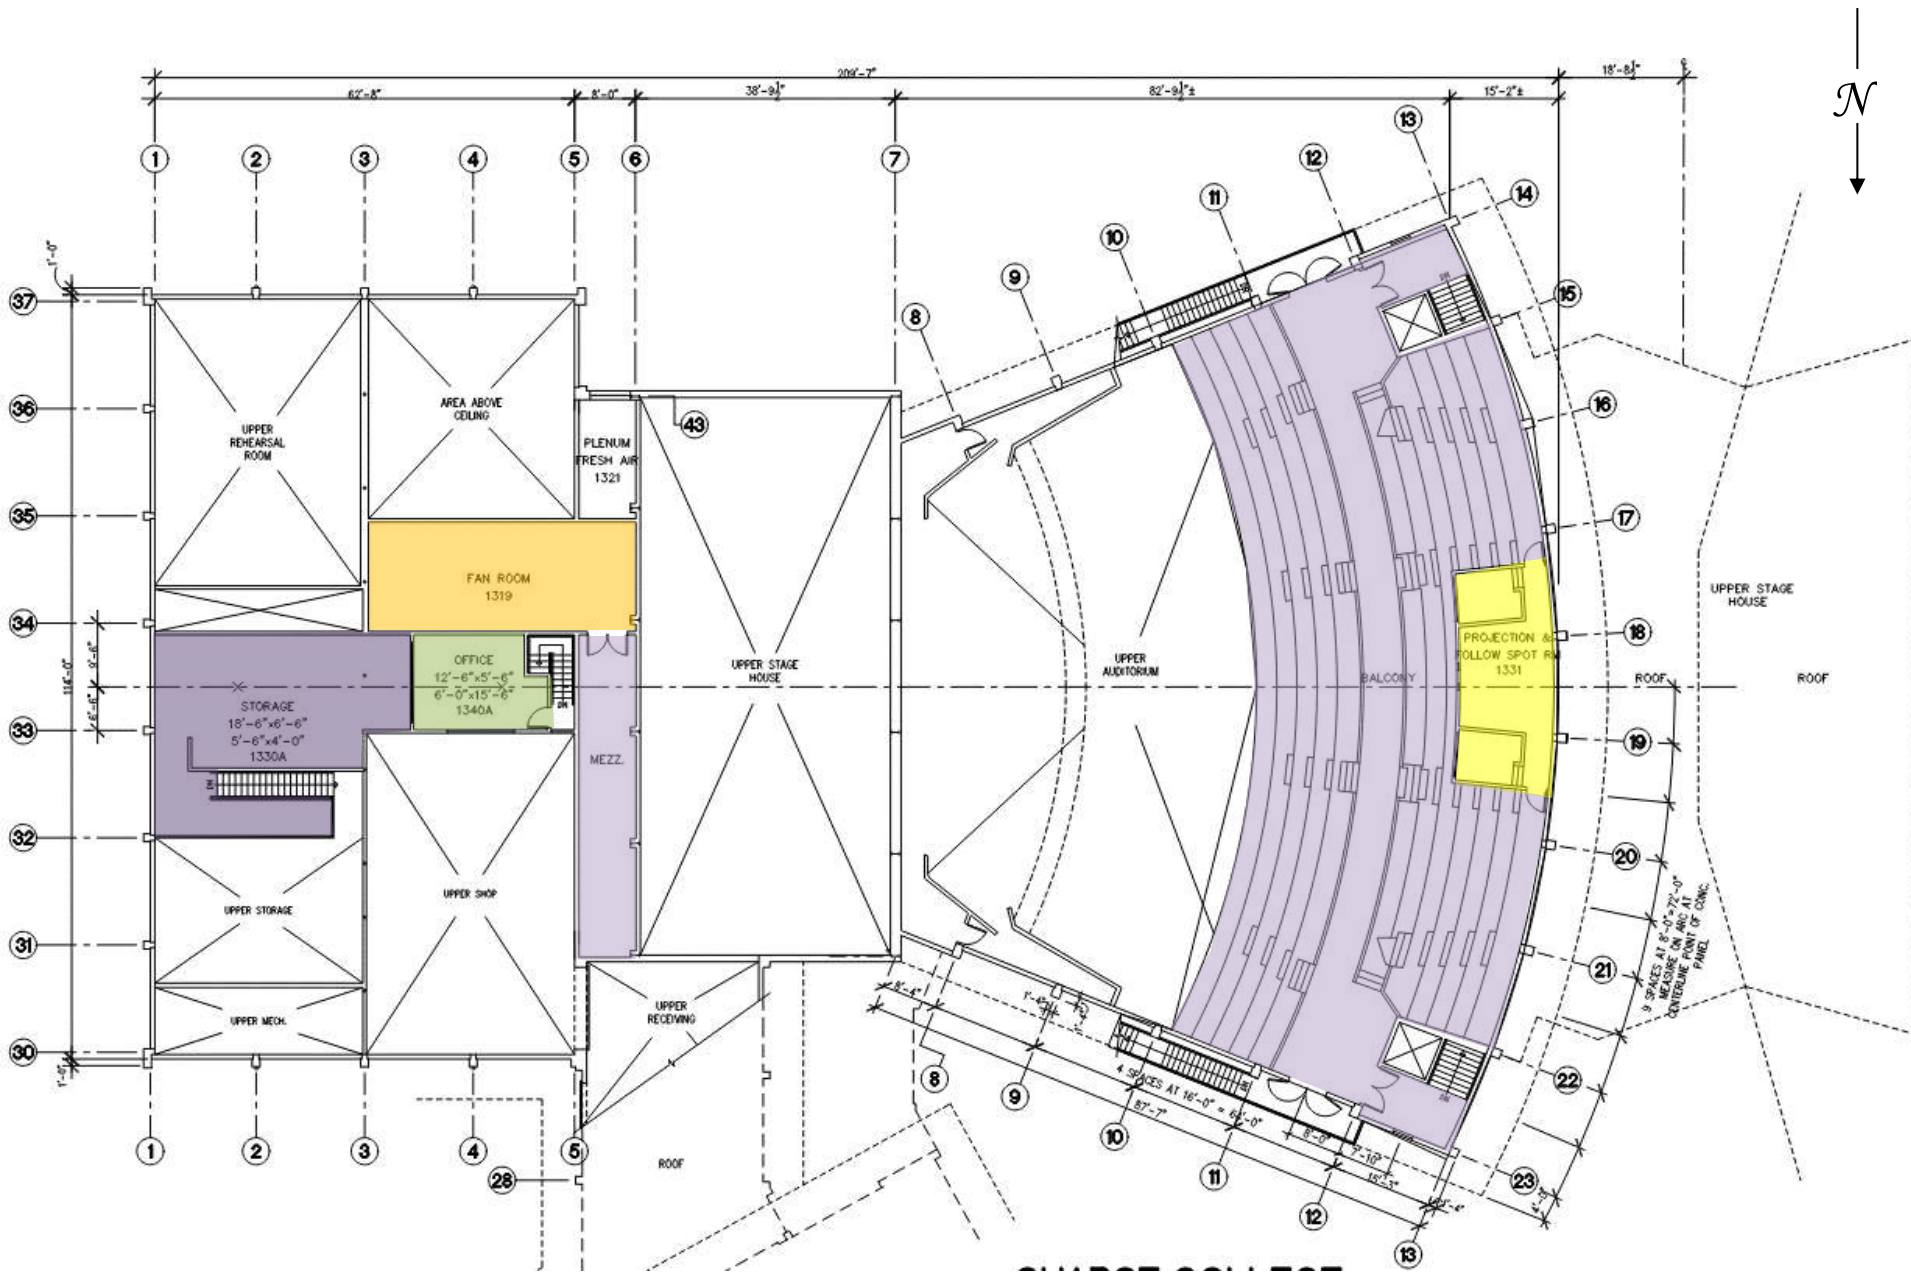

Safe Work Practice Zones

Chabot College – Building 1300 1st Floor
 25555 Hesperian Blvd., Hayward, CA
 FACS #PJ48098
 May 5, 2021

LEGEND

Green = staff personal spaces	Light Purple = common areas
Yellow = staff common areas	Dark Purple = public specialized areas
Orange = staff specialized areas	

Safe Work Practice Zones

Chabot College – Building 1300 2nd Floor
 25555 Hesperian Blvd., Hayward, CA
 FACS #PJ48098
 May 5, 2021

LEGEND

Green = staff personal spaces	Light Purple = common areas
Yellow = staff common areas	Dark Purple = public specialized areas
Orange = staff specialized areas	