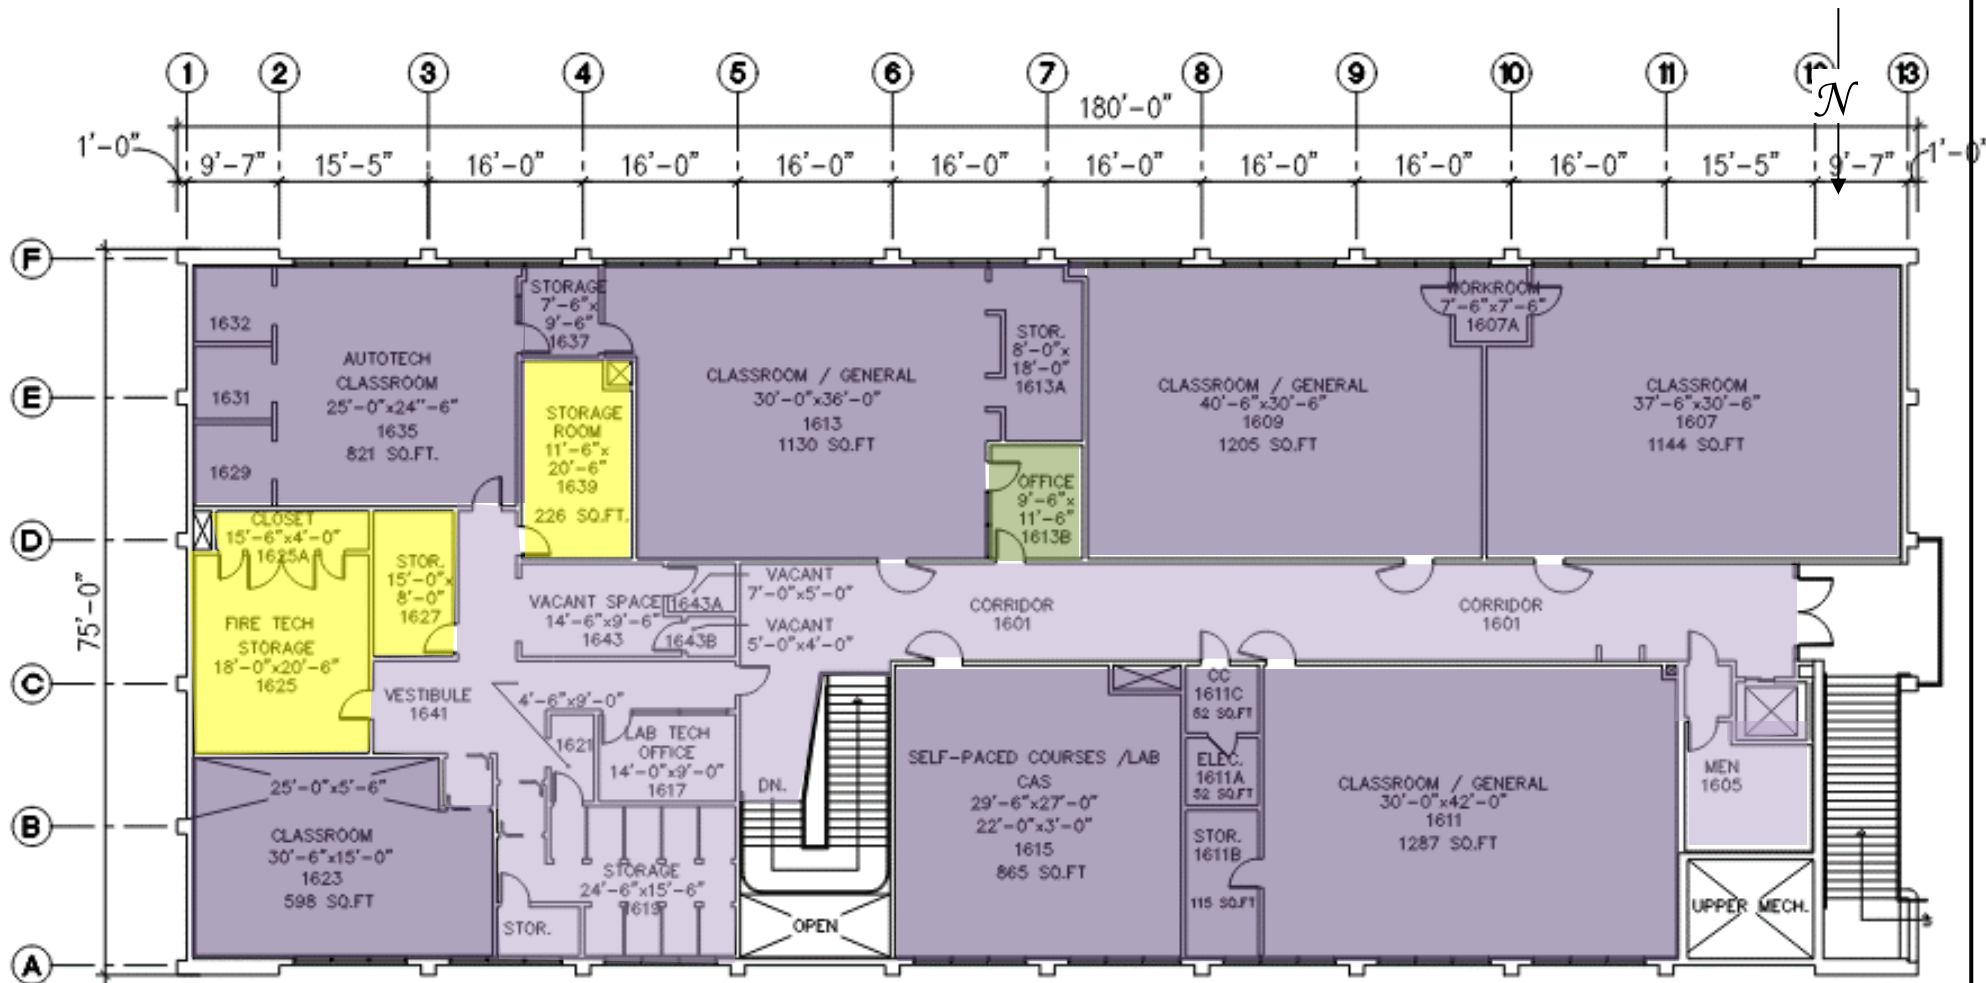

Safe Work Practice Zones

Chabot College – Building 1600 1st Floor
 25555 Hesperian Blvd., Hayward, CA
 FACS #PJ48098
 April 5, 2021

LEGEND

Green = staff personal spaces	Light Purple = common areas
Yellow = staff common areas	Dark Purple = public specialized areas
Orange = staff specialized areas	