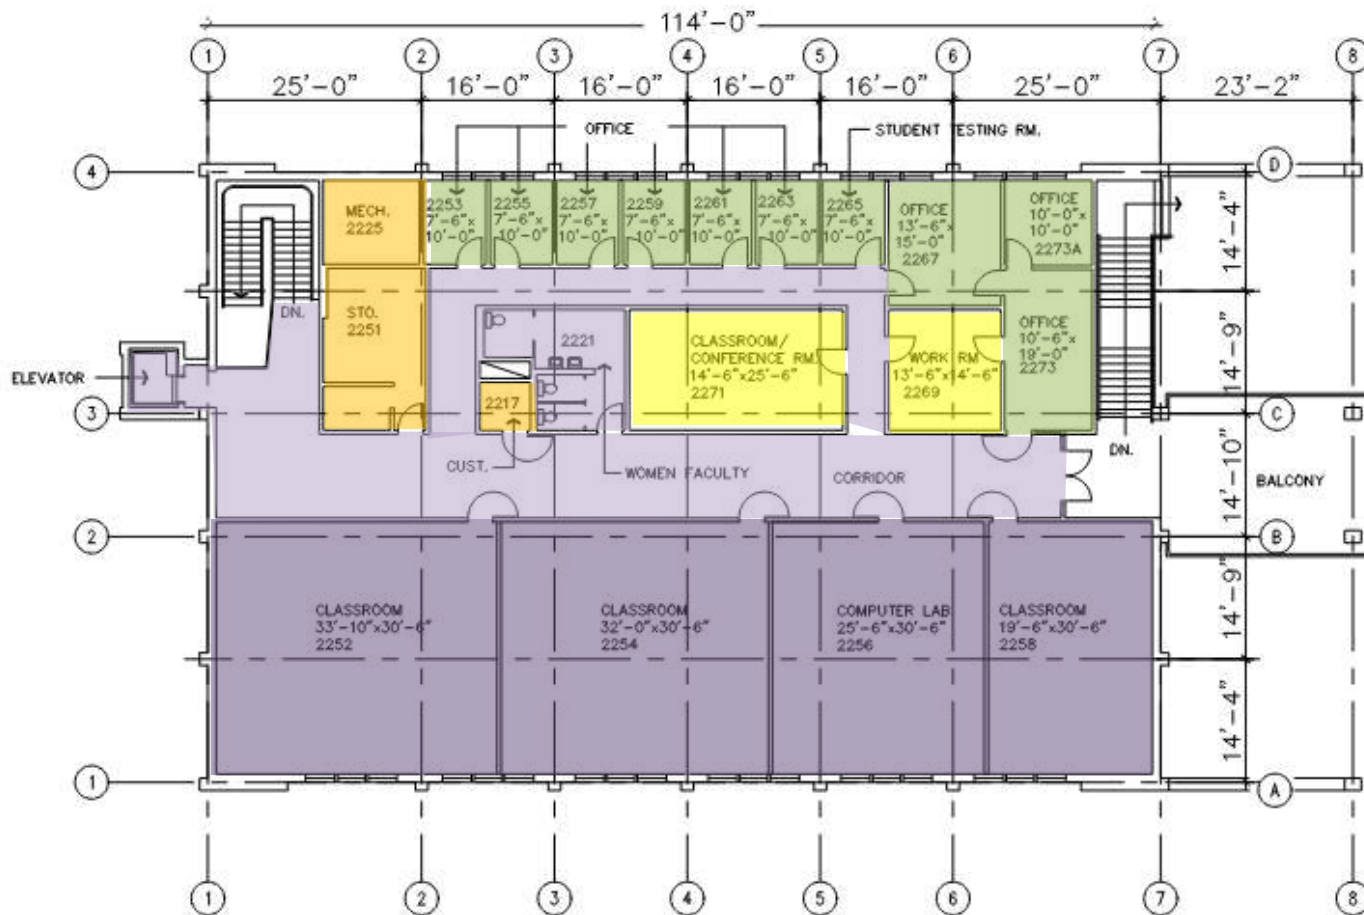

CHABOT COLLEGE
1ST FLOOR PLAN HEALTH SCIENCES BUILDING 2200

Total SQFT: 8,379

Safe Work Practice Zones

Chabot College – Building 2200 1st Floor
 25555 Hesperian Blvd., Hayward, CA
 FACS #PJ48098
 5/6/2021

CHABOT COLLEGE
2ND FLOOR PLAN HEALTH SCIENCES BUILDING 2200

Total SQFT: 8,379

Safe Work Practice Zones

Chabot College – Building 2200 2nd Floor
 25555 Hesperian Blvd., Hayward, CA
 FACS #PJ48098
 5/6/2021