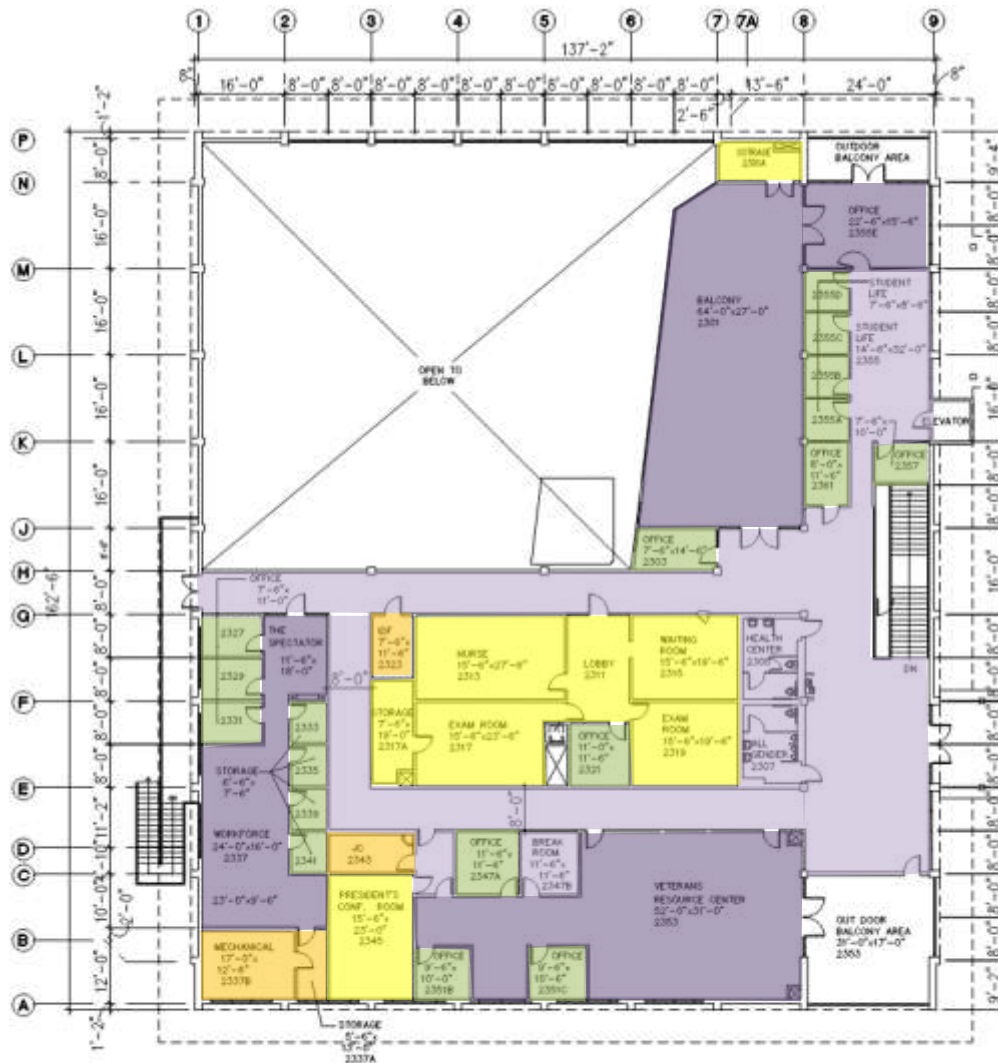

CHABOT COLLEGE
1ST FLOOR PLAN STUDENT CENTER BUILDING 2300

SCALE: 1/8" = 1'-0"

Total SQFT: 22,262

Safe Work Practice Zones

Chabot College – Building 2300 1st Floor
 25555 Hesperian Blvd., Hayward, CA
 FACS #PJ48098
 05/06/2021

LEGEND

Green = staff personal spaces	Light Purple = common areas
Yellow = staff common areas	Dark Purple = public specialized areas
Orange = staff specialized areas	

CHABOT COLLEGE
2ND FLOOR PLAN STUDENT CENTER BUILDING 2300

Total SQFT: 14,548

Safe Work Practice Zones

Chabot College – Building 2300 2nd Floor
 25555 Hesperian Blvd., Hayward, CA
 FACS #PJ48098
 May 6, 2021

LEGEND

Green = staff personal spaces	Light Purple = common areas
Yellow = staff common areas	Dark Purple = public specialized areas
Orange = staff specialized areas	