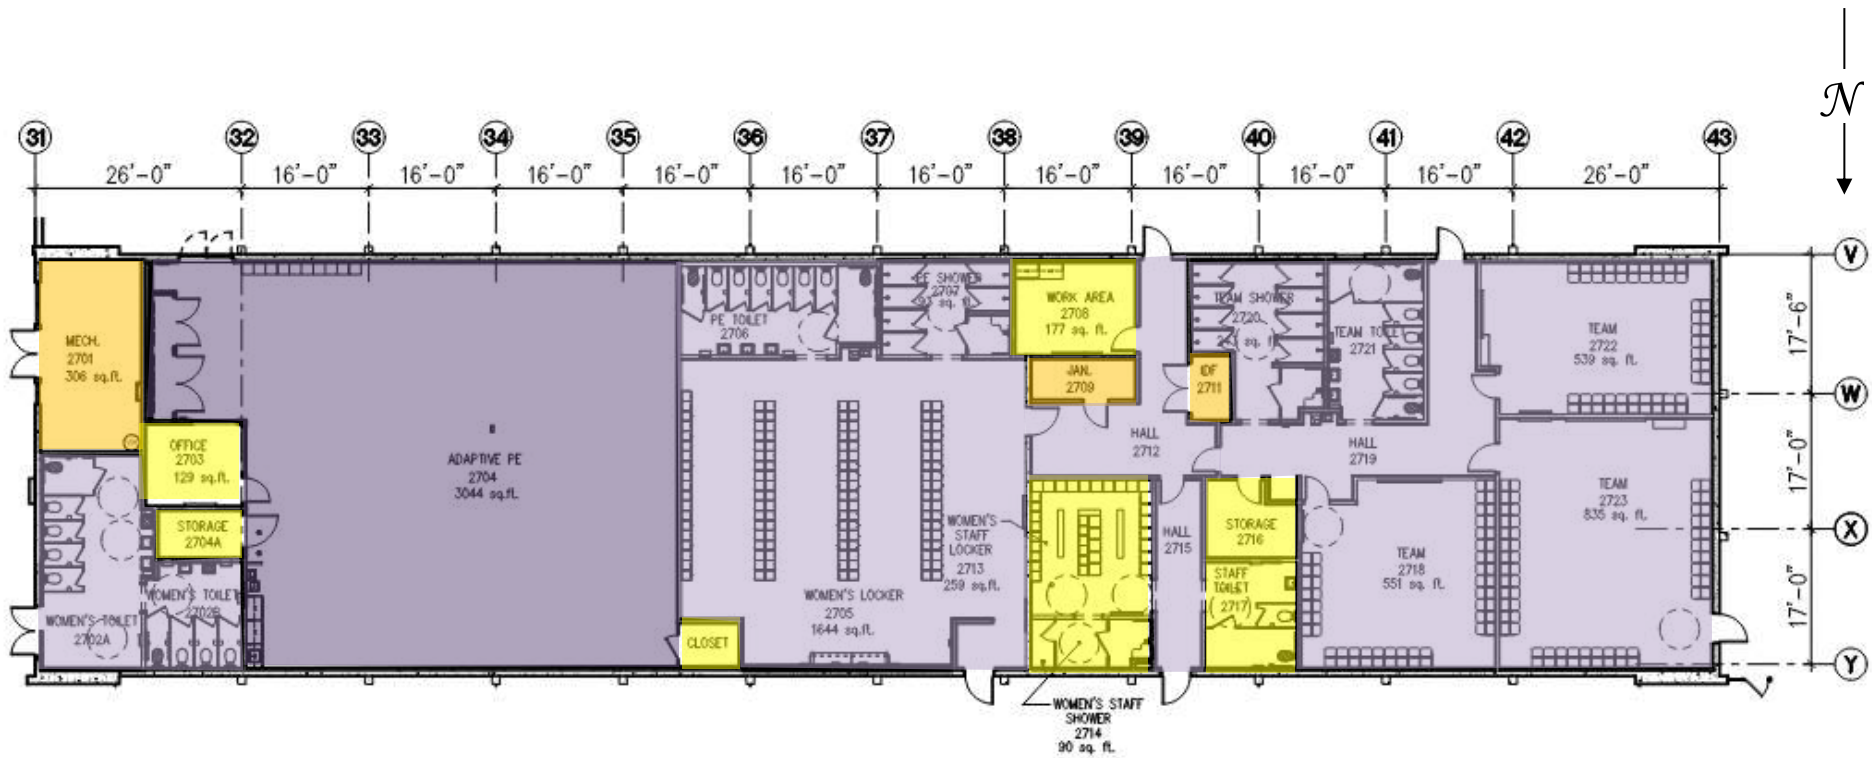

CHABOT COLLEGE
PHYSICAL EDUCATION COMPLEX BUILDING 2500

Total SQFT: 18,478

Safe Work Practice Zones

Chabot College – Building 2500
 25555 Hesperian Blvd., Hayward, CA
 FACS #PJ48098
 May 5, 2021

LEGEND

Green = staff personal spaces	Light Purple = common areas
Yellow = staff common areas	Dark Purple = public specialized areas
Orange = staff specialized areas	

CHABOT COLLEGE PHYSICAL EDUCATION OFFICE BUILDING 2600

Total SQFT: 5,385

Safe Work Practice Zones

Chabot College – Building 2600
25555 Hesperian Blvd., Hayward, CA
FACS #PJ48098
May 5, 2021

LEGEND

Green = staff personal spaces	Light Purple = common areas
Yellow = staff common areas	Dark Purple = public specialized areas
Orange = staff specialized areas	

CHABOT COLLEGE
PHYSICAL EDUCATION OFFICE BUILDING 2700

0 4' 8' 16'
 SCALE: 1/8" = 1'-0"

Total SQFT: 11,236

Safe Work Practice Zones

Chabot College – Building 2700
 25555 Hesperian Blvd., Hayward, CA
 FACS #PJ48098
 May 5, 2021