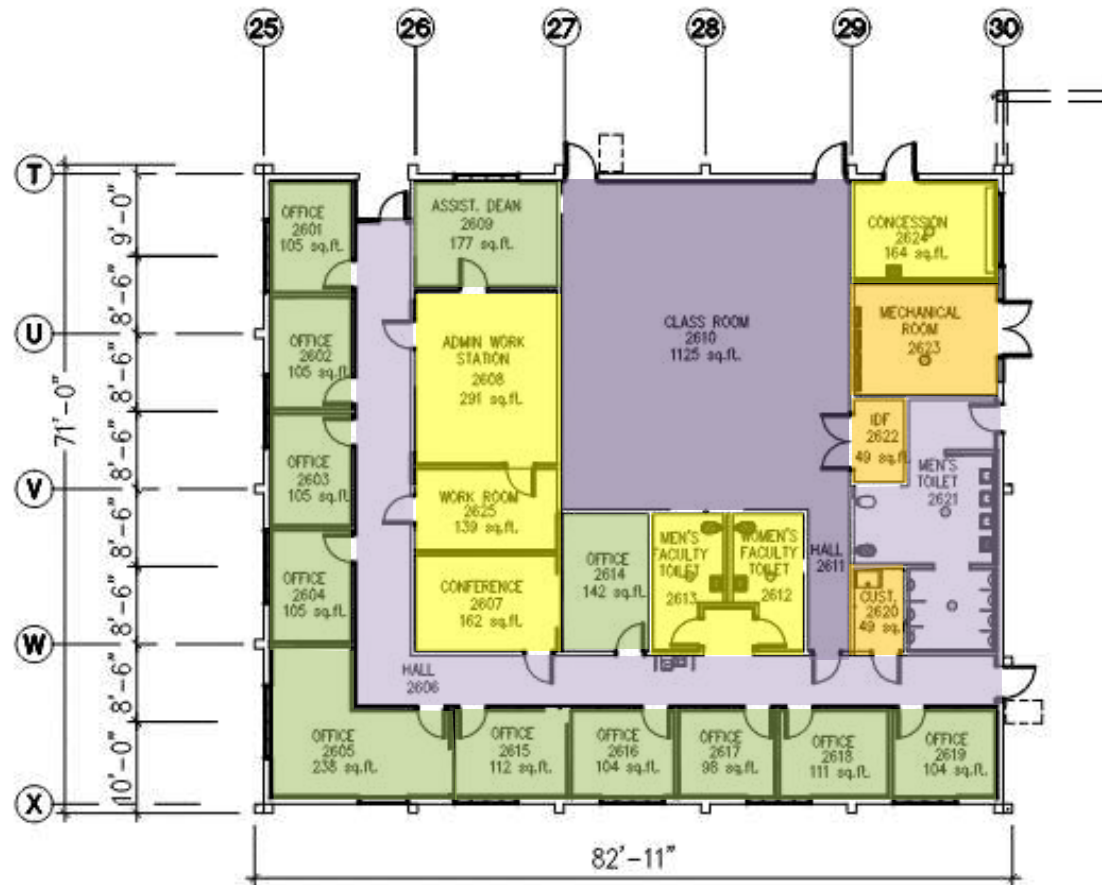

CHABOT COLLEGE
PHYSICAL EDUCATION COMPLEX BUILDING 2500

Total SQFT: 18,478

Safe Work Practice Zones

Chabot College – Building 2500
 25555 Hesperian Blvd., Hayward, CA
 FACS #PJ48098
 May 5, 2021

LEGEND

Green = staff personal spaces	Light Purple = common areas
Yellow = staff common areas	Dark Purple = public specialized areas
Orange = staff specialized areas	

CHABOT COLLEGE PHYSICAL EDUCATION OFFICE BUILDING 2600

Total SQFT: 5,385

Safe Work Practice Zones

Chabot College – Building 2600
25555 Hesperian Blvd., Hayward, CA
FACS #PJ48098
May 5, 2021

LEGEND

Green = staff personal spaces	Light Purple = common areas
Yellow = staff common areas	Dark Purple = public specialized areas
Orange = staff specialized areas	

CHABOT COLLEGE
PHYSICAL EDUCATION OFFICE BUILDING 2700

0 4' 8' 16'
 SCALE: 1/8" = 1'-0"

Total SQFT: 11,236

Safe Work Practice Zones

Chabot College – Building 2700
 25555 Hesperian Blvd., Hayward, CA
 FACS #PJ48098
 May 5, 2021