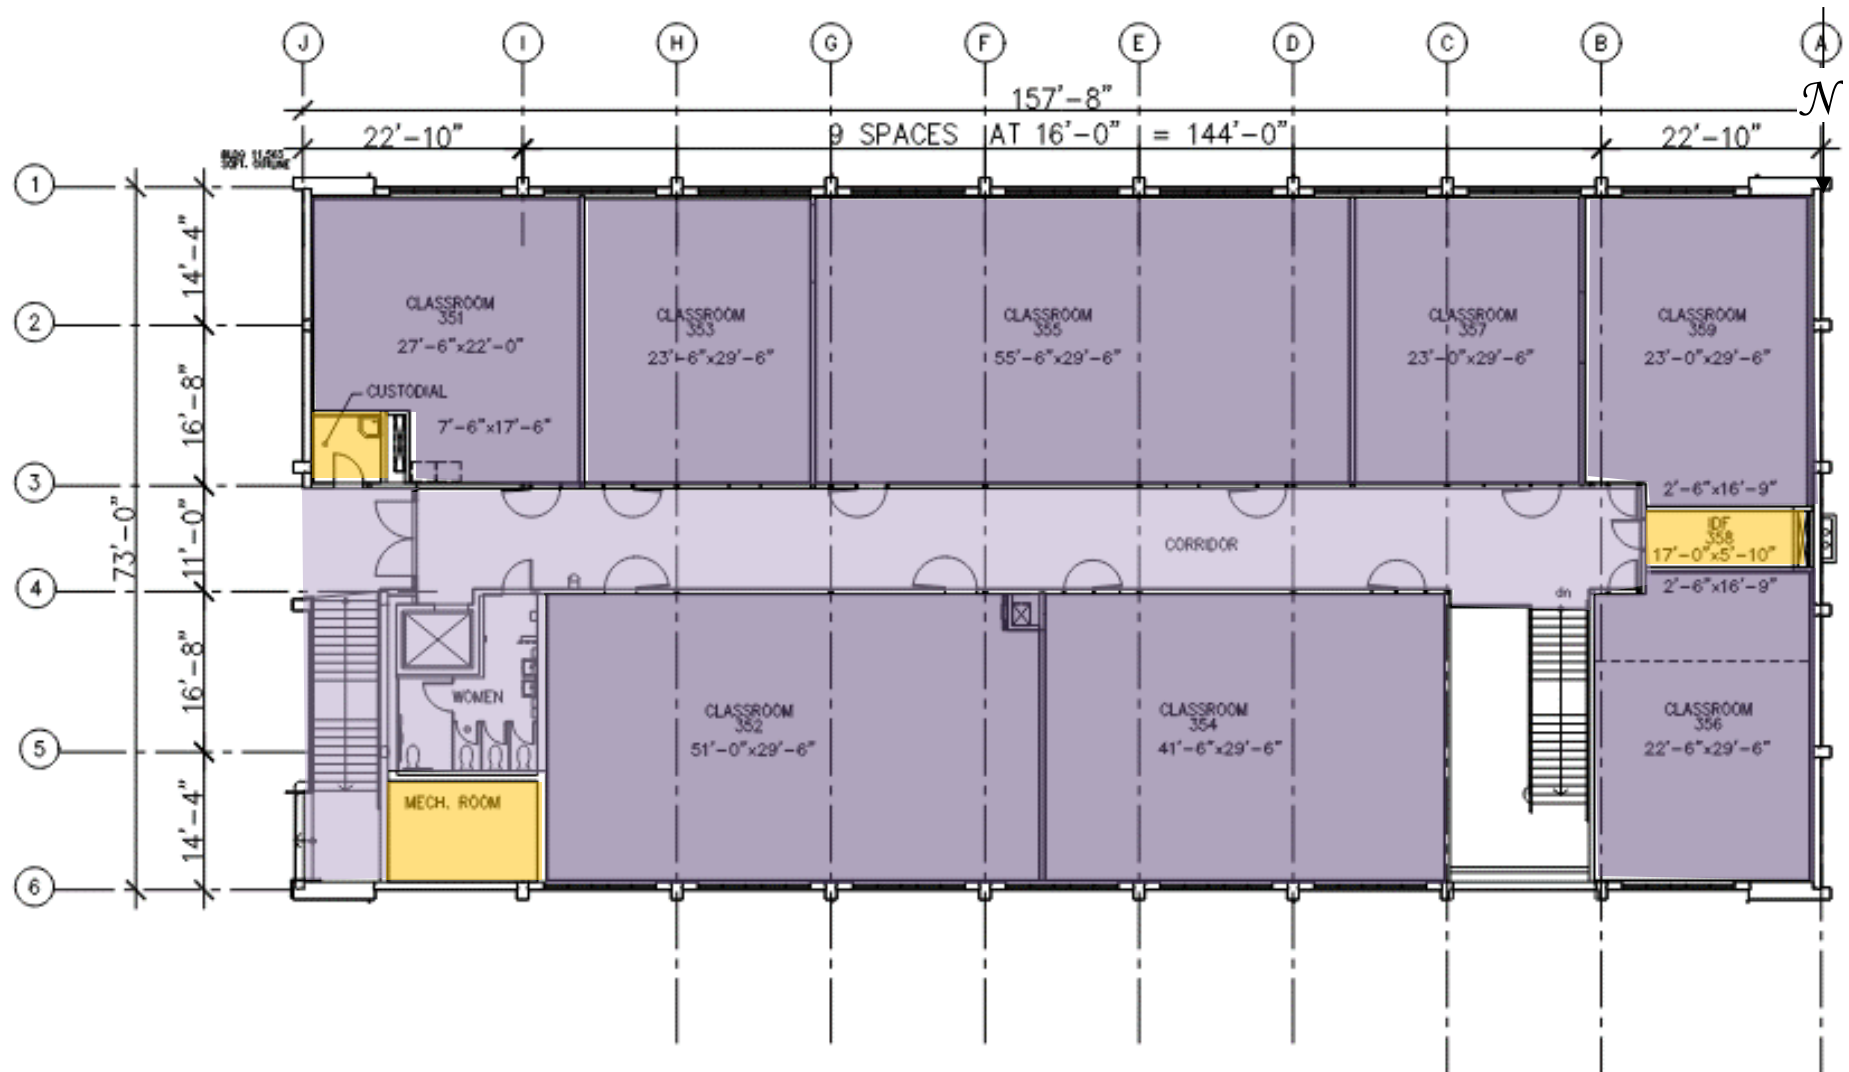

Safe Work Practice Zones

Chabot College – Building 300 1st Floor
 25555 Hesperian Blvd., Hayward, CA
 FACS #PJ48098
 April 5, 2021

LEGEND

Green = staff personal spaces	Light Purple = common areas
Yellow = staff common areas	Dark Purple = public specialized areas
Orange = staff specialized areas	

Safe Work Practice Zones

Chabot College – Building TBD
 25555 Hesperian Blvd., Hayward, CA
 FACS #PJ48098
 April 5, 2021

LEGEND

Green = staff personal spaces	Light Purple = common areas
Yellow = staff common areas	Dark Purple = public specialized areas
Orange = staff specialized areas	