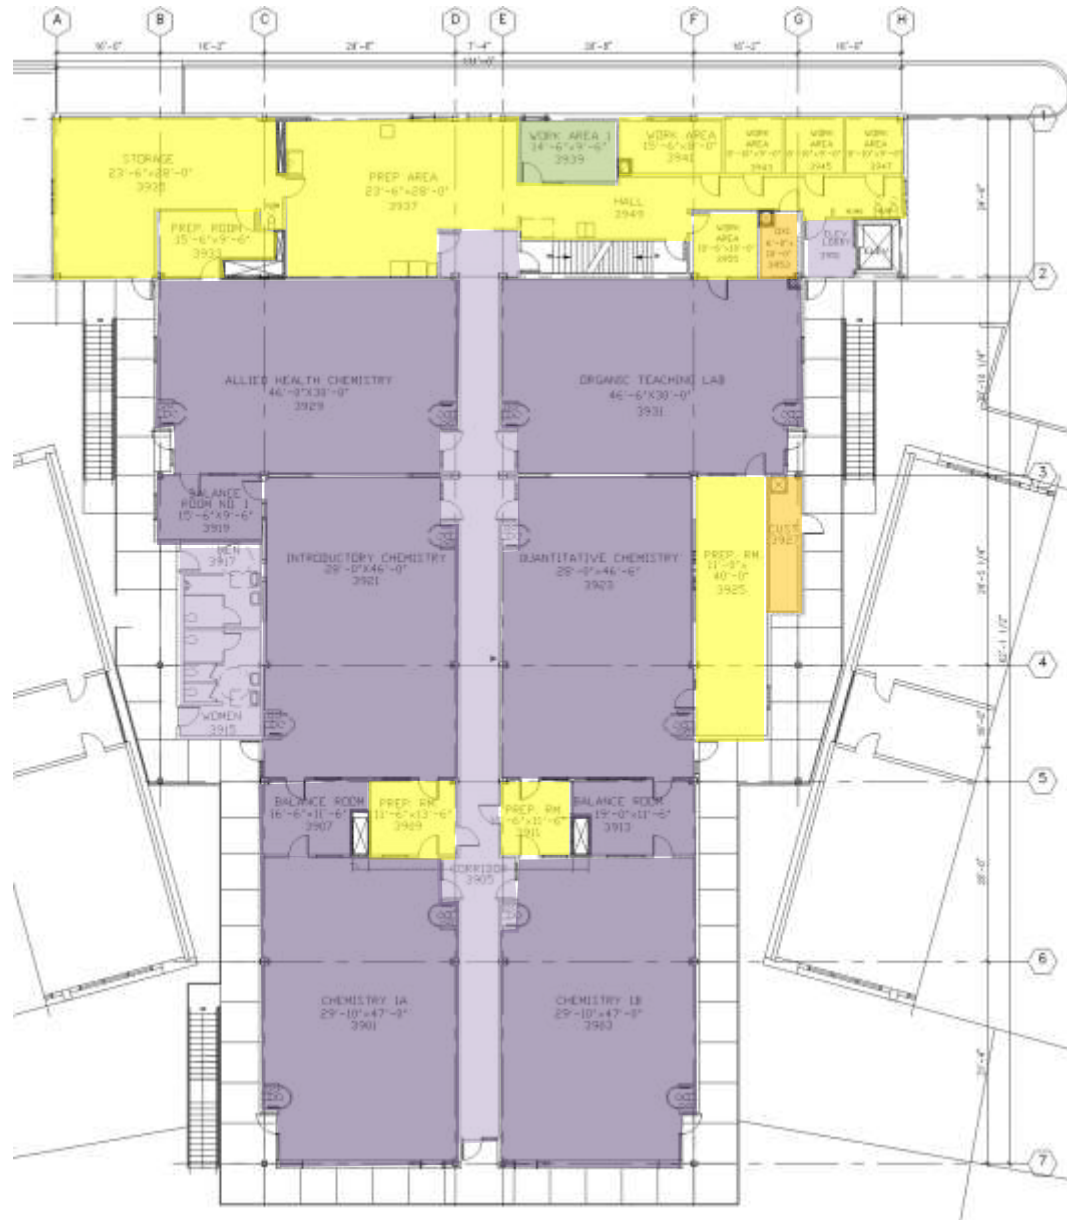

**Safe Work Practice Zones**

Chabot College – Building 3900 1<sup>st</sup> Floor  
 25555 Hesperian Blvd., Hayward, CA  
 FACS #PJ48098  
 May 5, 2021

**LEGEND**

Green = staff personal spaces	Light Purple = common areas
Yellow = staff common areas	Dark Purple = public specialized areas
Orange = staff specialized areas	

**Safe Work Practice Zones**

Chabot College – Building 3900 2nd Floor  
 25555 Hesperian Blvd., Hayward, CA  
 FACS #PJ48098  
 May 5, 2021

**LEGEND**

Green = staff personal spaces	Light Purple = common areas
Yellow = staff common areas	Dark Purple = public specialized areas
Orange = staff specialized areas	