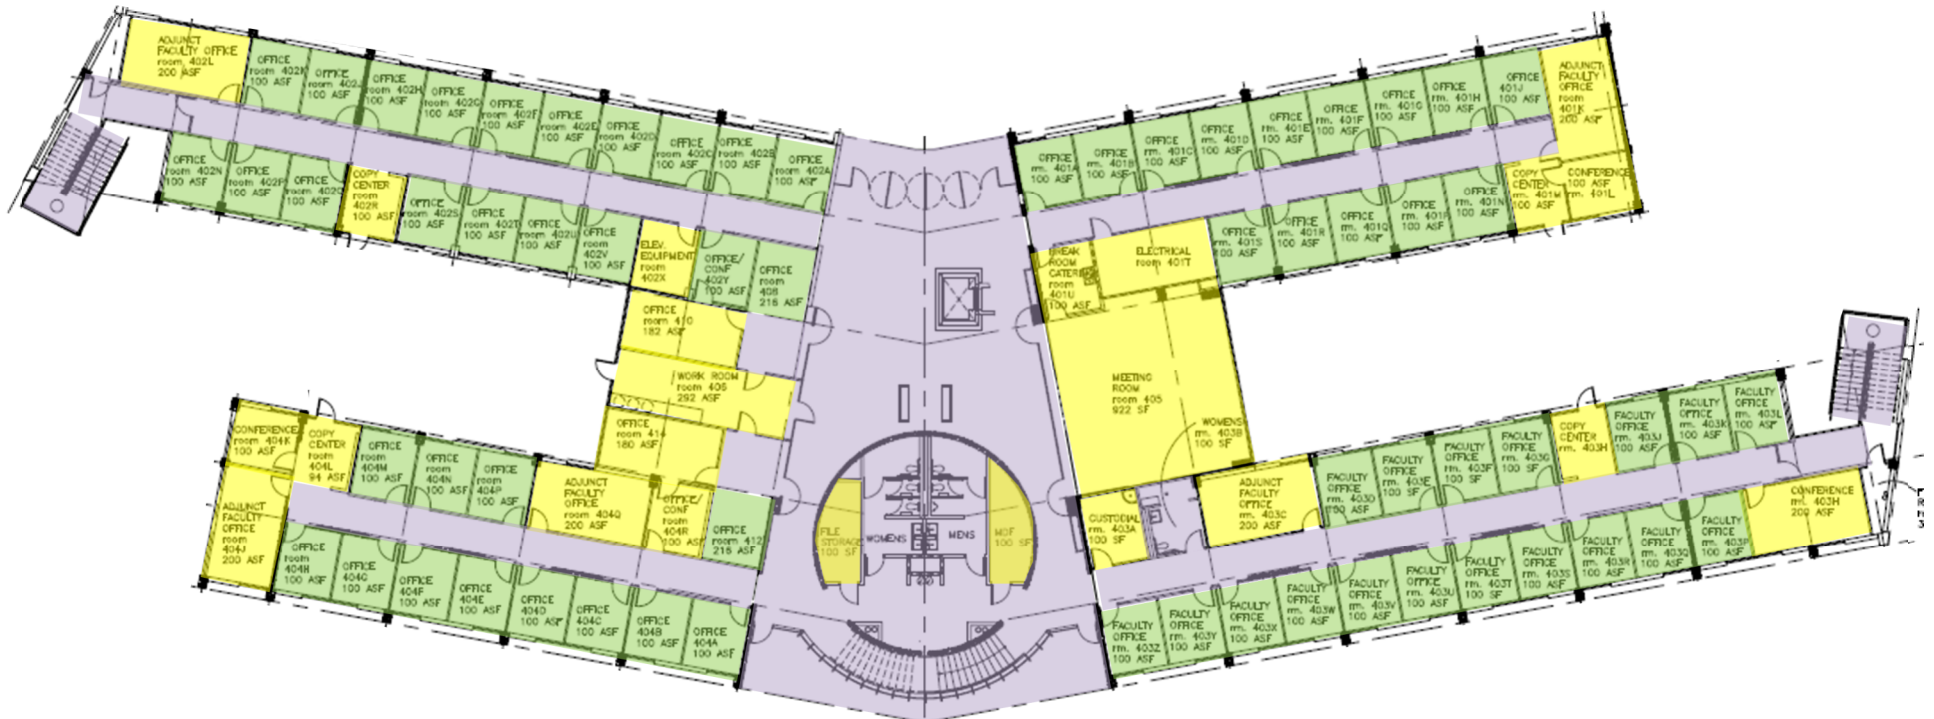

1st Floor

Safe Work Practice Zones

Chabot College – Building 400
 25555 Hesperian Blvd., Hayward, CA
 FACS #PJ48098
 November 16, 2020

LEGEND

Green = staff personal spaces	Light Purple = common areas
Yellow = staff common areas	Dark Purple = public specialized areas
Orange = staff specialized areas	

2nd Floor

Safe Work Practice Zones

Chabot College – Building 400
 25555 Hesperian Blvd., Hayward, CA
 FACS #PJ48098
 November 16, 2020

LEGEND

Green = staff personal spaces	Light Purple = common areas
Yellow = staff common areas	Dark Purple = public specialized areas
Orange = staff specialized areas	