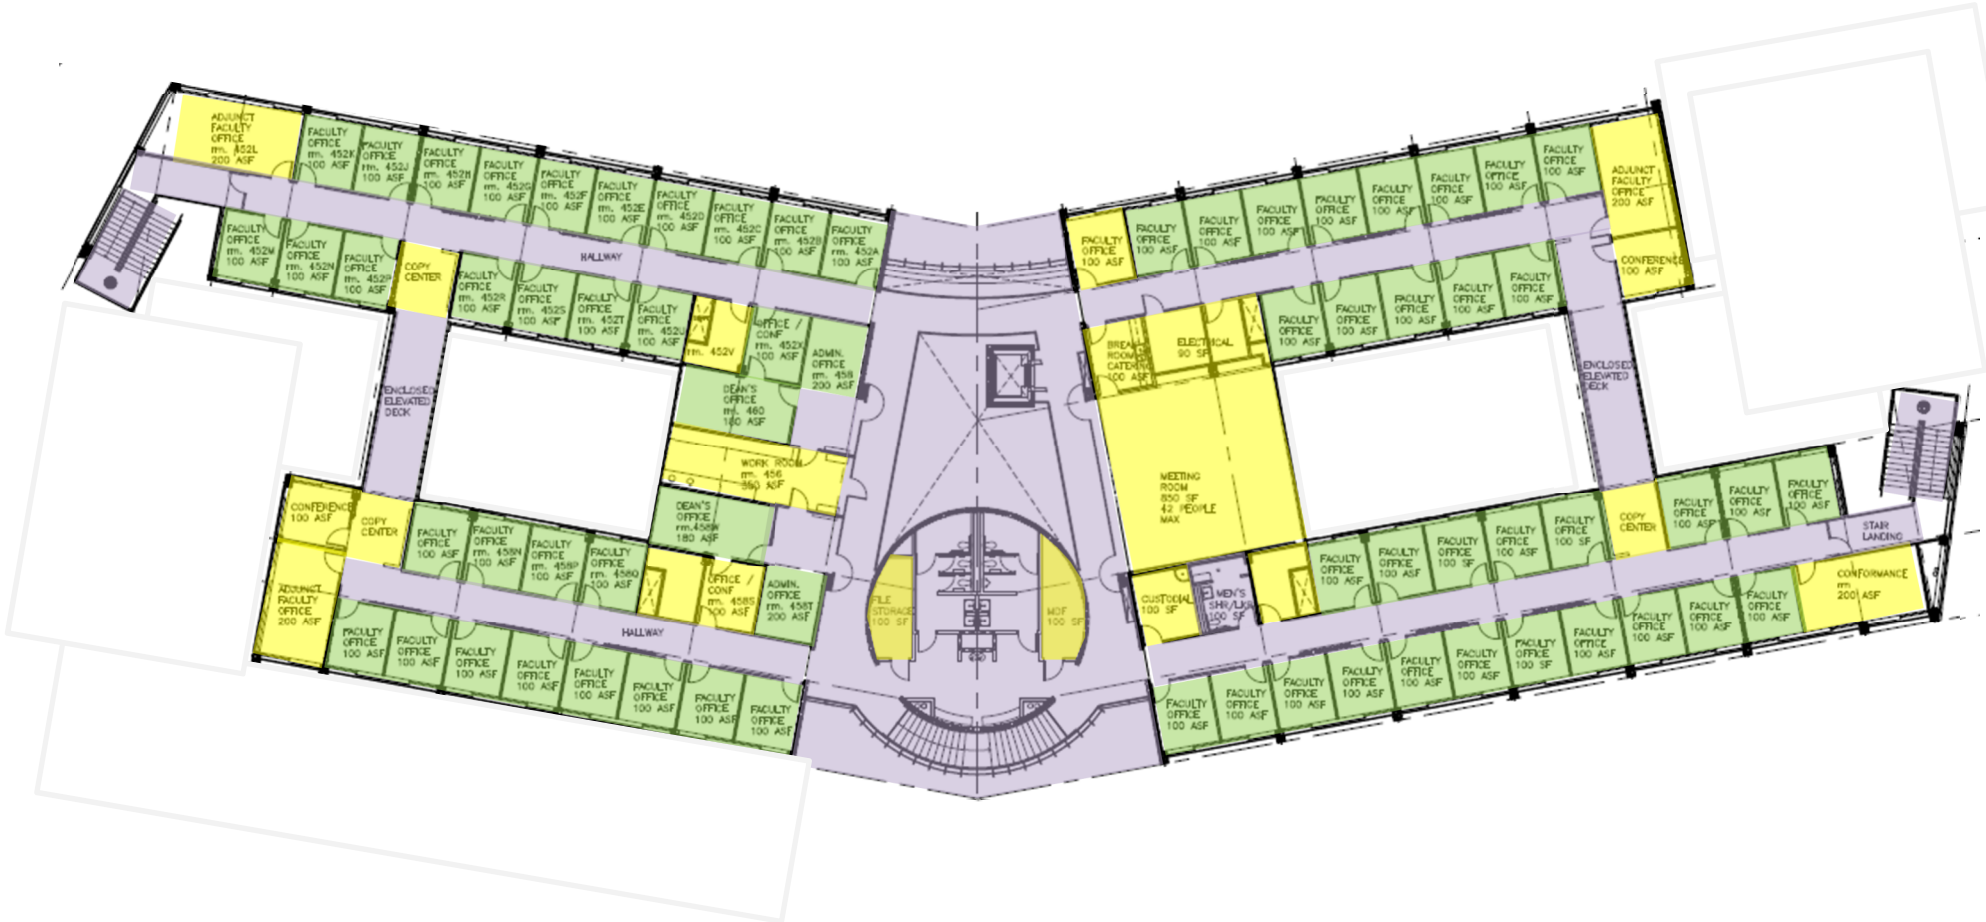

1st Floor

Safe Work Practice Zones

Chabot College – Building 400
 25555 Hesperian Blvd., Hayward, CA
 FACS #PJ48098
 November 16, 2020

LEGEND

Green = staff personal spaces	Light Purple = common areas
Yellow = staff common areas	Dark Purple = public specialized areas
Orange = staff specialized areas	

2nd Floor

Safe Work Practice Zones

Chabot College – Building 400
 25555 Hesperian Blvd., Hayward, CA
 FACS #PJ48098
 November 16, 2020

LEGEND

Green = staff personal spaces	Light Purple = common areas
Yellow = staff common areas	Dark Purple = public specialized areas
Orange = staff specialized areas	