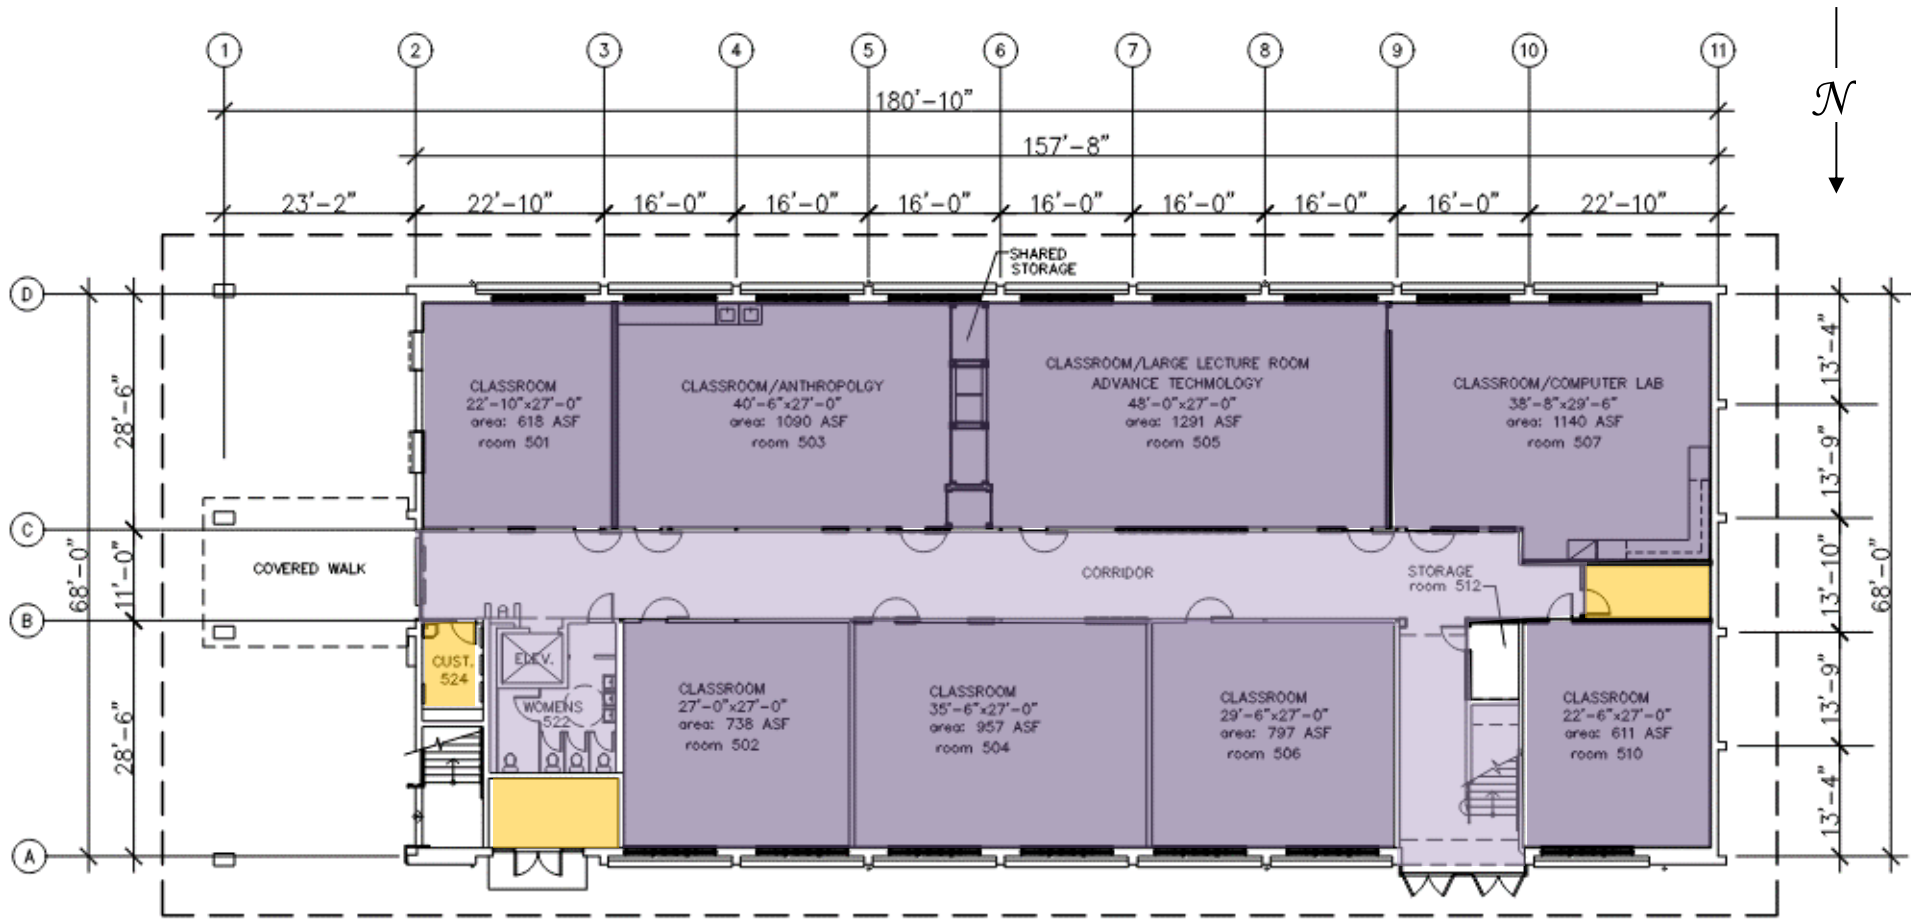

**Safe Work Practice Zones**

Chabot College – Building 500 – 1<sup>st</sup> Floor  
 25555 Hesperian Blvd., Hayward, CA  
 FACS #PJ48098  
 April 5, 2021

**LEGEND**

Green = staff personal spaces	Light Purple = common areas
Yellow = staff common areas	Dark Purple = public specialized areas
Orange = staff specialized areas	