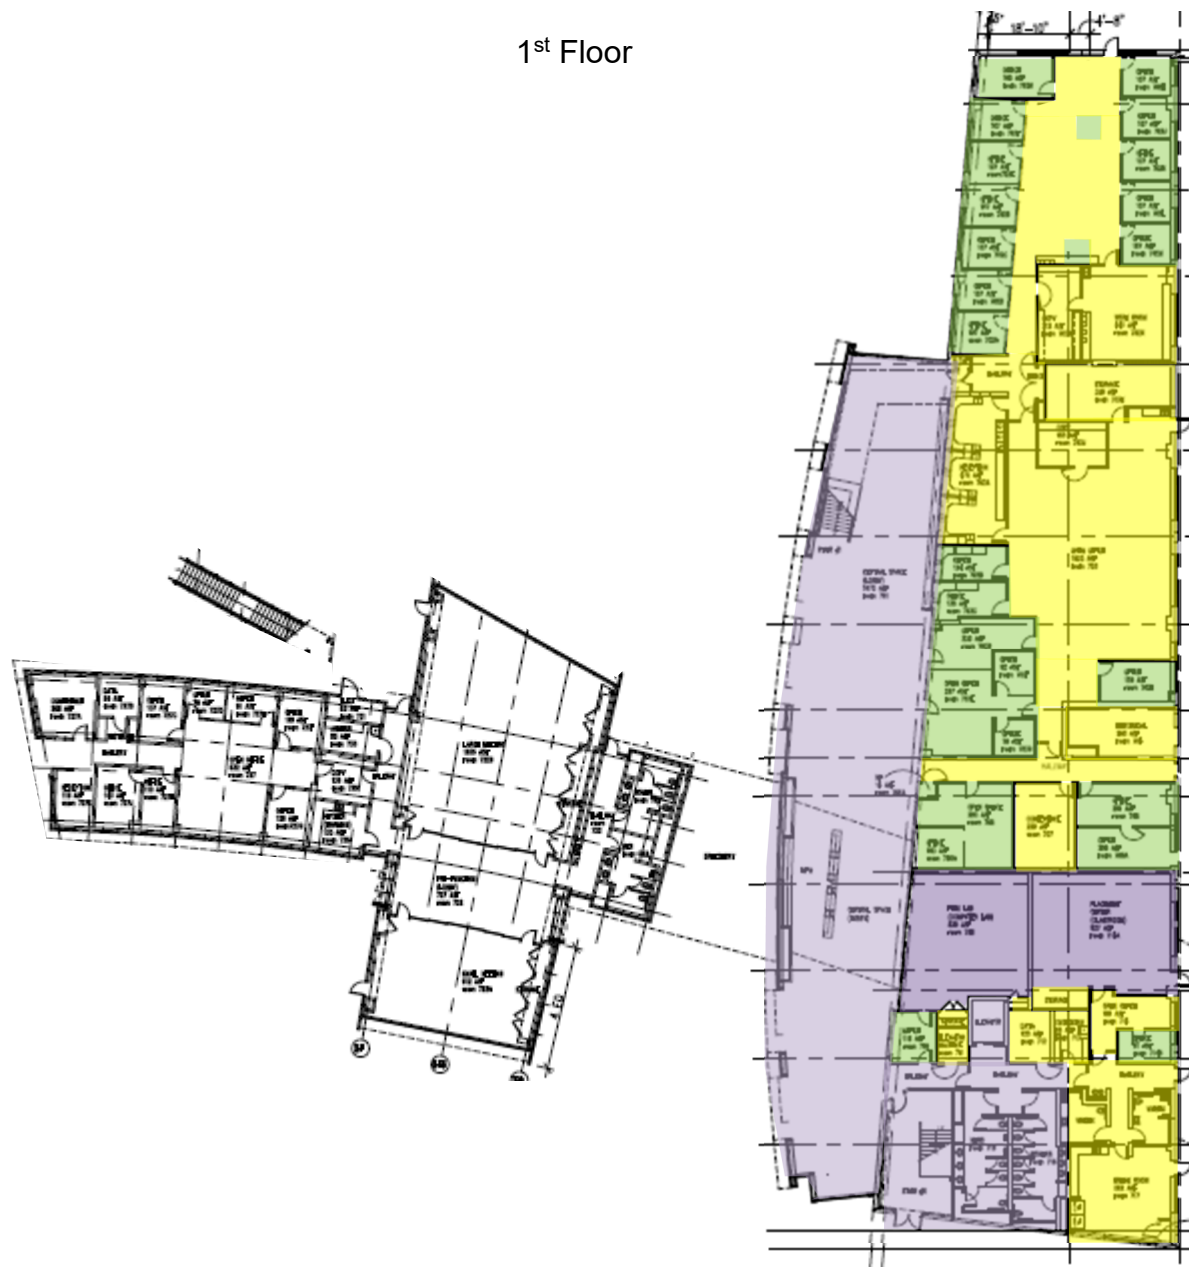

1st Floor

Safe Work Practice Zones

Chabot College – Building 700
 25555 Hesperian Blvd., Hayward, CA
 FACS #PJ48098
 November 16, 2020

LEGEND

Green = staff personal spaces	Light Purple = common areas
Yellow = staff common areas	Dark Purple = public specialized areas
Orange = staff specialized areas	

2nd Floor

Safe Work Practice Zones

Chabot College – Building 700
 25555 Hesperian Blvd., Hayward, CA
 FACS #PJ48098
 November 16, 2020

LEGEND

Green = staff personal spaces	Light Purple = common areas
Yellow = staff common areas	Dark Purple = public specialized areas
Orange = staff specialized areas	