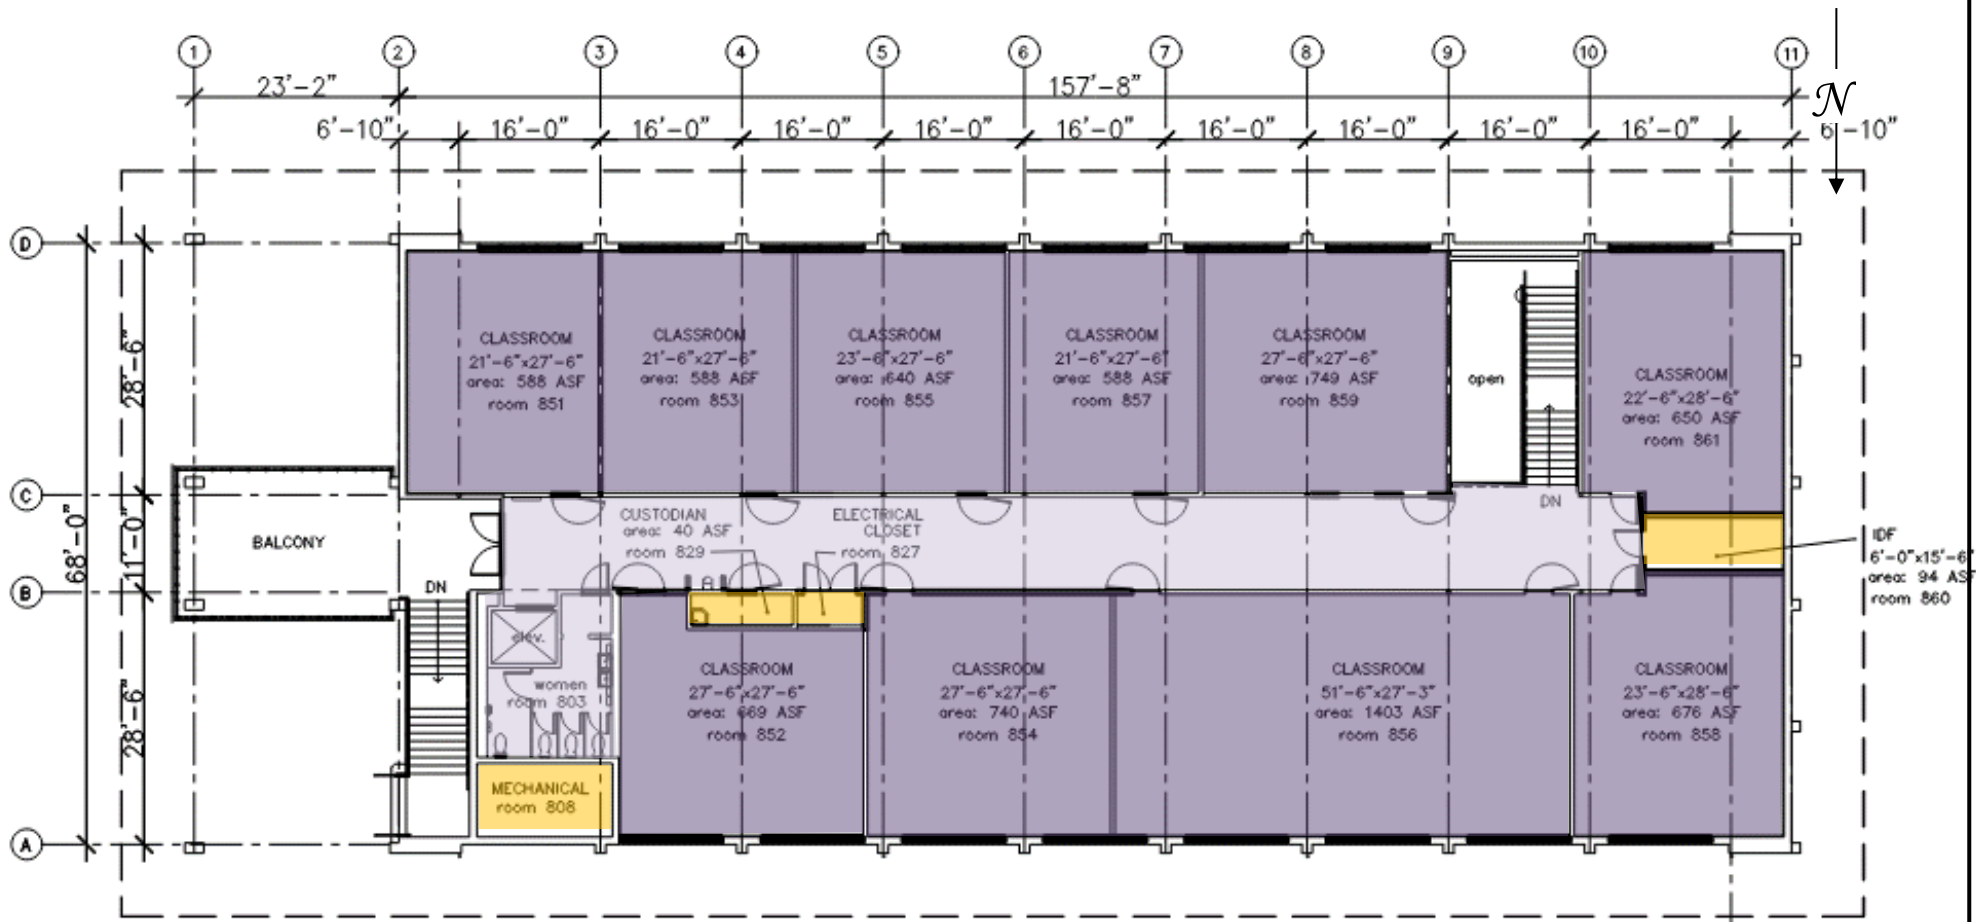

Safe Work Practice Zones

Chabot College – Building 800 1st Floor
 25555 Hesperian Blvd., Hayward, CA
 FACS #PJ48098
 April 5, 2021

LEGEND

Green = staff personal spaces	Light Purple = common areas
Yellow = staff common areas	Dark Purple = public specialized areas
Orange = staff specialized areas	

Safe Work Practice Zones

Chabot College – Building 800 2nd Floor
 25555 Hesperian Blvd., Hayward, CA
 FACS #PJ48098
 April 5, 2021

LEGEND

Green = staff personal spaces	Light Purple = common areas
Yellow = staff common areas	Dark Purple = public specialized areas
Orange = staff specialized areas	