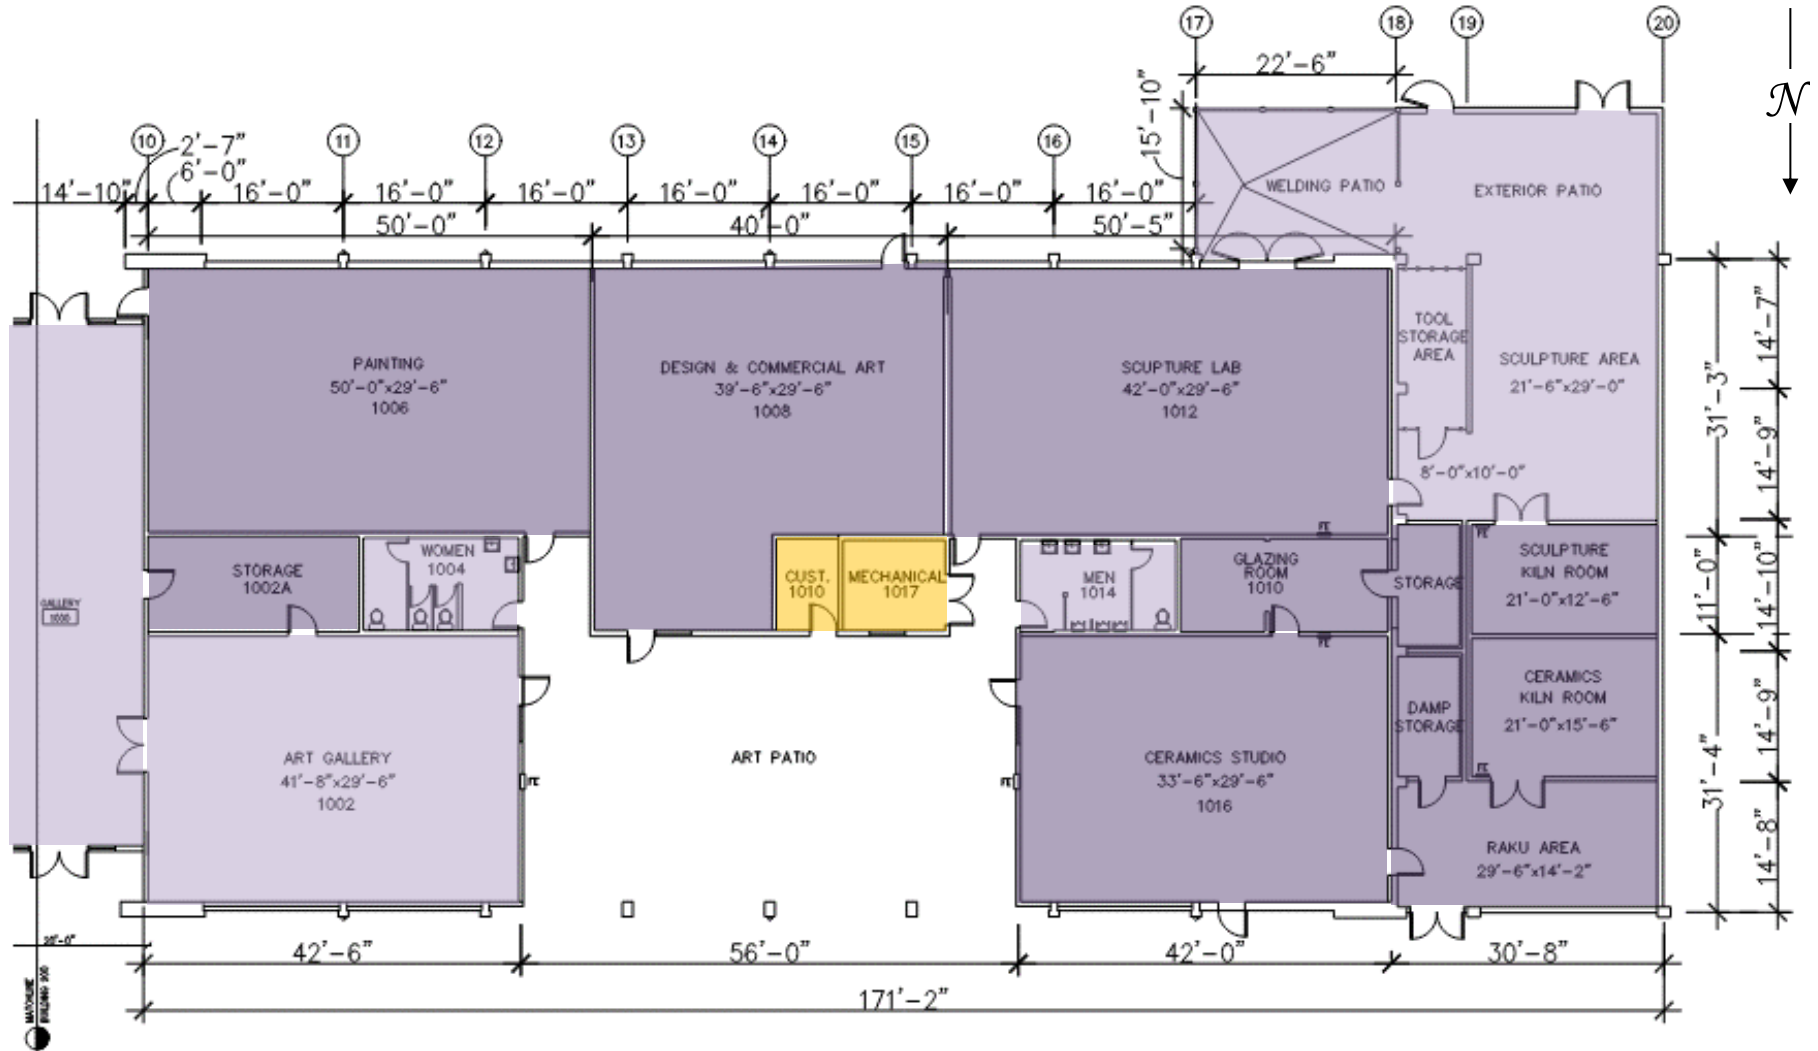

**Safe Work Practice Zones**

Chabot College – Building 900  
 25555 Hesperian Blvd., Hayward, CA  
 FACS #PJ48098  
 April 5, 2021

**LEGEND**

Green = staff personal spaces	Light Purple = common areas
Yellow = staff common areas	Dark Purple = public specialized areas
Orange = staff specialized areas	

**Safe Work Practice Zones**

Chabot College – Building 1000  
 25555 Hesperian Blvd., Hayward, CA  
 FACS #PJ48098  
 April 5, 2021

**LEGEND**

Green = staff personal spaces	Light Purple = common areas
Yellow = staff common areas	Dark Purple = public specialized areas
Orange = staff specialized areas	