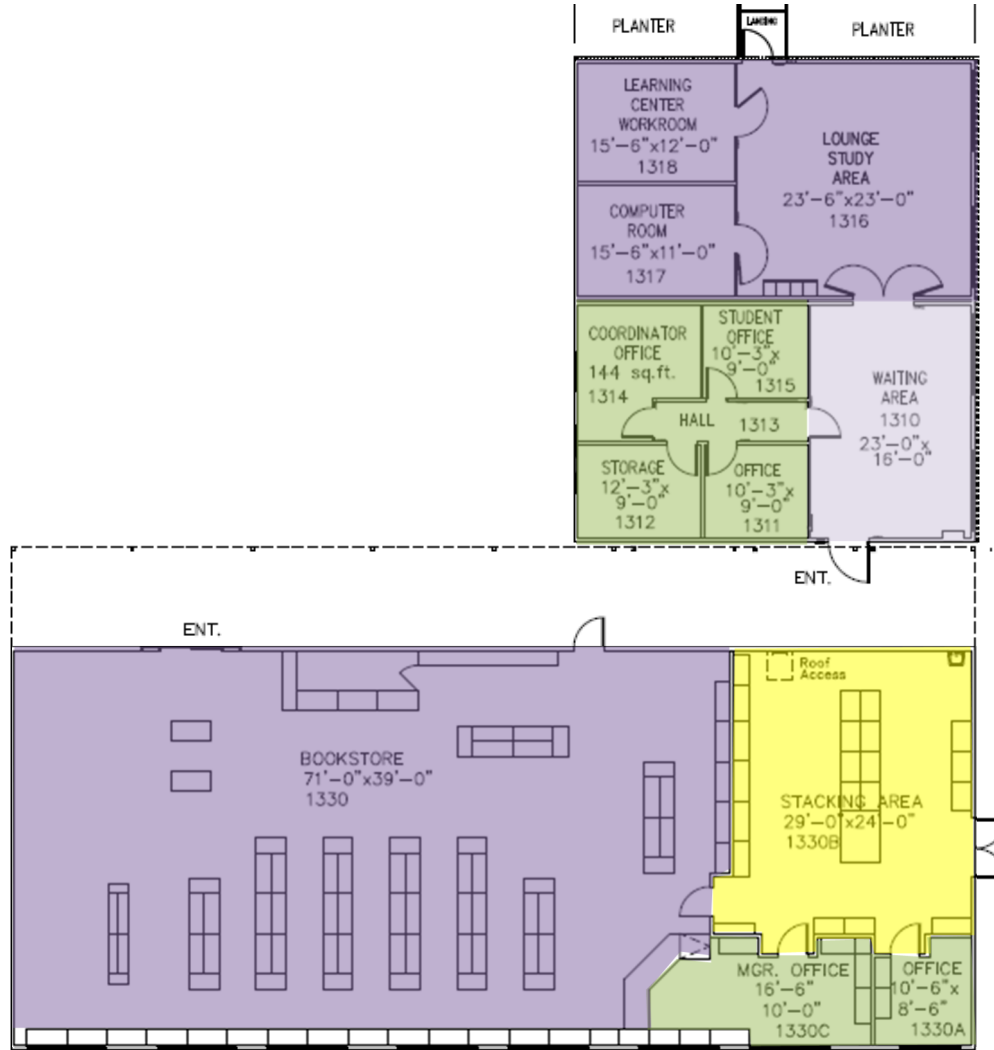

Building 1300

Safe Work Practice Zones

Las Positas College – Building 1300
3000 Campus Hill Dr., Livermore, CA
FACS #PJ48098
November 19, 2020

LEGEND

Green = staff personal spaces	Light Purple = common areas
Yellow = staff common areas	Dark Purple = public specialized areas
Orange = staff specialized areas	