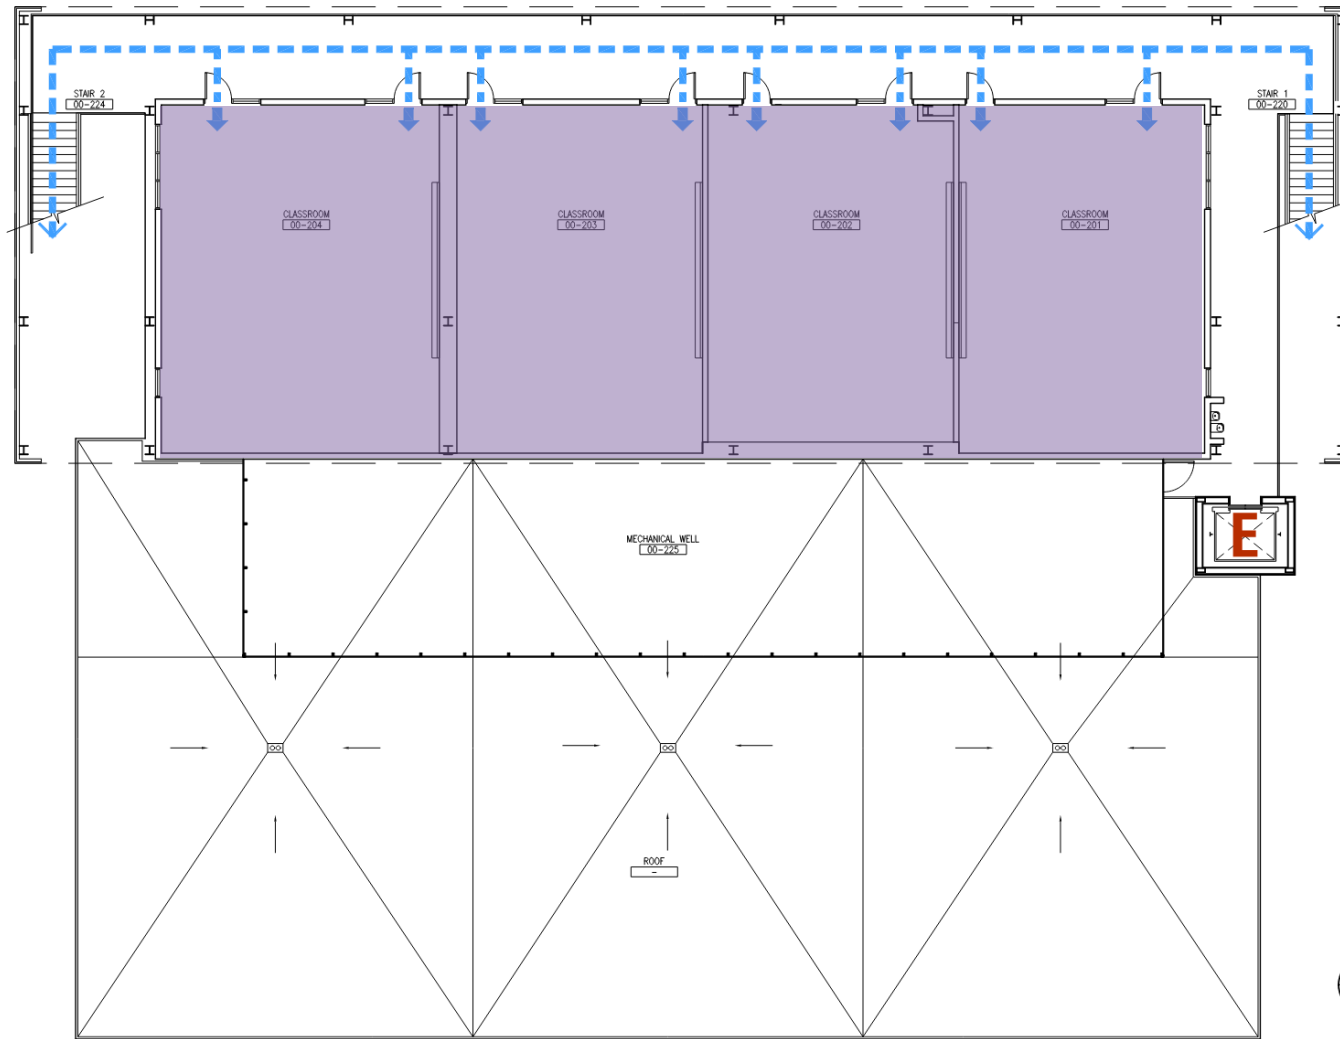

Building 1850

1
T2.1:

Safe Work Practice Zones

Las Positas College – Building 1850
 3000 Campus Hill Dr., Livermore, CA
 FACS #PJ48098
 September 17, 2020

LEGEND

Green = staff personal spaces	Light Purple = common areas
Yellow = staff common areas	Dark Purple = public specialized areas
Orange = staff specialized areas	

Building 1850

Safe Work Practice Zones

Las Positas College – Building 1850
 3000 Campus Hill Dr., Livermore, CA
 FACS #PJ48098
 September 17, 2020

LEGEND

Green = staff personal spaces	Light Purple = common areas
Yellow = staff common areas	Dark Purple = public specialized areas
Orange = staff specialized areas	