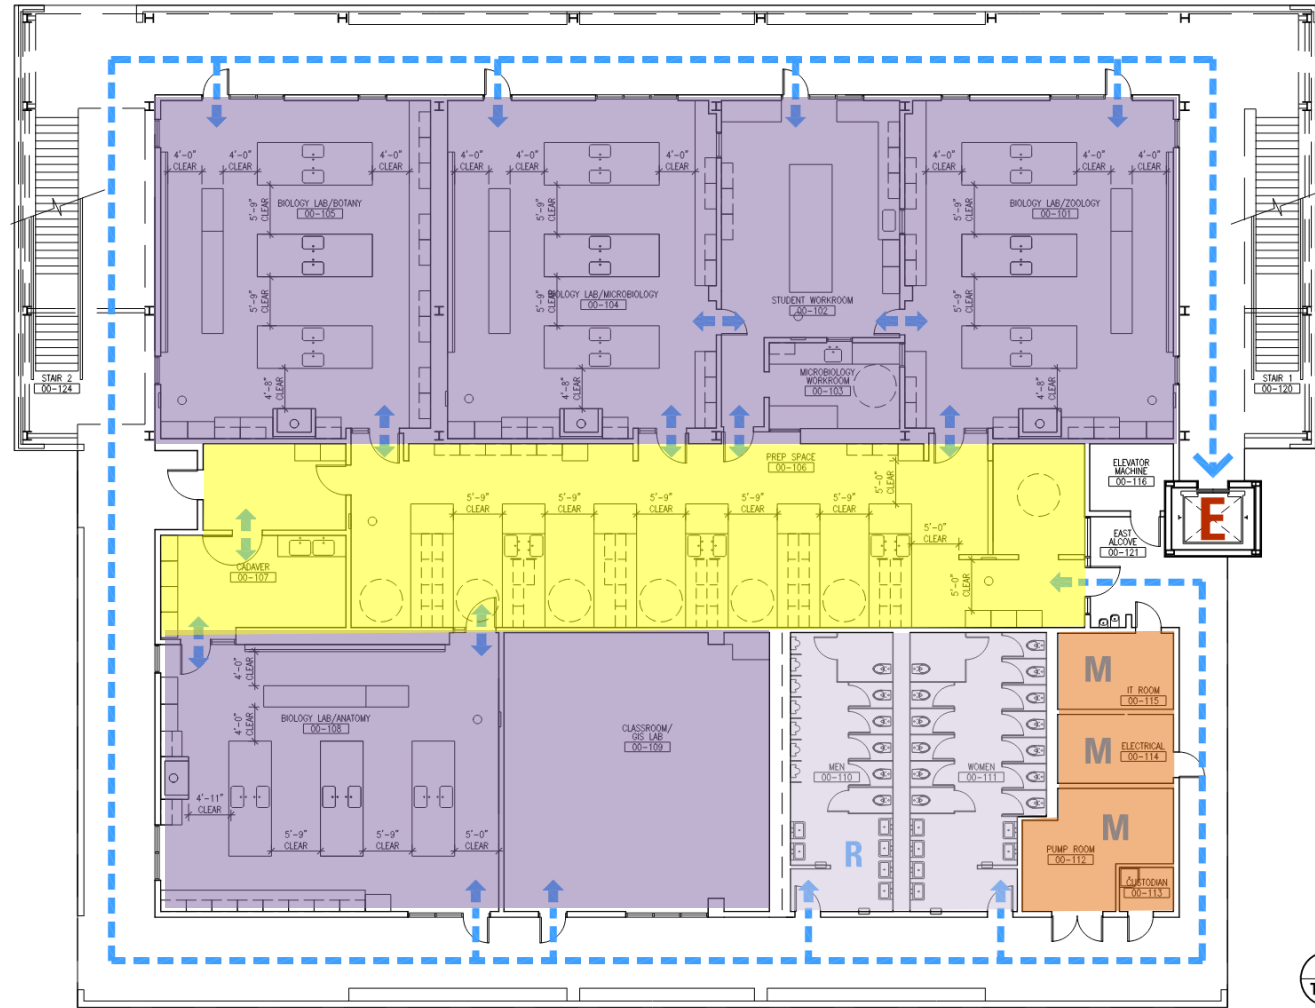

Building 1850

1
T2.1:

Safe Work Practice Zones

Las Positas College – Building 1850
 3000 Campus Hill Dr., Livermore, CA
 FACS #PJ48098
 September 17, 2020

LEGEND

Green = staff personal spaces	Light Purple = common areas
Yellow = staff common areas	Dark Purple = public specialized areas
Orange = staff specialized areas	

Building 1850

Safe Work Practice Zones

Las Positas College – Building 1850
 3000 Campus Hill Dr., Livermore, CA
 FACS #PJ48098
 September 17, 2020

LEGEND

Green = staff personal spaces	Light Purple = common areas
Yellow = staff common areas	Dark Purple = public specialized areas
Orange = staff specialized areas	