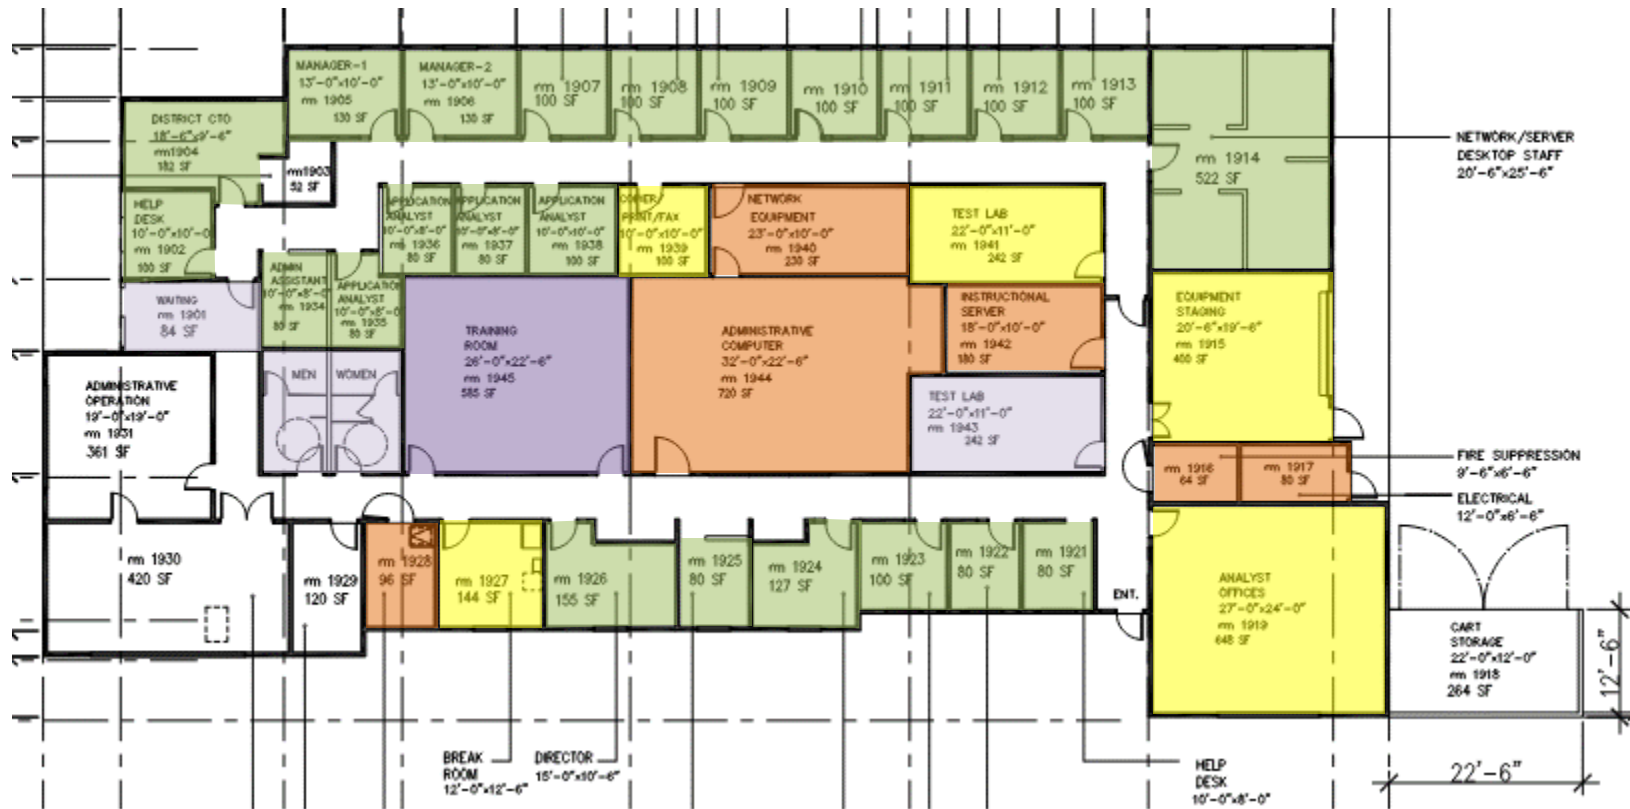

Building 1900

Safe Work Practice Zones

Las Positas College – Building 1900
 3000 Campus Hill Dr., Livermore, CA
 FACS #PJ48098
 March 30, 2021

LEGEND

Green = staff personal spaces	Light Purple = common areas
Yellow = staff common areas	Dark Purple = public specialized areas
Orange = staff specialized areas	