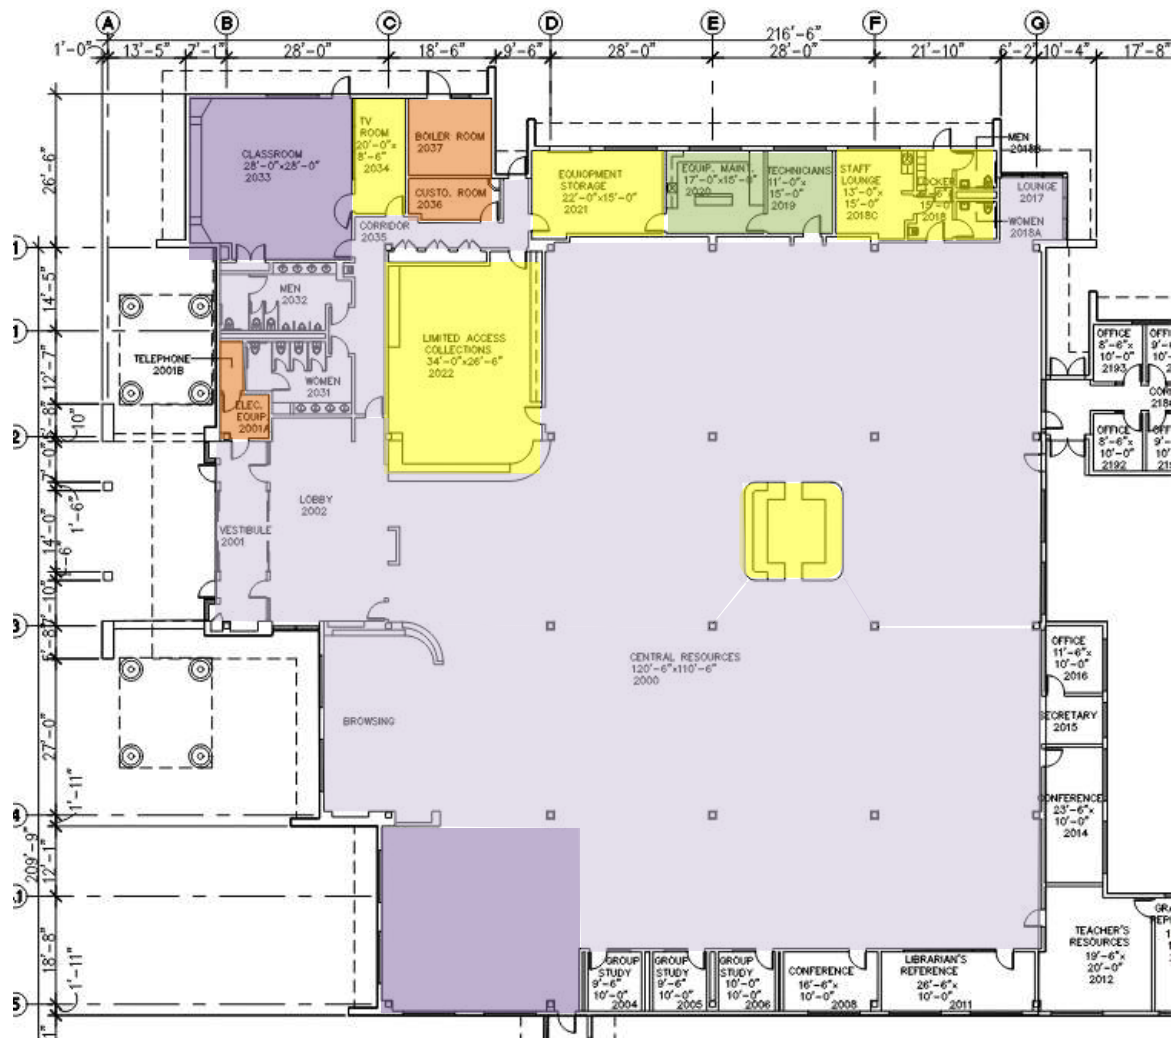

Building 2000

Safe Work Practice Zones

Las Positas College – Building 2000
 3000 Campus Hill Dr., Livermore, CA
 FACS #PJ48098
 5/3/2021

LEGEND

Green = staff personal spaces	Light Purple = common areas
Yellow = staff common areas	Dark Purple = public specialized areas
Orange = staff specialized areas	