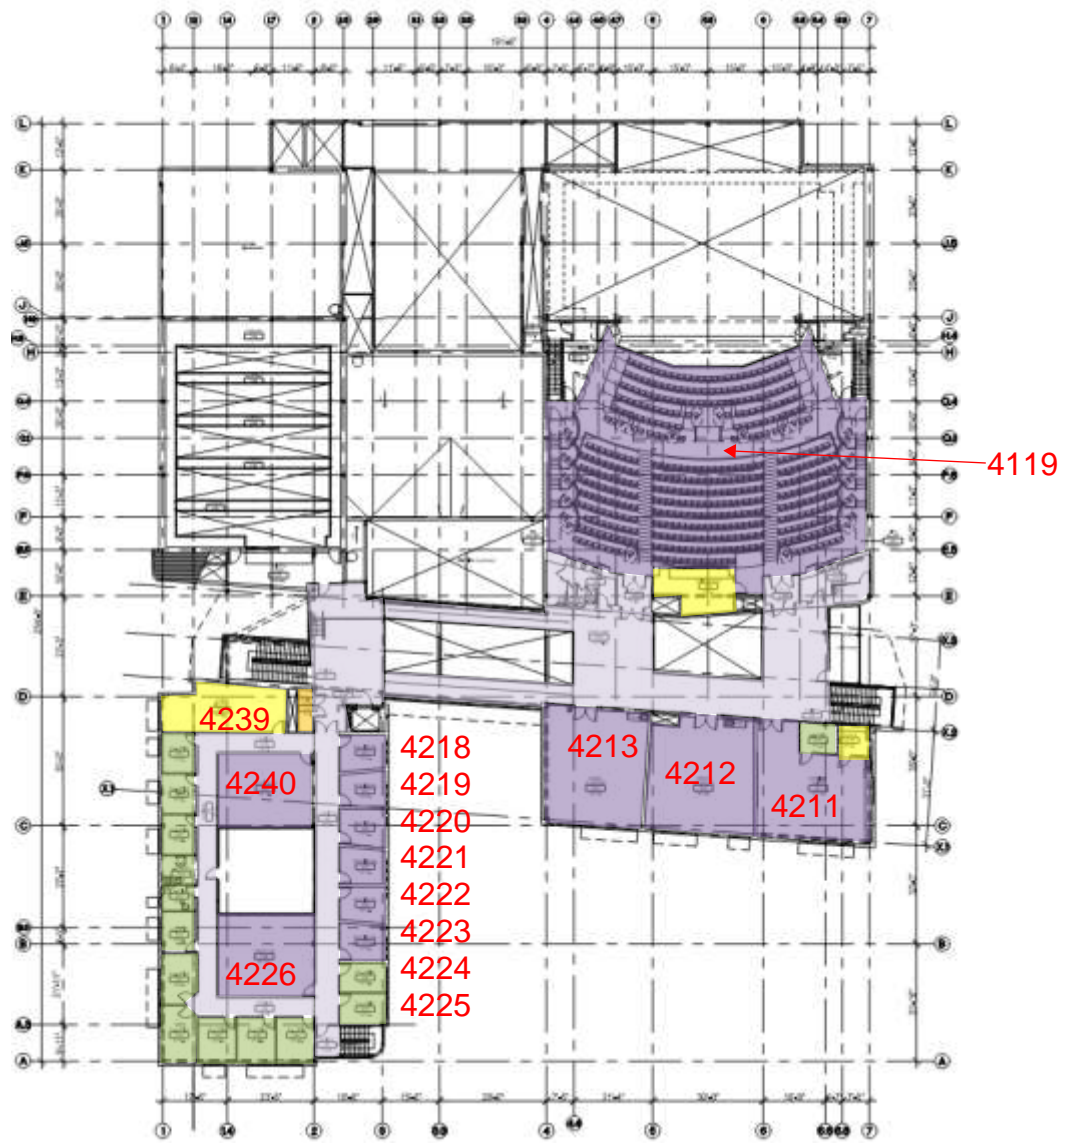

Safe Work Practice Zones

Las Positas College – Building 4000 First
 3000 Campus Hill Dr., Livermore, CA
 FACS #PJ48098
 5/3/2021

LEGEND

Green = staff personal spaces	Light Purple = common areas
Yellow = staff common areas	Dark Purple = public specialized areas
Orange = staff specialized areas	

Safe Work Practice Zones

Las Positas College—Building 4000 Second
 3000 Campus Hill Dr., Livermore, CA
 FACS #PJ48098
 5/3/2021

LEGEND

Green = staff personal spaces	Light Purple = common areas
Yellow = staff common areas	Dark Purple = public specialized areas
Orange = staff specialized areas	